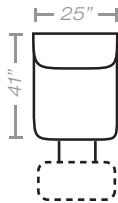

PIECES

Seat Height: 21 Seat Depth: 21 Arm Height: 26

51 - Dual Reclining Sofa

48 - Dual Glide Recl. Cons. Love
85 - Dual Recl. Cons. Loveseat

52 - Dual Reclining Loveseat

53 - Reclining Chair
83 - Swivel Rocker Recliner
84 - Rocker Recliner
87 - Swivel Glider Recliner
88 - Glider Recliner

70 - Wedge

71 - Armless Recl. Chair

73 - 1 Arm Recliner *

79 - Armless Chair

80 - Console

Available in Power Recline
* Available in both Left and Right configurations

CONFIGURATIONS