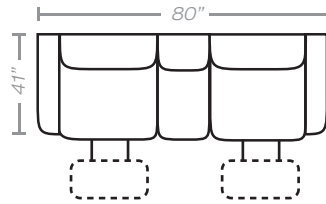

PIECES

Seat Height: 21 Seat Depth: 21 Arm Height: 26

51 - Dual Reclining Sofa

48 - Dual Glide Recl. Cons. Love
85 - Dual Recl. Cons. Loveseat

52 - Dual Reclining Loveseat

53 - Reclining Chair
83 - Swivel Rocker Recliner
84 - Rocker Recliner
87 - Swivel Glider Recliner
88 - Glider Recliner

70 - Wedge

71 - Armless Recl. Chair

73 - 1 Arm Recliner *

79 - Armless Chair

80 - Console

Available in Power Recline
* Available in both Left and Right configurations

CONFIGURATIONS