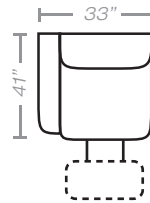

PIECES

Seat Height: 21 Seat Depth: 21 Arm Height: 26

51 - Dual Reclining Sofa

48 - Dual Glide Recl. Cons. Love
85 - Dual Recl. Cons. Loveseat

52 - Dual Reclining Loveseat

53 - Reclining Chair
83 - Swivel Rocker Recliner
84 - Rocker Recliner
87 - Swivel Glider Recliner
88 - Glider Recliner

70 - Wedge

71 - Armless Recl. Chair

73 - 1 Arm Recliner *

79 - Armless Chair

80 - Console

Available in Power Recline
* Available in both Left and Right configurations

CONFIGURATIONS