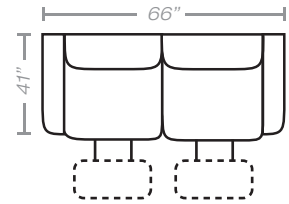

PIECES

Seat Height: 21 Seat Depth: 21 Arm Height: 26

51 - Dual Reclining Sofa

48 - Dual Glide Recl. Cons. Love
85 - Dual Recl. Cons. Loveseat

52 - Dual Reclining Loveseat

53 - Reclining Chair
83 - Swivel Rocker Recliner
84 - Rocker Recliner
87 - Swivel Glider Recliner
88 - Glider Recliner

70 - Wedge

71 - Armless Recl. Chair

73 - 1 Arm Recliner *

79 - Armless Chair

80 - Console

Available in Power Recline
* Available in both Left and Right configurations

CONFIGURATIONS