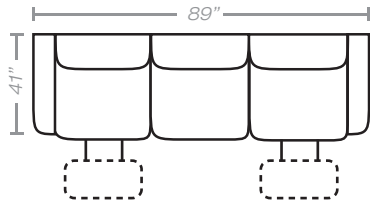

PIECES

Seat Height: 21 Seat Depth: 21 Arm Height: 26

51 - Dual Reclining Sofa

48 - Dual Glide Recl. Cons. Love
85 - Dual Recl. Cons. Loveseat

52 - Dual Reclining Loveseat

53 - Reclining Chair
83 - Swivel Rocker Recliner
84 - Rocker Recliner
87 - Swivel Glider Recliner
88 - Glider Recliner

70 - Wedge

71 - Armless Recl. Chair

73 - 1 Arm Recliner *

79 - Armless Chair

80 - Console

Available in Power Recline
* Available in both Left and Right configurations

CONFIGURATIONS