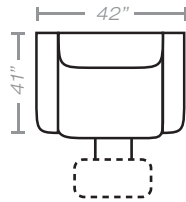

PIECES

Seat Height: 21 Seat Depth: 21 Arm Height: 26

51 - Dual Reclining Sofa

48 - Dual Glide Recl. Cons. Love
85 - Dual Recl. Cons. Loveseat

52 - Dual Reclining Loveseat

53 - Reclining Chair
83 - Swivel Rocker Recliner
84 - Rocker Recliner
87 - Swivel Glider Recliner
88 - Glider Recliner

70 - Wedge

71 - Armless Recl. Chair

73 - 1 Arm Recliner *

79 - Armless Chair

80 - Console

Available in Power Recline
* Available in both Left and Right configurations

CONFIGURATIONS