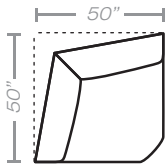

PIECES

Seat Height: 21   Seat Depth: 21   Arm Height: 26

70 - Wedge

Available in Power Recline
* Available in both Left and Right configurations

CONFIGURATIONS