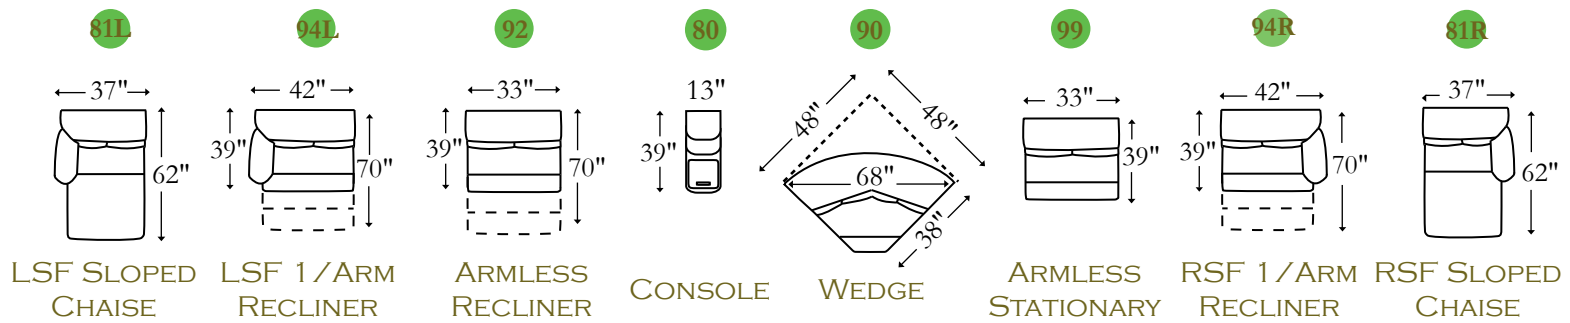

Pacific Motion

Rainier Sectional # 813

Customize it any way you want:

1. Pick your color
2. Pick your pieces
3. Configure your sectional

Just a few of the possibilities