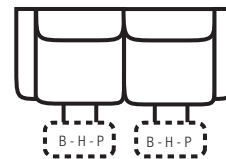

PIECES

Sofa Height: 43" Seat Height: 20" Seat Depth: 21" Arm Height: 27"

SOFAS

CHAIRS

SECTIONALS

51 - Reclining Sofa

L: 89" x D: 41"

48 - Dual Glide Recl. Cons. Love

L: 80" x D: 41"

No Cloud Zero

85 - Dual Recl. Cons. Loveseat

L: 80" x D: 41"

2 Power Outlets plus
2 USB outlets available in
console.

52 - Dual Reclining Loveseat

L: 66" x D: 41"

53 - Reclining Chair

L: 42" x D: 41"

84 - Rocker Recliner

L: 42" x D: 41"

No Cloud Zero

87 - Swivel Glider Recliner

L: 42" x D: 41"

No Cloud Zero

83 - Swivel Rocker Recliner