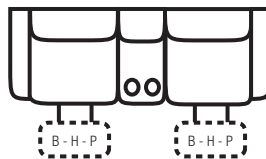

PIECES

Sofa Height: 43" Seat Height: 20" Seat Depth: 21" Arm Height: 27"

SOFAS

CHAIRS

SECTIONALS

51 - Reclining Sofa

L: 89" x D: 41"

48 - Dual Glide Recl. Cons. Love

L: 80" x D: 41"

No Cloud Zero

85 - Dual Recl. Cons. Loveseat

L: 80" x D: 41"

2 Power Outlets plus
2 USB outlets available in
console.

52 - Dual Reclining Loveseat

L: 66" x D: 41"

53 - Reclining Chair