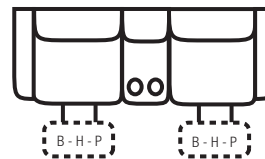

PIECES

Sofa Height: 43" Seat Height: 20" Seat Depth: 21" Arm Height: 27"

SOFAS

CHAIRS

SECTIONALS

51 - Reclining Sofa

L: 89" x D: 41"

48 - Dual Glide Recl. Cons. Love

L: 80" x D: 41"

No Cloud Zero

85 - Dual Recl. Cons. Loveseat

L: 80" x D: 41"

2 Power Outlets plus
2 USB outlets available in
console.

52 - Dual Reclining Loveseat

L: 66" x D: 41"

53 - Reclining Chair