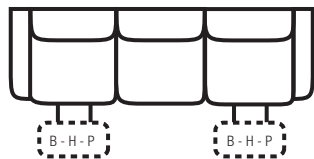

PIECES

Sofa Height: 43" Seat Height: 20" Seat Depth: 21" Arm Height: 27"

SOFAS

CHAIRS

SECTIONALS

51 - Reclining Sofa

L: 89" x D: 41"

48 - Dual Glide Recl. Cons. Love

L: 80" x D: 41"

No Cloud Zero

85 - Dual Recl. Cons. Loveseat

L: 80" x D: 41"

2 Power Outlets plus
2 USB outlets available in
console.

52 - Dual Reclining Loveseat

L: 66" x D: 41"

53 - Reclining Chair