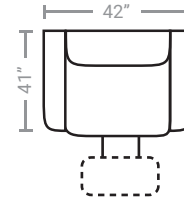

PIECES

Sofa Height: 42 Seat Height: 21 Seat Depth: 21 Arm Height: 26

83 - Swivel Rocker Recliner
87 - Swivel Glider Recliner
88 - Glider Recliner

⊕ Available in Power Recline with USB Charging Port (P)

⚡ Available with Power Head Rest (H)

▲▲ Available with Power Lumbar (B)

* Available in both Left and Right configurations

2 Electrical Power Outlets plus
2 USB outlets available in console.

CONFIGURATIONS

Dimensions are approximate.