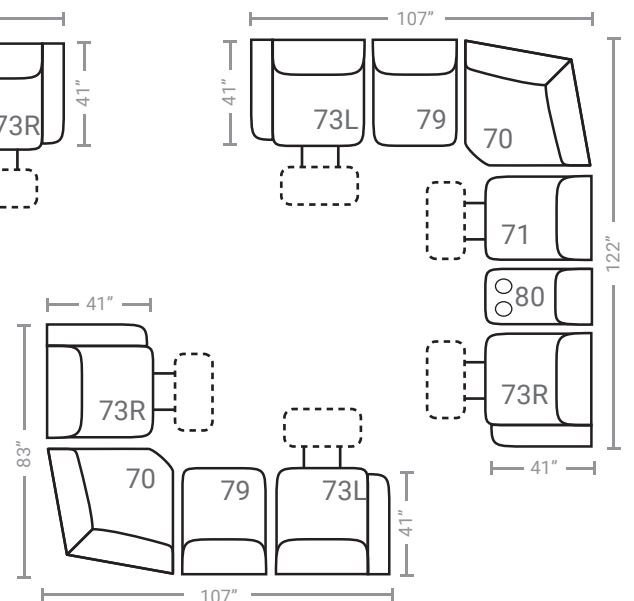

PIECES

Sofa Height: 42 Seat Height: 21 Seat Depth: 21 Arm Height: 26

83 - Swivel Rocker Recliner
87 - Swivel Glider Recliner
88 - Glider Recliner

⊕ Available in Power Recline with USB Charging Port (P)

⚡ Available with Power Head Rest (H)

▲▲ Available with Power Lumbar (B)

* Available in both Left and Right configurations

2 Electrical Power Outlets plus
2 USB outlets available in console.

CONFIGURATIONS

Dimensions are approximate.