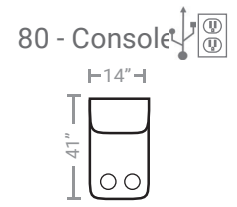

PIECES

Sofa Height: 42 Seat Height: 21 Seat Depth: 21 Arm Height: 26

83 - Swivel Rocker Recliner
87 - Swivel Glider Recliner
88 - Glider Recliner

⊕ Available in Power Recline with USB Charging Port (P)

⚡ Available with Power Head Rest (H)

▲▲ Available with Power Lumbar (B)

* Available in both Left and Right configurations

2 Electrical Power Outlets plus
2 USB outlets available in console.

CONFIGURATIONS

Dimensions are approximate.