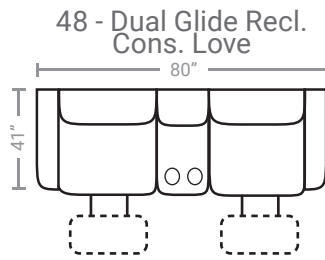

PIECES

Sofa Height: 42 Seat Height: 21 Seat Depth: 21 Arm Height: 26

83 - Swivel Rocker Recliner
87 - Swivel Glider Recliner
88 - Glider Recliner

⊕ Available in Power Recline with USB Charging Port (P)

⚡ Available with Power Head Rest (H)

▲▲ Available with Power Lumbar (B)

* Available in both Left and Right configurations

2 Electrical Power Outlets plus
2 USB outlets available in console.

CONFIGURATIONS

Dimensions are approximate.