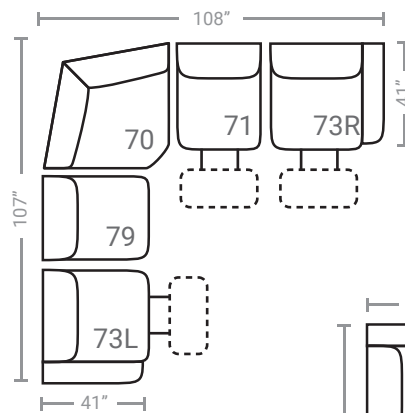

PIECES

Sofa Height: 42 Seat Height: 21 Seat Depth: 21 Arm Height: 26

83 - Swivel Rocker Recliner
87 - Swivel Glider Recliner
88 - Glider Recliner

⊕ Available in Power Recline with USB Charging Port (P)

⚡ Available with Power Head Rest (H)

▲▲ Available with Power Lumbar (B)

* Available in both Left and Right configurations

2 Electrical Power Outlets plus
2 USB outlets available in console.

CONFIGURATIONS

Dimensions are approximate.