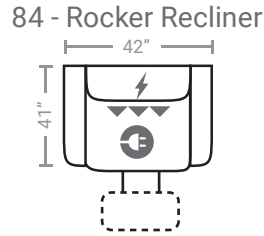

PIECES

Sofa Height: 42 Seat Height: 21 Seat Depth: 21 Arm Height: 26

83 - Swivel Rocker Recliner
87 - Swivel Glider Recliner
88 - Glider Recliner

⊕ Available in Power Recline with USB Charging Port (P)

⚡ Available with Power Head Rest (H)

▲▲ Available with Power Lumbar (B)

* Available in both Left and Right configurations

2 Electrical Power Outlets plus
2 USB outlets available in console.

CONFIGURATIONS

Dimensions are approximate.