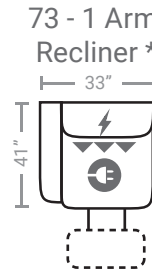

PIECES

Sofa Height: 42 Seat Height: 21 Seat Depth: 21 Arm Height: 26

83 - Swivel Rocker Recliner
87 - Swivel Glider Recliner
88 - Glider Recliner

⊕ Available in Power Recline with USB Charging Port (P)

⚡ Available with Power Head Rest (H)

▲▲ Available with Power Lumbar (B)

* Available in both Left and Right configurations

2 Electrical Power Outlets plus
2 USB outlets available in console.

CONFIGURATIONS

Dimensions are approximate.