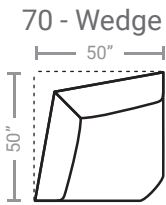

PIECES

Sofa Height: 42 Seat Height: 21 Seat Depth: 21 Arm Height: 26

83 - Swivel Rocker Recliner
87 - Swivel Glider Recliner
88 - Glider Recliner

⊕ Available in Power Recline with USB Charging Port (P)

⚡ Available with Power Head Rest (H)

▲▲ Available with Power Lumbar (B)

* Available in both Left and Right configurations

2 Electrical Power Outlets plus
2 USB outlets available in console.

CONFIGURATIONS

Dimensions are approximate.