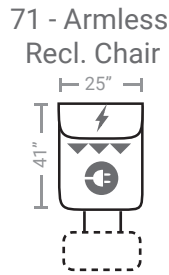

PIECES

Sofa Height: 42 Seat Height: 21 Seat Depth: 21 Arm Height: 26

83 - Swivel Rocker Recliner
87 - Swivel Glider Recliner
88 - Glider Recliner

⊕ Available in Power Recline with USB Charging Port (P)

⚡ Available with Power Head Rest (H)

▲▲ Available with Power Lumbar (B)

* Available in both Left and Right configurations

2 Electrical Power Outlets plus
2 USB outlets available in console.

CONFIGURATIONS

Dimensions are approximate.