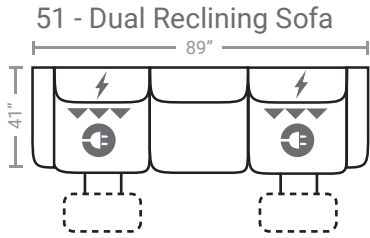

PIECES

Sofa Height: 42 Seat Height: 21 Seat Depth: 21 Arm Height: 26

83 - Swivel Rocker Recliner
87 - Swivel Glider Recliner
88 - Glider Recliner

⊕ Available in Power Recline with USB Charging Port (P)

⚡ Available with Power Head Rest (H)

▲▲ Available with Power Lumbar (B)

* Available in both Left and Right configurations

2 Electrical Power Outlets plus
2 USB outlets available in console.

CONFIGURATIONS

Dimensions are approximate.