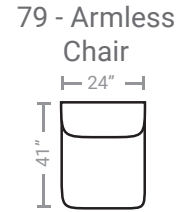

PIECES

Sofa Height: 42 Seat Height: 21 Seat Depth: 21 Arm Height: 26

83 - Swivel Rocker Recliner
87 - Swivel Glider Recliner
88 - Glider Recliner

⊕ Available in Power Recline with USB Charging Port (P)

⚡ Available with Power Head Rest (H)

▲▲ Available with Power Lumbar (B)

* Available in both Left and Right configurations

2 Electrical Power Outlets plus
2 USB outlets available in console.

CONFIGURATIONS

Dimensions are approximate.