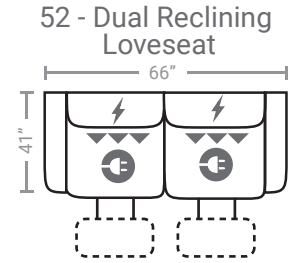

PIECES

Sofa Height: 42 Seat Height: 21 Seat Depth: 21 Arm Height: 26

83 - Swivel Rocker Recliner
87 - Swivel Glider Recliner
88 - Glider Recliner

⊕ Available in Power Recline with USB Charging Port (P)

⚡ Available with Power Head Rest (H)

▲▲ Available with Power Lumbar (B)

* Available in both Left and Right configurations

2 Electrical Power Outlets plus
2 USB outlets available in console.

CONFIGURATIONS

Dimensions are approximate.