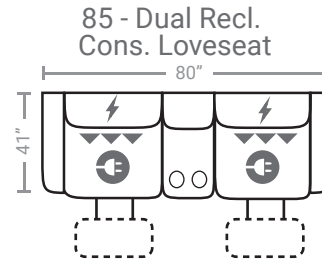

PIECES

Sofa Height: 42 Seat Height: 21 Seat Depth: 21 Arm Height: 26

83 - Swivel Rocker Recliner
87 - Swivel Glider Recliner
88 - Glider Recliner

⊕ Available in Power Recline with USB Charging Port (P)

⚡ Available with Power Head Rest (H)

▲▲ Available with Power Lumbar (B)

* Available in both Left and Right configurations

2 Electrical Power Outlets plus
2 USB outlets available in console.

CONFIGURATIONS

Dimensions are approximate.