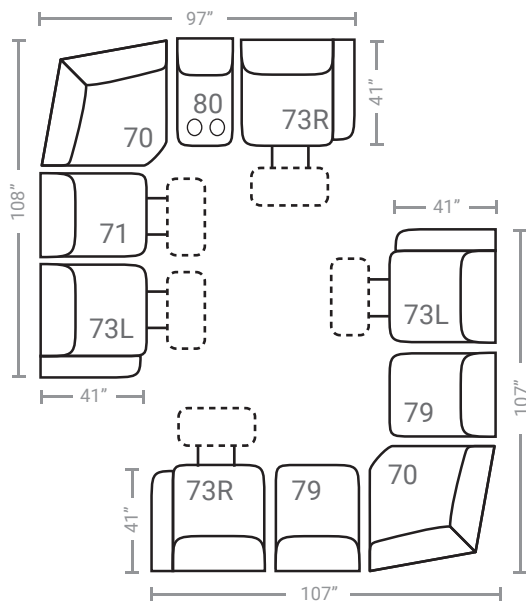

PIECES

Sofa Height: 42 Seat Height: 21 Seat Depth: 21 Arm Height: 26

83 - Swivel Rocker Recliner
87 - Swivel Glider Recliner
88 - Glider Recliner

⊕ Available in Power Recline with USB Charging Port (P)

⚡ Available with Power Head Rest (H)

▲▲ Available with Power Lumbar (B)

* Available in both Left and Right configurations

2 Electrical Power Outlets plus
2 USB outlets available in console.

CONFIGURATIONS

Dimensions are approximate.