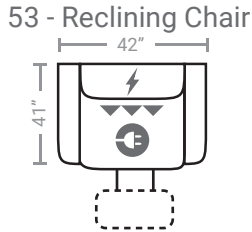

PIECES

Sofa Height: 42 Seat Height: 21 Seat Depth: 21 Arm Height: 26

83 - Swivel Rocker Recliner
87 - Swivel Glider Recliner
88 - Glider Recliner

⊕ Available in Power Recline with USB Charging Port (P)

⚡ Available with Power Head Rest (H)

▲▲ Available with Power Lumbar (B)

* Available in both Left and Right configurations

2 Electrical Power Outlets plus
2 USB outlets available in console.

CONFIGURATIONS

Dimensions are approximate.