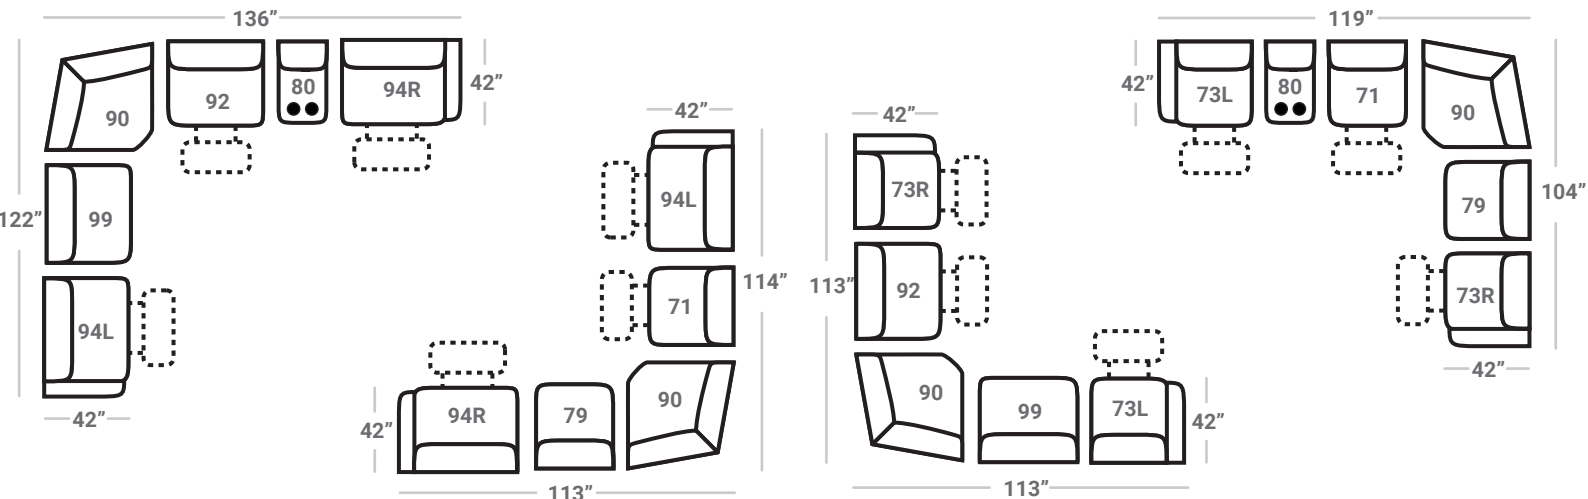

PIECES

Sofa Height: 43" Seat Height: 20" Seat Depth: 21" Arm Height: 27"

SOFAS

91 - Dual Reclining Sofa
L: 82" x D: 42"

51 - Reclining Sofa
L: 88" x D: 42"

52 - Dual Reclining Loveseat
L: 64" x D: 42"

48 - Dual Glide Reclining Console Loveseat
L: 78" x D: 42"

79 - Armless Stationary Chair
L: 24" x D: 42"

Power Options are not available on this item

90 - Wedge
L: 48" x D: 48"

Power Options are not available on this item

80 - Stationary Console
L: 14" x D: 42"

2 Power Outlets plus 2 USB outlets available in console.

* Available in both Left and Right configurations

All motion Items unless noted are available in Manual as well as 3 different power options that include USB charging:

P- Featuring Power Recline

H- Featuring Power Adjustable Headrest & Power Recline

B- Featuring Power Adjustable Lumbar Support, Power Headrest & Power Recline

CONFIGURATIONS

Dimensions are approximate and subject to change.