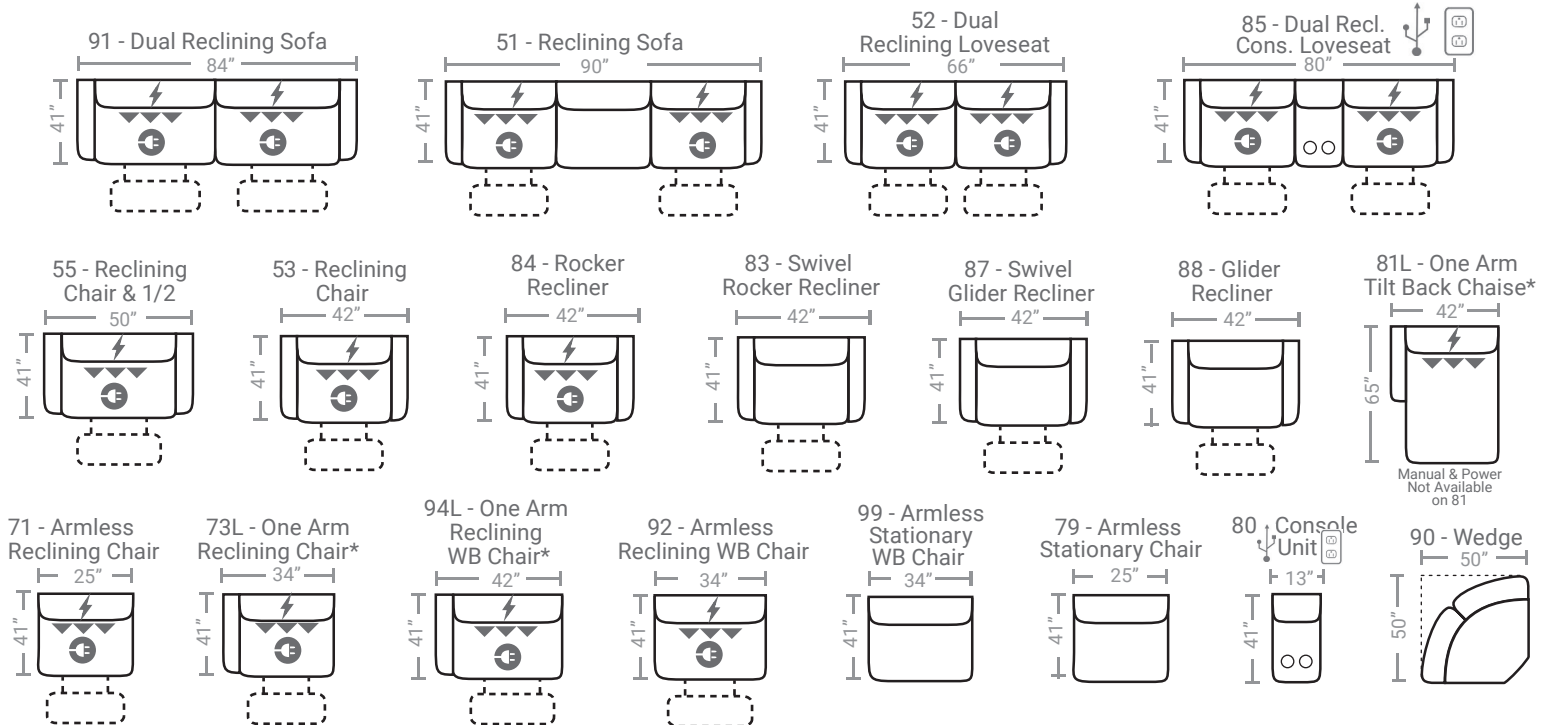

PIECES

Sofa Height: 43" Seat Height: 20" Seat Depth: 21" Arm Height: 27"

*Available in both Left and Right configurations

⚡ Available With Power Headrest and USB Charging
 ⚡ Available in Power Recline with USB Charging Port
 ▲ Available with Power Lumbar

🔌 2 Electrical Power Outlets plus
 📶 2 USB outlets available in console.

CONFIGURATIONS

Dimensions are approximate.