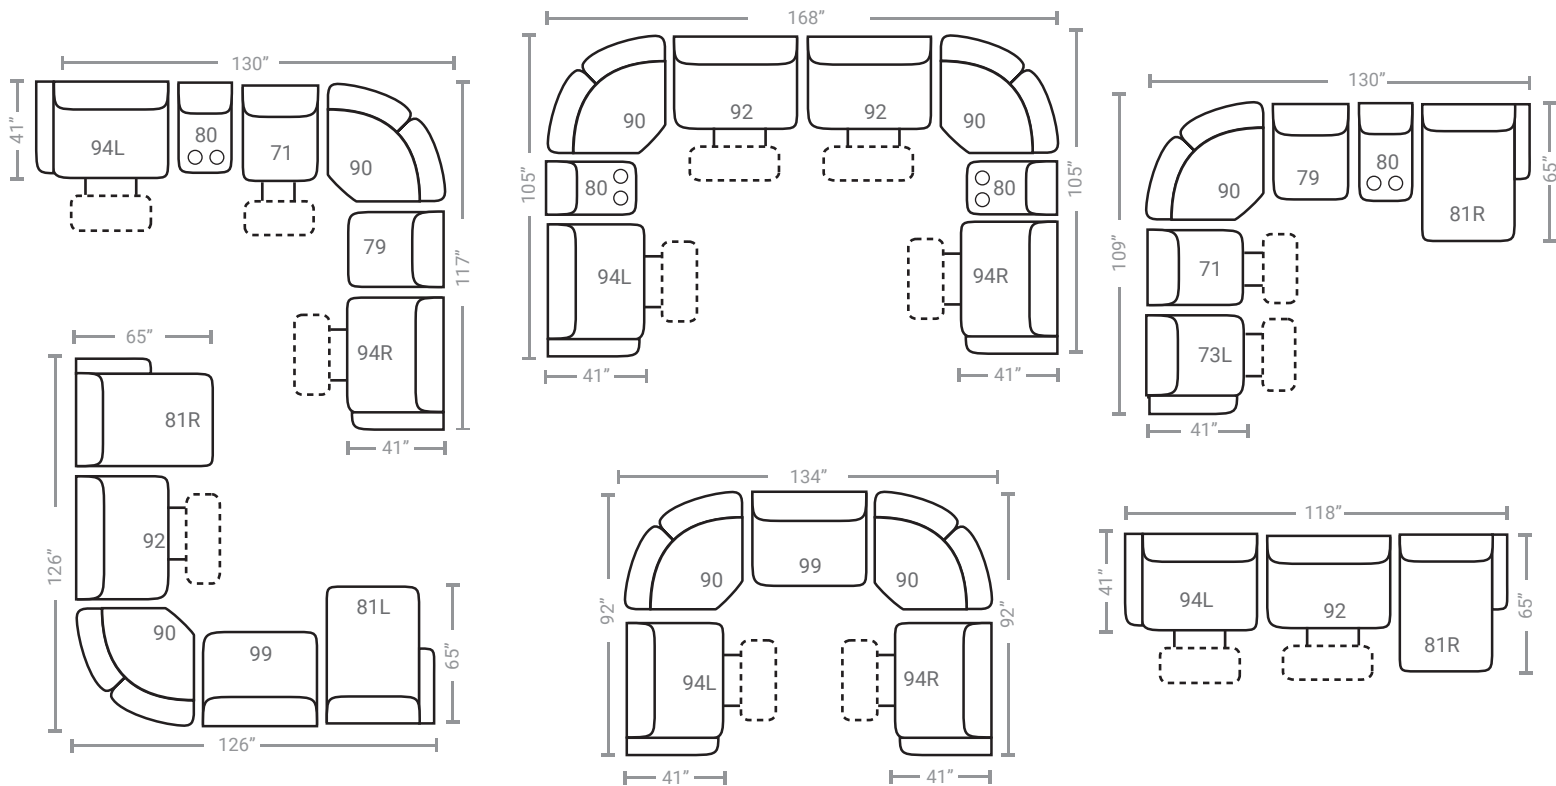

PIECES

Sofa Height: 43" Seat Height: 20" Seat Depth: 21" Arm Height: 27"

*Available in both Left and Right configurations

⚡ Available With Power Headrest and USB Charging
 ⚡ Available in Power Recline with USB Charging Port
 ▲ Available with Power Lumbar

🔌 2 Electrical Power Outlets plus
 📶 2 USB outlets available in console.

CONFIGURATIONS

Dimensions are approximate.