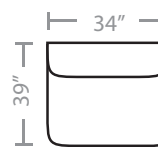

842

think LOCAL

PIECES

Seat Height: 19 Seat Depth: 19 Arm Height: 26

91 - Dual Reclining Sofa

55 - Reclining Chair & 1/2

39 - 1 Arm Queen Sleeper*

80 - Console Unit

90 - Wedge

92 - Wide Body Armless Recliner

94L - Wide Body 1 Arm Recliner*

99 - Wide Body Armless Stationary Chair

* Available in both Left and Right configurations

Available in Power Recline

CONFIGURATIONS