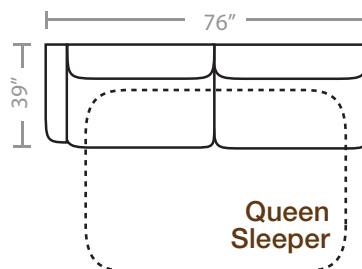

842

think LOCAL

PIECES

Seat Height: 19 Seat Depth: 19 Arm Height: 26

91 - Dual Reclining Sofa

55 - Reclining Chair & 1/2

39 - 1 Arm Queen Sleeper*

80 - Console Unit

90 - Wedge

92 - Wide Body Armless Recliner

94L - Wide Body 1 Arm Recliner*

99 - Wide Body Armless Stationary Chair

* Available in both Left and Right configurations

Available in Power Recline

CONFIGURATIONS