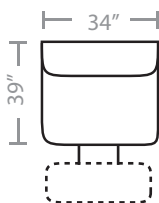

842

think LOCAL

PIECES

Seat Height: 19 Seat Depth: 19 Arm Height: 26

91 - Dual Reclining Sofa

55 - Reclining Chair & 1/2

39 - 1 Arm Queen Sleeper*

80 - Console Unit

90 - Wedge

92 - Wide Body Armless Recliner

94L - Wide Body 1 Arm Recliner*

99 - Wide Body Armless Stationary Chair

* Available in both Left and Right configurations

Available in Power Recline

CONFIGURATIONS