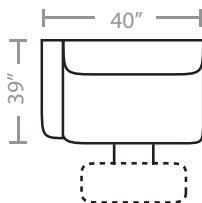

842

think LOCAL

PIECES

Seat Height: 19 Seat Depth: 19 Arm Height: 26

91 - Dual Reclining Sofa

55 - Reclining Chair & 1/2

39 - 1 Arm Queen Sleeper*

80 - Console Unit

90 - Wedge

92 - Wide Body Armless Recliner

94L - Wide Body 1 Arm Recliner*

99 - Wide Body Armless Stationary Chair

* Available in both Left and Right configurations

Available in Power Recline

CONFIGURATIONS