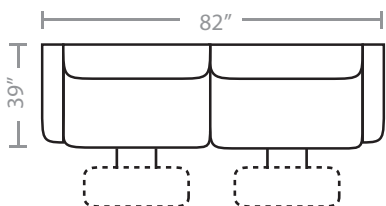

842

think LOCAL

PIECES

Seat Height: 19 Seat Depth: 19 Arm Height: 26

91 - Dual Reclining Sofa

55 - Reclining Chair & 1/2

39 - 1 Arm Queen Sleeper*

80 - Console Unit

90 - Wedge

92 - Wide Body Armless Recliner

94L - Wide Body 1 Arm Recliner*

99 - Wide Body Armless Stationary Chair

* Available in both Left and Right configurations

Available in Power Recline

CONFIGURATIONS