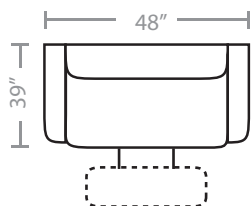

842

think LOCAL

PIECES

Seat Height: 19 Seat Depth: 19 Arm Height: 26

91 - Dual Reclining Sofa

55 - Reclining Chair & 1/2

39 - 1 Arm Queen Sleeper*

80 - Console Unit

90 - Wedge

92 - Wide Body Armless Recliner

94L - Wide Body 1 Arm Recliner*

99 - Wide Body Armless Stationary Chair

* Available in both Left and Right configurations

Available in Power Recline

CONFIGURATIONS