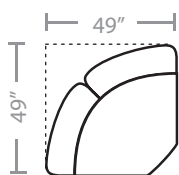

842

think LOCAL

PIECES

Seat Height: 19 Seat Depth: 19 Arm Height: 26

91 - Dual Reclining Sofa

55 - Reclining Chair & 1/2

39 - 1 Arm Queen Sleeper*

80 - Console Unit

90 - Wedge

92 - Wide Body Armless Recliner

94L - Wide Body 1 Arm Recliner*

99 - Wide Body Armless Stationary Chair

* Available in both Left and Right configurations

Available in Power Recline

CONFIGURATIONS