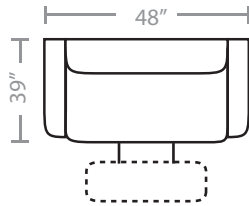

842 think LOCAL

PIECES

Seat Height: 19 Seat Depth: 19 Arm Height: 26

91 - Dual Reclining Sofa

55 - Reclining Chair & 1/2

39 - 1 Arm Queen Sleeper*

80 - Console Unit

90 - Wedge

92 - Wide Body Armless Recliner

94L - Wide Body 1 Arm Recliner*

99 - Wide Body Armless Stationary Chair

* Available in both Left and Right configurations

⊖ Available in Power Recline

CONFIGURATIONS