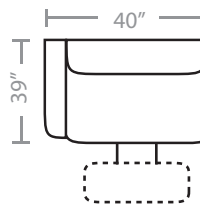

842 think LOCAL

PIECES

Seat Height: 19 Seat Depth: 19 Arm Height: 26

91 - Dual Reclining Sofa

55 - Reclining Chair & 1/2

39 - 1 Arm Queen Sleeper*

80 - Console Unit

90 - Wedge

92 - Wide Body Armless Recliner

94L - Wide Body 1 Arm Recliner*

99 - Wide Body Armless Stationary Chair

* Available in both Left and Right configurations

⊖ Available in Power Recline

CONFIGURATIONS