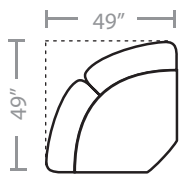

842 think LOCAL

PIECES

Seat Height: 19 Seat Depth: 19 Arm Height: 26

91 - Dual Reclining Sofa

55 - Reclining Chair & 1/2

39 - 1 Arm Queen Sleeper*

80 - Console Unit

90 - Wedge

92 - Wide Body Armless Recliner

94L - Wide Body 1 Arm Recliner*

99 - Wide Body Armless Stationary Chair

* Available in both Left and Right configurations

⊖ Available in Power Recline

CONFIGURATIONS