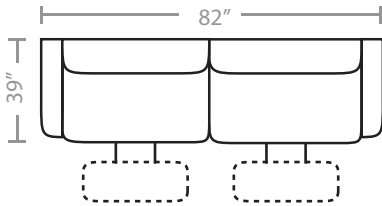

842 think LOCAL

PIECES

Seat Height: 19 Seat Depth: 19 Arm Height: 26

91 - Dual Reclining Sofa

55 - Reclining Chair & 1/2

39 - 1 Arm Queen Sleeper*

80 - Console Unit

90 - Wedge

92 - Wide Body Armless Recliner

94L - Wide Body 1 Arm Recliner*

99 - Wide Body Armless Stationary Chair

* Available in both Left and Right configurations

⊖ Available in Power Recline

CONFIGURATIONS