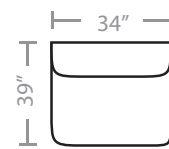

842 think LOCAL

PIECES

Seat Height: 19 Seat Depth: 19 Arm Height: 26

91 - Dual Reclining Sofa

55 - Reclining Chair & 1/2

39 - 1 Arm Queen Sleeper*

80 - Console Unit

90 - Wedge

92 - Wide Body Armless Recliner

94L - Wide Body 1 Arm Recliner*

99 - Wide Body Armless Stationary Chair

* Available in both Left and Right configurations

⊖ Available in Power Recline

CONFIGURATIONS