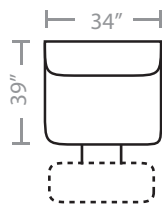

842 think LOCAL

PIECES

Seat Height: 19 Seat Depth: 19 Arm Height: 26

91 - Dual Reclining Sofa

55 - Reclining Chair & 1/2

39 - 1 Arm Queen Sleeper*

80 - Console Unit

90 - Wedge

92 - Wide Body Armless Recliner

94L - Wide Body 1 Arm Recliner*

99 - Wide Body Armless Stationary Chair

* Available in both Left and Right configurations

⊖ Available in Power Recline

CONFIGURATIONS