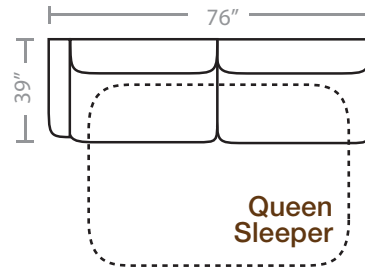

842 think LOCAL

PIECES

Seat Height: 19 Seat Depth: 19 Arm Height: 26

91 - Dual Reclining Sofa

55 - Reclining Chair & 1/2

39 - 1 Arm Queen Sleeper*

80 - Console Unit

90 - Wedge

92 - Wide Body Armless Recliner

94L - Wide Body 1 Arm Recliner*

99 - Wide Body Armless Stationary Chair

* Available in both Left and Right configurations

⊖ Available in Power Recline

CONFIGURATIONS