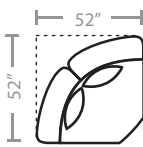

PIECES

Seat Height: 19 Seat Depth: 20 Arm Height: 25

91 - Dual Reclining Sofa

86 - Dual Reclining Console Sofa

52 - Dual Reclining Loveseat

48 - Dual Glide Recl. Cons. Loveseat
85 - Dual Recl. Cons. Loveseat

53 - Reclining Chair

55 - Reclining Chair & 1/2

83 - Swivel Rocker Recliner
84 - Rocker Recliner

87 - Swivel Glider Recliner
88 - Glider Recliner

60 - Wedge

71 - Armless Reclining Chair

73L - 1 Arm Reclining Chair*