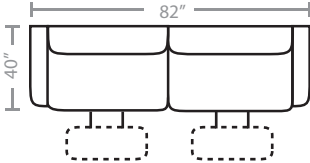

PIECES

Seat Height: 19 Seat Depth: 20 Arm Height: 25

91 - Dual Reclining Sofa

86 - Dual Reclining Console Sofa

52 - Dual Reclining Loveseat

48 - Dual Glide Recl. Cons. Loveseat
85 - Dual Recl. Cons. Loveseat