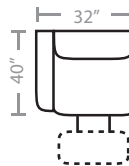

PIECES

Seat Height: 19 Seat Depth: 20 Arm Height: 25

91 - Dual Reclining Sofa

86 - Dual Reclining Console Sofa

52 - Dual Reclining Loveseat

48 - Dual Glide Recl. Cons. Loveseat
85 - Dual Recl. Cons. Loveseat

53 - Reclining Chair

55 - Reclining Chair & 1/2

83 - Swivel Rocker Recliner
84 - Rocker Recliner

87 - Swivel Glider Recliner
88 - Glider Recliner

60 - Wedge

71 - Armless Reclining Chair

73L - 1 Arm Reclining Chair*