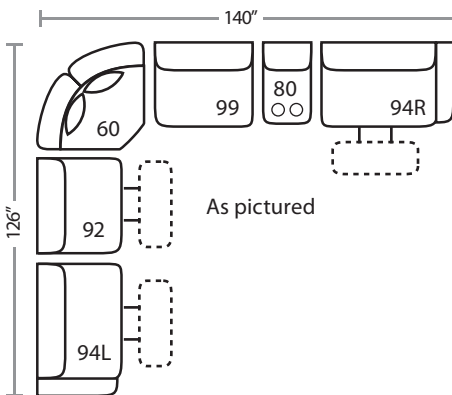

CONFIGURATIONS

As pictured