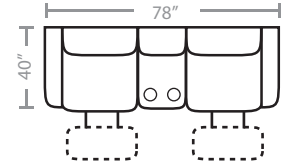

PIECES

Seat Height: 19 Seat Depth: 20 Arm Height: 25

91 - Dual Reclining Sofa

86 - Dual Reclining Console Sofa

52 - Dual Reclining Loveseat

48 - Dual Glide Recl. Cons. Loveseat
85 - Dual Recl. Cons. Loveseat

53 - Reclining Chair

55 - Reclining Chair & 1/2

83 - Swivel Rocker Recliner
84 - Rocker Recliner

87 - Swivel Glider Recliner
88 - Glider Recliner

60 - Wedge

71 - Armless Reclining Chair

73L - 1 Arm Reclining Chair*