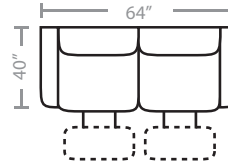

PIECES

Seat Height: 19 Seat Depth: 20 Arm Height: 25

91 - Dual Reclining Sofa

86 - Dual Reclining Console Sofa

52 - Dual Reclining Loveseat

48 - Dual Glide Recl. Cons. Loveseat
85 - Dual Recl. Cons. Loveseat