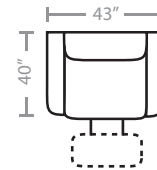

PIECES

Seat Height: 19 Seat Depth: 20 Arm Height: 25

91 - Dual Reclining Sofa

86 - Dual Reclining Console Sofa

52 - Dual Reclining Loveseat

48 - Dual Glide Recl. Cons. Loveseat
85 - Dual Recl. Cons. Loveseat

53 - Reclining Chair

55 - Reclining Chair & 1/2

83 - Swivel Rocker Recliner
84 - Rocker Recliner

87 - Swivel Glider Recliner
88 - Glider Recliner

60 - Wedge

71 - Armless Reclining Chair

73L - 1 Arm Reclining Chair*