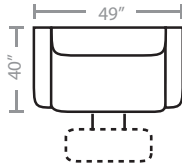

55 - Reclining Chair & 1/2