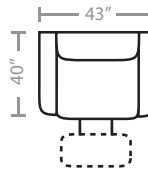

83 - Swivel Rocker Recliner
84 - Rocker Recliner