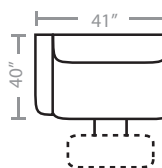

PIECES

Seat Height: 19 Seat Depth: 20 Arm Height: 25

91 - Dual Reclining Sofa

86 - Dual Reclining Console Sofa

52 - Dual Reclining Loveseat

48 - Dual Glide Recl. Cons. Loveseat
85 - Dual Recl. Cons. Loveseat

79 - Armless Stationary Chair

80 - Console Unit

92 - Wide Body Armless Recliner

94L - Wide Body 1 Arm Recliner*

99 - Wide Body Armless Stationary Chair

* Available in both Left and Right configurations

Available in Power Recline