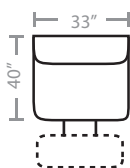

92 - Wide Body Armless Recliner