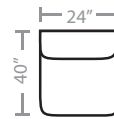

79 - Armless Stationary Chair