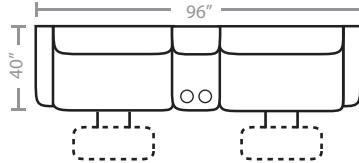

PIECES

Seat Height: 19 Seat Depth: 20 Arm Height: 25

91 - Dual Reclining Sofa

86 - Dual Reclining Console Sofa

52 - Dual Reclining Loveseat

48 - Dual Glide Recl. Cons. Loveseat
85 - Dual Recl. Cons. Loveseat