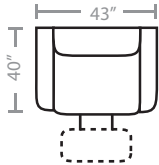

53 - Reclining Chair