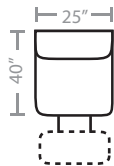

PIECES

Seat Height: 19 Seat Depth: 20 Arm Height: 25

91 - Dual Reclining Sofa

86 - Dual Reclining Console Sofa

52 - Dual Reclining Loveseat

48 - Dual Glide Recl. Cons. Loveseat
85 - Dual Recl. Cons. Loveseat

53 - Reclining Chair

55 - Reclining Chair & 1/2

83 - Swivel Rocker Recliner
84 - Rocker Recliner

87 - Swivel Glider Recliner
88 - Glider Recliner

60 - Wedge

71 - Armless Reclining Chair

73L - 1 Arm Reclining Chair*