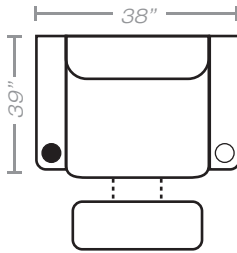

830

think LOCAL

PIECES

Seat Height: 19    Seat Depth: 21    Arm Height: 25.5

68LP - LF Wedge TS

53P - Recliner

68RP - RF Wedge TS

69LP - LF Straight RF Wedge TS

73LP - LF Straight TS

73RP - RF Straight TS

69RP - RF Straight LF Wedge TS

LF : Left Facing    RF : Right Facing    P : Power    TS : Theater Seat  
 ● When there are two arms, the Power Control Cup Holder is on LF Arm

CONFIGURATIONS

51" D when foot rest is out / 69" D when fully reclined

\*as pictured