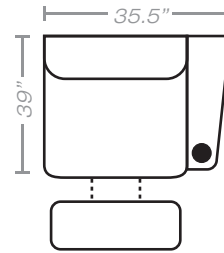

830

think LOCAL

PIECES

Seat Height: 19    Seat Depth: 21    Arm Height: 25.5

68LP - LF Wedge TS

53P - Recliner

68RP - RF Wedge TS

69LP - LF Straight RF Wedge TS

73LP - LF Straight TS

73RP - RF Straight TS

69RP - RF Straight LF Wedge TS

LF : Left Facing    RF : Right Facing    P : Power    TS : Theater Seat  
 ● When there are two arms, the Power Control Cup Holder is on LF Arm

CONFIGURATIONS

51" D when foot rest is out / 69" D when fully reclined

\*as pictured