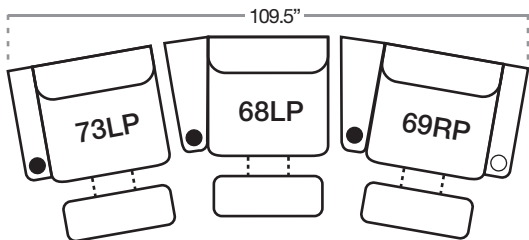

830

think LOCAL

PIECES

Seat Height: 19    Seat Depth: 21    Arm Height: 25.5

68LP - LF Wedge TS

53P - Recliner

68RP - RF Wedge TS

69LP - LF Straight RF Wedge TS

73LP - LF Straight TS

73RP - RF Straight TS

69RP - RF Straight LF Wedge TS

LF : Left Facing    RF : Right Facing    P : Power    TS : Theater Seat  
 ● When there are two arms, the Power Control Cup Holder is on LF Arm

CONFIGURATIONS

51" D when foot rest is out / 69" D when fully reclined

\*as pictured