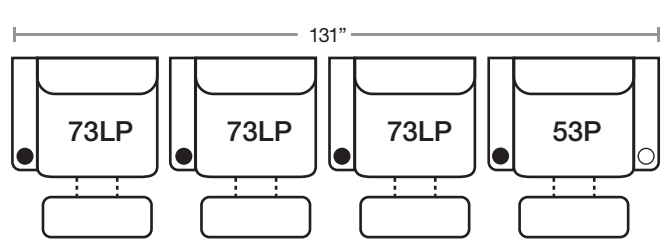

830

think LOCAL

PIECES

Seat Height: 19    Seat Depth: 21    Arm Height: 25.5

68LP - LF Wedge TS

53P - Recliner

68RP - RF Wedge TS

69LP - LF Straight RF Wedge TS

73LP - LF Straight TS

73RP - RF Straight TS

69RP - RF Straight LF Wedge TS

LF : Left Facing    RF : Right Facing    P : Power    TS : Theater Seat  
 ● When there are two arms, the Power Control Cup Holder is on LF Arm

CONFIGURATIONS

51" D when foot rest is out / 69" D when fully reclined

\*as pictured