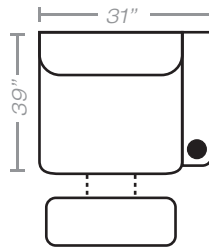

830

think LOCAL

PIECES

Seat Height: 19    Seat Depth: 21    Arm Height: 25.5

68LP - LF Wedge TS

53P - Recliner

68RP - RF Wedge TS

69LP - LF Straight RF Wedge TS

73LP - LF Straight TS

73RP - RF Straight TS

69RP - RF Straight LF Wedge TS

LF : Left Facing    RF : Right Facing    P : Power    TS : Theater Seat  
 ● When there are two arms, the Power Control Cup Holder is on LF Arm

CONFIGURATIONS

51" D when foot rest is out / 69" D when fully reclined

\*as pictured