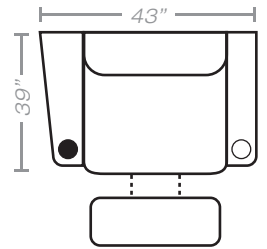

830

think LOCAL

PIECES

Seat Height: 19    Seat Depth: 21    Arm Height: 25.5

68LP - LF Wedge TS

53P - Recliner

68RP - RF Wedge TS

69LP - LF Straight RF Wedge TS

73LP - LF Straight TS

73RP - RF Straight TS

69RP - RF Straight LF Wedge TS

LF : Left Facing    RF : Right Facing    P : Power    TS : Theater Seat  
 ● When there are two arms, the Power Control Cup Holder is on LF Arm

CONFIGURATIONS

51" D when foot rest is out / 69" D when fully reclined

\*as pictured