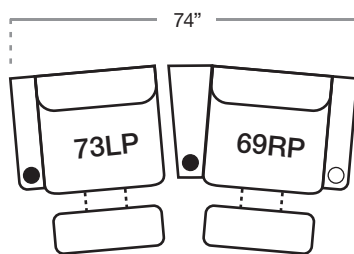

830

think LOCAL

PIECES

Seat Height: 19    Seat Depth: 21    Arm Height: 25.5

68LP - LF Wedge TS

53P - Recliner

68RP - RF Wedge TS

69LP - LF Straight RF Wedge TS

73LP - LF Straight TS

73RP - RF Straight TS

69RP - RF Straight LF Wedge TS

LF : Left Facing    RF : Right Facing    P : Power    TS : Theater Seat  
 ● When there are two arms, the Power Control Cup Holder is on LF Arm

CONFIGURATIONS

51" D when foot rest is out / 69" D when fully reclined

\*as pictured