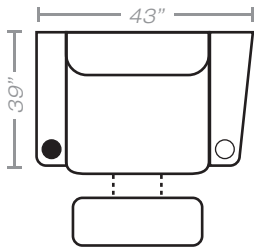

830

think LOCAL

PIECES

Seat Height: 19    Seat Depth: 21    Arm Height: 25.5

68LP - LF Wedge TS

53P - Recliner

68RP - RF Wedge TS

69LP - LF Straight RF Wedge TS

73LP - LF Straight TS

73RP - RF Straight TS

69RP - RF Straight LF Wedge TS

LF : Left Facing    RF : Right Facing    P : Power    TS : Theater Seat  
 ● When there are two arms, the Power Control Cup Holder is on LF Arm

CONFIGURATIONS

51" D when foot rest is out / 69" D when fully reclined

\*as pictured