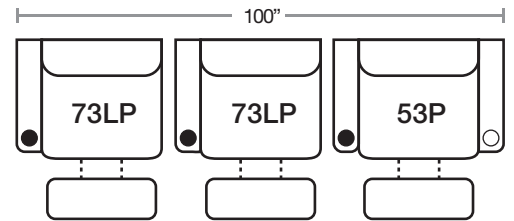

830

think LOCAL

PIECES

Seat Height: 19    Seat Depth: 21    Arm Height: 25.5

68LP - LF Wedge TS

53P - Recliner

68RP - RF Wedge TS

69LP - LF Straight RF Wedge TS

73LP - LF Straight TS

73RP - RF Straight TS

69RP - RF Straight LF Wedge TS

LF : Left Facing    RF : Right Facing    P : Power    TS : Theater Seat  
 ● When there are two arms, the Power Control Cup Holder is on LF Arm

CONFIGURATIONS

51" D when foot rest is out / 69" D when fully reclined

\*as pictured