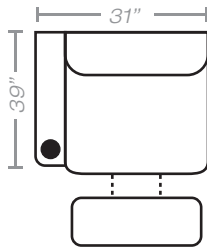

830

think LOCAL

PIECES

Seat Height: 19    Seat Depth: 21    Arm Height: 25.5

68LP - LF Wedge TS

53P - Recliner

68RP - RF Wedge TS

69LP - LF Straight RF Wedge TS

73LP - LF Straight TS

73RP - RF Straight TS

69RP - RF Straight LF Wedge TS

LF : Left Facing    RF : Right Facing    P : Power    TS : Theater Seat  
 ● When there are two arms, the Power Control Cup Holder is on LF Arm

CONFIGURATIONS

51" D when foot rest is out / 69" D when fully reclined

\*as pictured