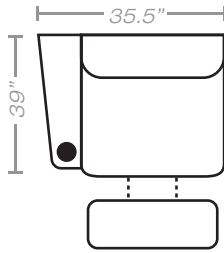

830

think LOCAL

PIECES

Seat Height: 19    Seat Depth: 21    Arm Height: 25.5

68LP - LF Wedge TS

53P - Recliner

68RP - RF Wedge TS

69LP - LF Straight RF Wedge TS

73LP - LF Straight TS

73RP - RF Straight TS

69RP - RF Straight LF Wedge TS

LF : Left Facing    RF : Right Facing    P : Power    TS : Theater Seat  
 ● When there are two arms, the Power Control Cup Holder is on LF Arm

CONFIGURATIONS

51" D when foot rest is out / 69" D when fully reclined

\*as pictured