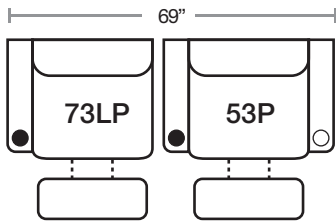

830

think LOCAL

PIECES

Seat Height: 19    Seat Depth: 21    Arm Height: 25.5

68LP - LF Wedge TS

53P - Recliner

68RP - RF Wedge TS

69LP - LF Straight RF Wedge TS

73LP - LF Straight TS

73RP - RF Straight TS

69RP - RF Straight LF Wedge TS

LF : Left Facing    RF : Right Facing    P : Power    TS : Theater Seat  
 ● When there are two arms, the Power Control Cup Holder is on LF Arm

CONFIGURATIONS

51" D when foot rest is out / 69" D when fully reclined

\*as pictured