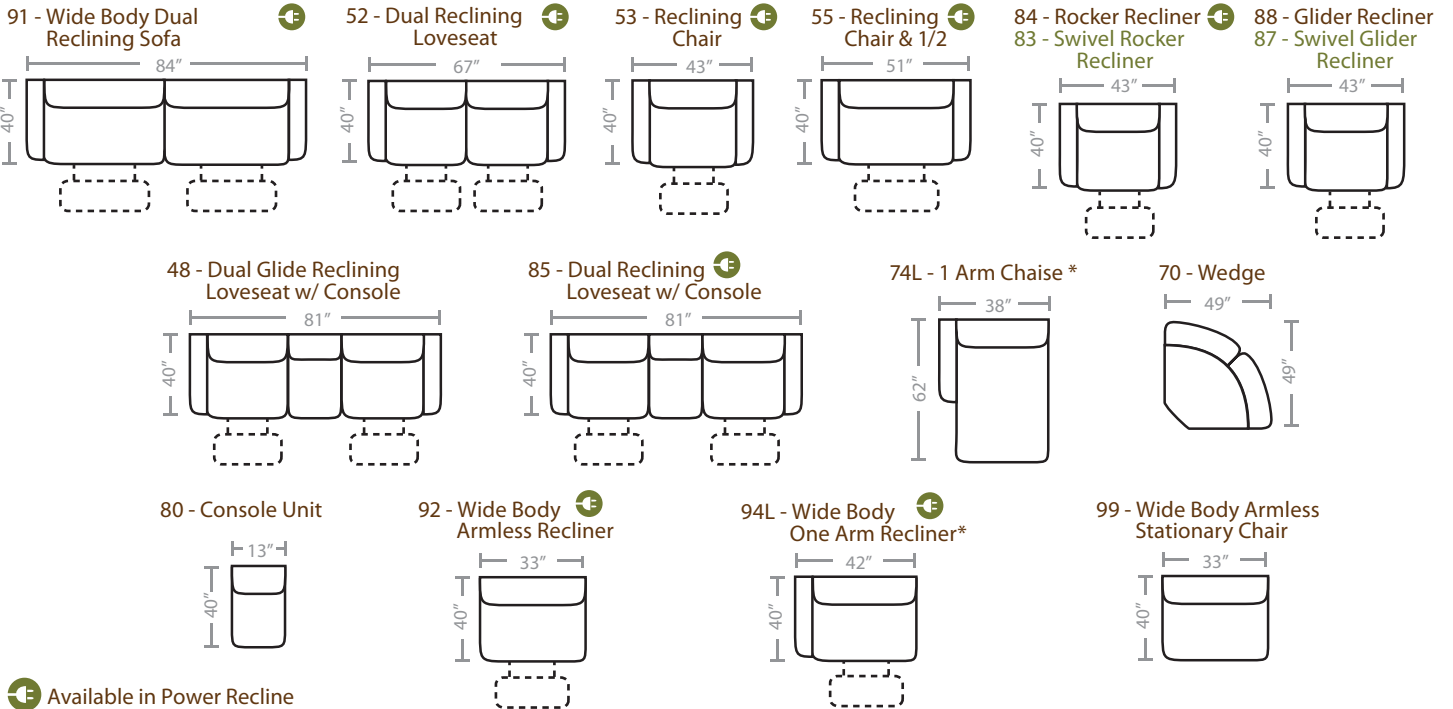

## PIECES

Seat Height: 20    Seat Depth: 21    Arm Height: 26

Available in Power Recline  
 \* Available in both Left and Right configurations

## CONFIGURATIONS