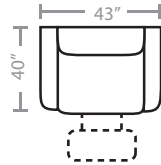

# PIECES

Seat Height: 20    Seat Depth: 21    Arm Height: 26

91 - Wide Body Dual Reclining Sofa

52 - Dual Reclining Loveseat

53 - Reclining Chair

55 - Reclining Chair & 1/2

84 - Rocker Recliner  
83 - Swivel Rocker Recliner