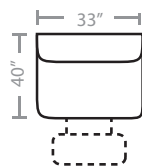

# PIECES

Seat Height: 20    Seat Depth: 21    Arm Height: 26

91 - Wide Body Dual Reclining Sofa

52 - Dual Reclining Loveseat

53 - Reclining Chair

55 - Reclining Chair & 1/2

84 - Rocker Recliner  
83 - Swivel Rocker Recliner

88 - Glider Recliner  
87 - Swivel Glider Recliner

48 - Dual Glide Reclining Loveseat w/ Console

85 - Dual Reclining Loveseat w/ Console

74L - 1 Arm Chaise \*

70 - Wedge

80 - Console Unit

92 - Wide Body Armless Recliner

94L - Wide Body One Arm Recliner\*

99 - Wide Body Armless Stationary Chair

⊖ Available in Power Recline

\* Available in both Left and Right configurations