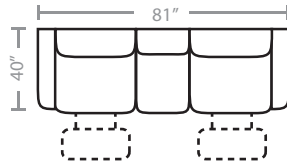

48 - Dual Glide Reclining Loveseat w/ Console