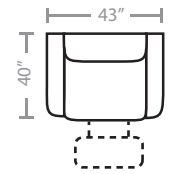

88 - Glider Recliner
87 - Swivel Glider Recliner