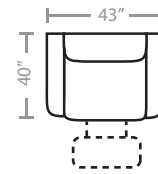

# PIECES

Seat Height: 20    Seat Depth: 21    Arm Height: 26

91 - Wide Body Dual Reclining Sofa

52 - Dual Reclining Loveseat

53 - Reclining Chair

55 - Reclining Chair & 1/2

84 - Rocker Recliner  
83 - Swivel Rocker Recliner