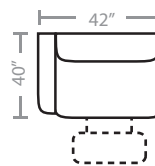

# PIECES

Seat Height: 20    Seat Depth: 21    Arm Height: 26

91 - Wide Body Dual Reclining Sofa

52 - Dual Reclining Loveseat

53 - Reclining Chair

55 - Reclining Chair & 1/2

84 - Rocker Recliner  
83 - Swivel Rocker Recliner

88 - Glider Recliner  
87 - Swivel Glider Recliner

48 - Dual Glide Reclining Loveseat w/ Console

85 - Dual Reclining Loveseat w/ Console

74L - 1 Arm Chaise \*

70 - Wedge

80 - Console Unit

92 - Wide Body Armless Recliner

94L - Wide Body One Arm Recliner\*

99 - Wide Body Armless Stationary Chair

⊖ Available in Power Recline

\* Available in both Left and Right configurations