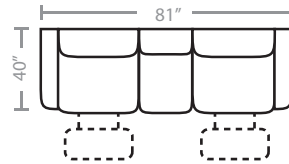

85 - Dual Reclining Loveseat w/ Console