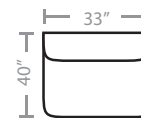

# PIECES

Seat Height: 20    Seat Depth: 21    Arm Height: 26

91 - Wide Body Dual Reclining Sofa

52 - Dual Reclining Loveseat

53 - Reclining Chair

55 - Reclining Chair & 1/2

84 - Rocker Recliner  
83 - Swivel Rocker Recliner

88 - Glider Recliner  
87 - Swivel Glider Recliner

48 - Dual Glide Reclining Loveseat w/ Console

85 - Dual Reclining Loveseat w/ Console

74L - 1 Arm Chaise \*

70 - Wedge

80 - Console Unit

92 - Wide Body Armless Recliner

94L - Wide Body One Arm Recliner\*

99 - Wide Body Armless Stationary Chair

⊖ Available in Power Recline

\* Available in both Left and Right configurations