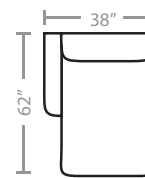

# PIECES

Seat Height: 20    Seat Depth: 21    Arm Height: 26

91 - Wide Body Dual Reclining Sofa

52 - Dual Reclining Loveseat

53 - Reclining Chair

55 - Reclining Chair & 1/2

84 - Rocker Recliner  
83 - Swivel Rocker Recliner

88 - Glider Recliner  
87 - Swivel Glider Recliner

48 - Dual Glide Reclining Loveseat w/ Console

85 - Dual Reclining Loveseat w/ Console

74L - 1 Arm Chaise \*

70 - Wedge

80 - Console Unit

92 - Wide Body Armless Recliner

94L - Wide Body One Arm Recliner\*

99 - Wide Body Armless Stationary Chair

⊖ Available in Power Recline

\* Available in both Left and Right configurations