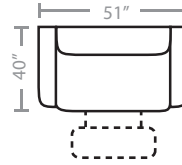

# PIECES

Seat Height: 20    Seat Depth: 21    Arm Height: 26

91 - Wide Body Dual Reclining Sofa

52 - Dual Reclining Loveseat

53 - Reclining Chair

55 - Reclining Chair & 1/2

84 - Rocker Recliner  
83 - Swivel Rocker Recliner