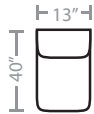

# PIECES

Seat Height: 20    Seat Depth: 21    Arm Height: 26

91 - Wide Body Dual Reclining Sofa

52 - Dual Reclining Loveseat

53 - Reclining Chair

55 - Reclining Chair & 1/2

84 - Rocker Recliner  
83 - Swivel Rocker Recliner

88 - Glider Recliner  
87 - Swivel Glider Recliner

48 - Dual Glide Reclining Loveseat w/ Console

85 - Dual Reclining Loveseat w/ Console

74L - 1 Arm Chaise \*

70 - Wedge

80 - Console Unit

92 - Wide Body Armless Recliner

94L - Wide Body One Arm Recliner\*

99 - Wide Body Armless Stationary Chair

⊖ Available in Power Recline

\* Available in both Left and Right configurations