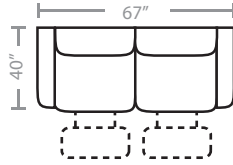

# PIECES

Seat Height: 20    Seat Depth: 21    Arm Height: 26

91 - Wide Body Dual Reclining Sofa

52 - Dual Reclining Loveseat

53 - Reclining Chair

55 - Reclining Chair & 1/2

84 - Rocker Recliner  
83 - Swivel Rocker Recliner