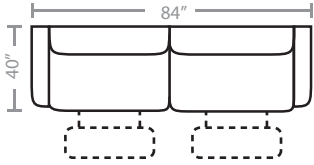

# PIECES

Seat Height: 20    Seat Depth: 21    Arm Height: 26

91 - Wide Body Dual Reclining Sofa

52 - Dual Reclining Loveseat

53 - Reclining Chair

55 - Reclining Chair & 1/2

84 - Rocker Recliner  
83 - Swivel Rocker Recliner