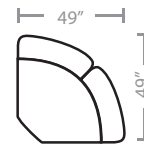

# PIECES

Seat Height: 20    Seat Depth: 21    Arm Height: 26

91 - Wide Body Dual Reclining Sofa

52 - Dual Reclining Loveseat

53 - Reclining Chair

55 - Reclining Chair & 1/2

84 - Rocker Recliner  
83 - Swivel Rocker Recliner

88 - Glider Recliner  
87 - Swivel Glider Recliner

48 - Dual Glide Reclining Loveseat w/ Console

85 - Dual Reclining Loveseat w/ Console

74L - 1 Arm Chaise \*

70 - Wedge

80 - Console Unit

92 - Wide Body Armless Recliner

94L - Wide Body One Arm Recliner\*

99 - Wide Body Armless Stationary Chair

⊖ Available in Power Recline

\* Available in both Left and Right configurations