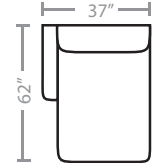

## PIECES

Seat Height: 20    Seat Depth: 21    Arm Height: 27

91 - Dual Reclining Sofa

51 - Reclining Sofa

52 - Dual Reclining Loveseat

48 - Dual Glide Recl. Cons. Loveseat  
85 - Dual Recl. Cons. Loveseat

79 - Armless Stationary Chair

80 - Console Unit

90 - Wedge

81L - One Arm Sloped Chaise\*

92 - Armless Reclining Chair & 1/2

94L - One Arm Reclining Chair & 1/2\*

99 - Armless Stationary Chair & 1/2

Available in Power Recline

\* Available in both Left and Right configurations