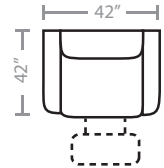

## PIECES

Seat Height: 20    Seat Depth: 21    Arm Height: 27

91 - Dual Reclining Sofa

51 - Reclining Sofa

52 - Dual Reclining Loveseat

48 - Dual Glide Recl. Cons. Loveseat  
85 - Dual Recl. Cons. Loveseat

53 - Reclining Chair

55 - Reclining Chair & 1/2

84 - Rocker Recliner  
83 - Swivel Rocker Recliner

88 - Glider Recliner  
87 - Swivel Glider Recliner

71 - Armless Reclining Chair

73L - One Arm Reclining Chair\*

79 - Armless Stationary Chair

80 - Console Unit

90 - Wedge

81L - One Arm Sloped Chaise\*

92 - Armless Reclining Chair & 1/2

94L - One Arm Reclining Chair & 1/2\*

99 - Armless Stationary Chair & 1/2

Available in Power Recline