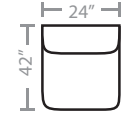

## PIECES

Seat Height: 20    Seat Depth: 21    Arm Height: 27

91 - Dual Reclining Sofa

51 - Reclining Sofa

52 - Dual Reclining Loveseat

48 - Dual Glide Recl. Cons. Loveseat  
85 - Dual Recl. Cons. Loveseat

53 - Reclining Chair

55 - Reclining Chair & 1/2

84 - Rocker Recliner  
83 - Swivel Rocker Recliner

88 - Glider Recliner  
87 - Swivel Glider Recliner

71 - Armless Reclining Chair

73L - One Arm Reclining Chair\*

79 - Armless Stationary Chair

80 - Console Unit

90 - Wedge

81L - One Arm Sloped Chaise\*

92 - Armless Reclining Chair & 1/2

94L - One Arm Reclining Chair & 1/2\*

99 - Armless Stationary Chair & 1/2

Available in Power Recline