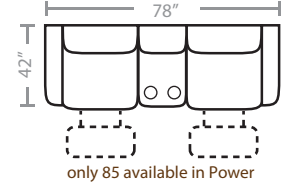

## PIECES

Seat Height: 20    Seat Depth: 21    Arm Height: 27

91 - Dual Reclining Sofa

51 - Reclining Sofa

52 - Dual Reclining Loveseat

48 - Dual Glide Recl. Cons. Loveseat  
85 - Dual Recl. Cons. Loveseat