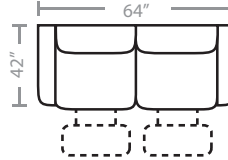

## PIECES

Seat Height: 20    Seat Depth: 21    Arm Height: 27

91 - Dual Reclining Sofa

51 - Reclining Sofa

52 - Dual Reclining Loveseat

48 - Dual Glide Recl. Cons. Loveseat  
85 - Dual Recl. Cons. Loveseat