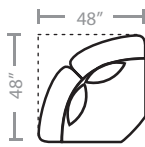

PIECES

Seat Height: 20   Seat Depth: 21   Arm Height: 27

90 - Wedge

Available in Power Recline

* Available in both Left and Right configurations

CONFIGURATIONS