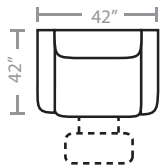

53 - Reclining Chair