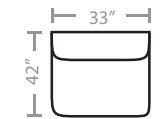

## PIECES

Seat Height: 20    Seat Depth: 21    Arm Height: 27

91 - Dual Reclining Sofa

51 - Reclining Sofa

52 - Dual Reclining Loveseat

48 - Dual Glide Recl. Cons. Loveseat  
85 - Dual Recl. Cons. Loveseat

79 - Armless Stationary Chair

80 - Console Unit

90 - Wedge

81L - One Arm Sloped Chaise\*

92 - Armless Reclining Chair & 1/2

94L - One Arm Reclining Chair & 1/2\*

99 - Armless Stationary Chair & 1/2

Available in Power Recline

\* Available in both Left and Right configurations