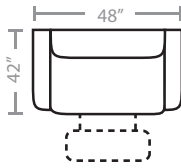

55 - Reclining Chair & 1/2