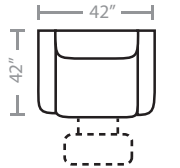

84 - Rocker Recliner
83 - Swivel Rocker Recliner