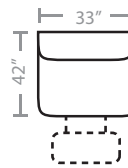

## PIECES

Seat Height: 20    Seat Depth: 21    Arm Height: 27

91 - Dual Reclining Sofa

51 - Reclining Sofa

52 - Dual Reclining Loveseat

48 - Dual Glide Recl. Cons. Loveseat  
85 - Dual Recl. Cons. Loveseat

79 - Armless Stationary Chair

80 - Console Unit

90 - Wedge

81L - One Arm Sloped Chaise\*

92 - Armless Reclining Chair & 1/2

94L - One Arm Reclining Chair & 1/2\*

99 - Armless Stationary Chair & 1/2

Available in Power Recline

\* Available in both Left and Right configurations