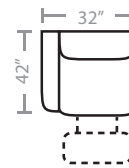

## PIECES

Seat Height: 20    Seat Depth: 21    Arm Height: 27

91 - Dual Reclining Sofa

51 - Reclining Sofa

52 - Dual Reclining Loveseat

48 - Dual Glide Recl. Cons. Loveseat  
85 - Dual Recl. Cons. Loveseat

53 - Reclining Chair

55 - Reclining Chair & 1/2

84 - Rocker Recliner  
83 - Swivel Rocker Recliner

88 - Glider Recliner  
87 - Swivel Glider Recliner

71 - Armless Reclining Chair

73L - One Arm Reclining Chair\*

79 - Armless Stationary Chair

80 - Console Unit

90 - Wedge

81L - One Arm Sloped Chaise\*

92 - Armless Reclining Chair & 1/2

94L - One Arm Reclining Chair & 1/2\*

99 - Armless Stationary Chair & 1/2

Available in Power Recline