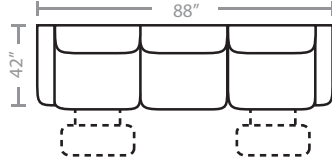

## PIECES

Seat Height: 20    Seat Depth: 21    Arm Height: 27

91 - Dual Reclining Sofa

51 - Reclining Sofa

52 - Dual Reclining Loveseat

48 - Dual Glide Recl. Cons. Loveseat  
85 - Dual Recl. Cons. Loveseat