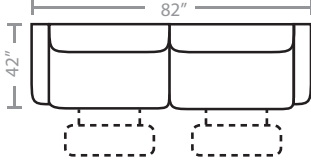

## PIECES

Seat Height: 20    Seat Depth: 21    Arm Height: 27

91 - Dual Reclining Sofa

51 - Reclining Sofa

52 - Dual Reclining Loveseat

48 - Dual Glide Recl. Cons. Loveseat  
85 - Dual Recl. Cons. Loveseat