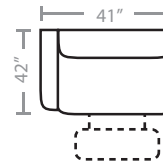

## PIECES

Seat Height: 20    Seat Depth: 21    Arm Height: 27

91 - Dual Reclining Sofa

51 - Reclining Sofa

52 - Dual Reclining Loveseat

48 - Dual Glide Recl. Cons. Loveseat  
85 - Dual Recl. Cons. Loveseat

79 - Armless Stationary Chair

80 - Console Unit

90 - Wedge

81L - One Arm Sloped Chaise\*

92 - Armless Reclining Chair & 1/2

94L - One Arm Reclining Chair & 1/2\*

99 - Armless Stationary Chair & 1/2

Available in Power Recline

\* Available in both Left and Right configurations