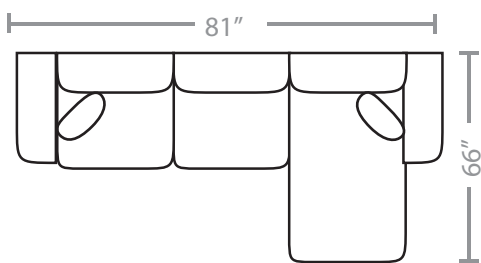

PIECES

Sofa Height: 35" Seat Height: 20" Seat Depth: 20" Arm Height: 26"

15 - Queen Sleeper

65 - Queen Sofa Chaise Sleeper

14 - Full Sleeper

19 - Twin Sleeper

01 - Sofa

33 - Sofa Chaise