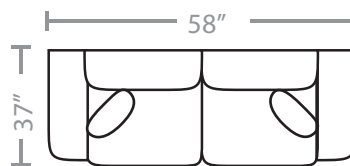

02 - Loveseat