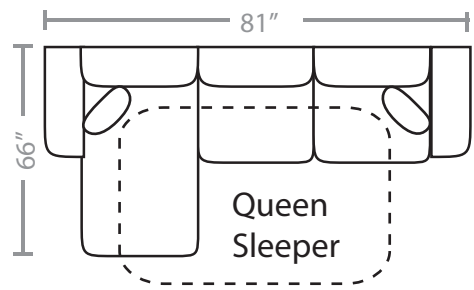

PIECES

Sofa Height: 35" Seat Height: 20" Seat Depth: 20" Arm Height: 26"

15 - Queen Sleeper

65 - Queen Sofa Chaise Sleeper

14 - Full Sleeper

19 - Twin Sleeper

01 - Sofa

33 - Sofa Chaise