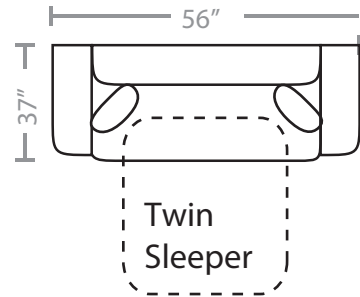

PIECES

Sofa Height: 35" Seat Height: 20" Seat Depth: 20" Arm Height: 26"

15 - Queen Sleeper

65 - Queen Sofa Chaise Sleeper

14 - Full Sleeper

19 - Twin Sleeper

01 - Sofa

33 - Sofa Chaise