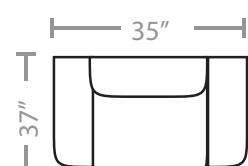

PIECES

Sofa Height: 35" Seat Height: 20" Seat Depth: 20" Arm Height: 26"

03 - Chair