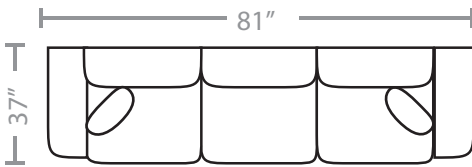

PIECES

Sofa Height: 35" Seat Height: 20" Seat Depth: 20" Arm Height: 26"

15 - Queen Sleeper

65 - Queen Sofa Chaise Sleeper

14 - Full Sleeper

19 - Twin Sleeper

01 - Sofa

33 - Sofa Chaise