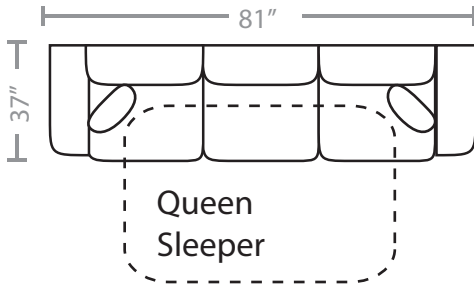

PIECES

Sofa Height: 35" Seat Height: 20" Seat Depth: 20" Arm Height: 26"

15 - Queen Sleeper

65 - Queen Sofa Chaise Sleeper

14 - Full Sleeper

19 - Twin Sleeper

01 - Sofa

33 - Sofa Chaise