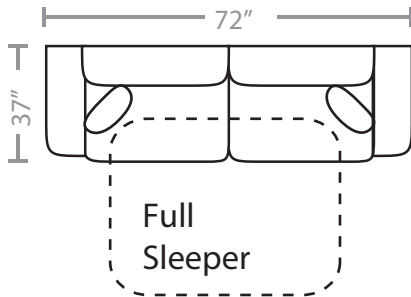

PIECES

Sofa Height: 35" Seat Height: 20" Seat Depth: 20" Arm Height: 26"

15 - Queen Sleeper

65 - Queen Sofa Chaise Sleeper

14 - Full Sleeper

19 - Twin Sleeper

01 - Sofa

33 - Sofa Chaise