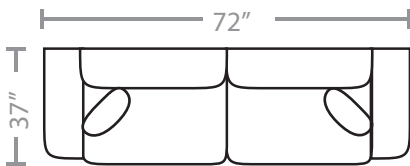

71 - Loft Sofa