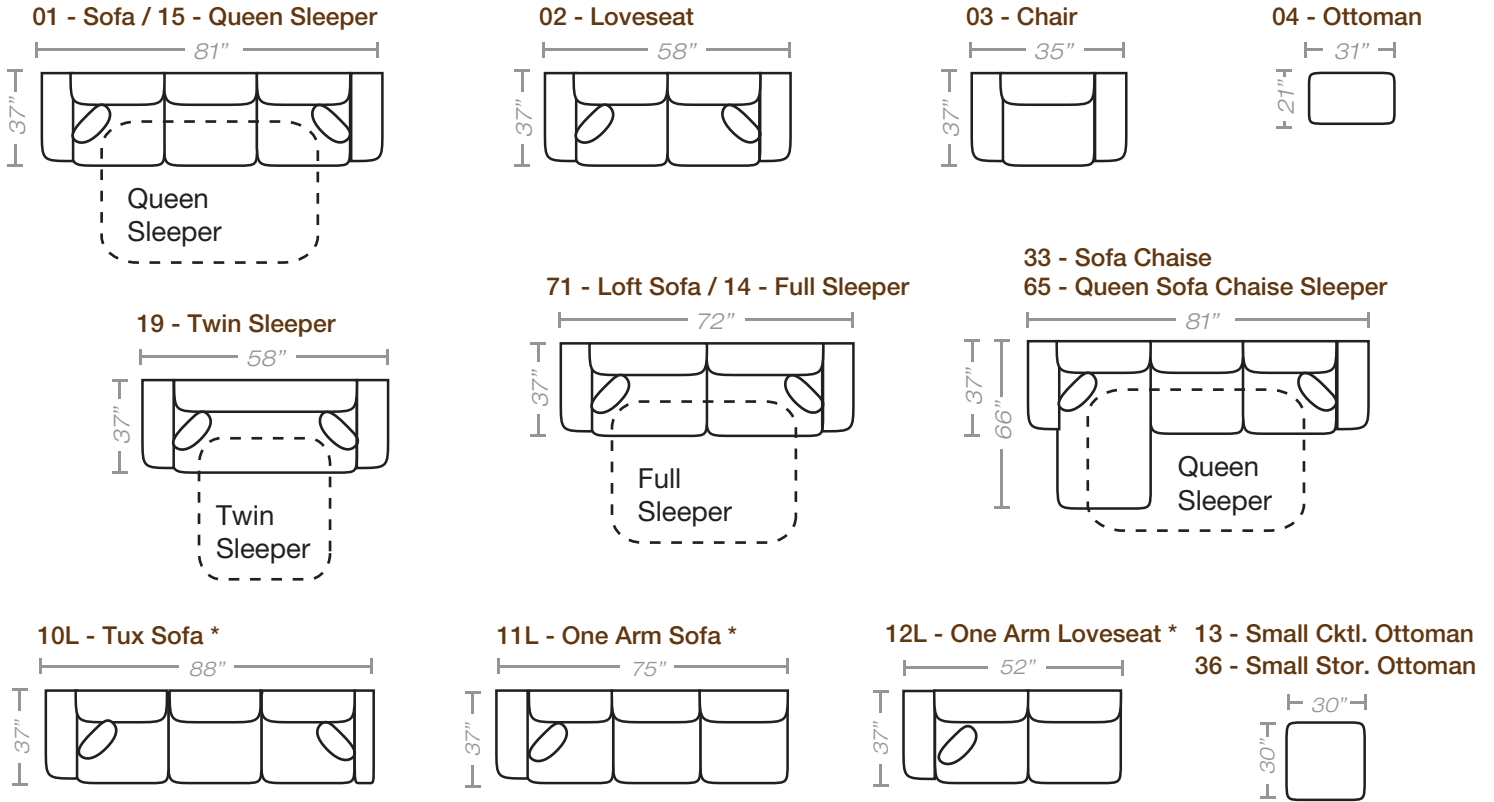

PIECES

Seat Height: 20 Seat Depth: 20 Arm Height: 26

* Available in both Left and Right configurations

CONFIGURATIONS