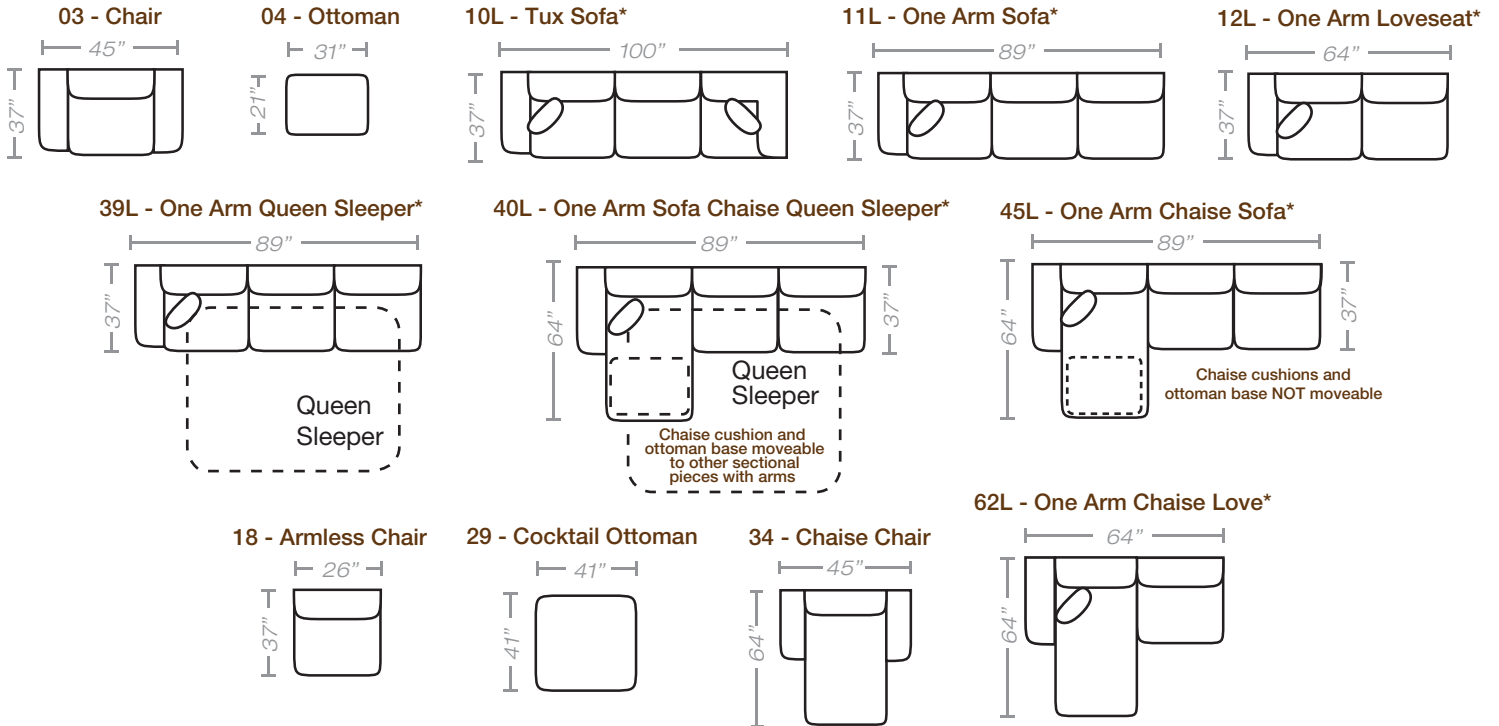

PIECES

Seat Height: 20 Seat Depth: 21 Arm Height: 28

* Available in both Left and Right configurations

CONFIGURATIONS