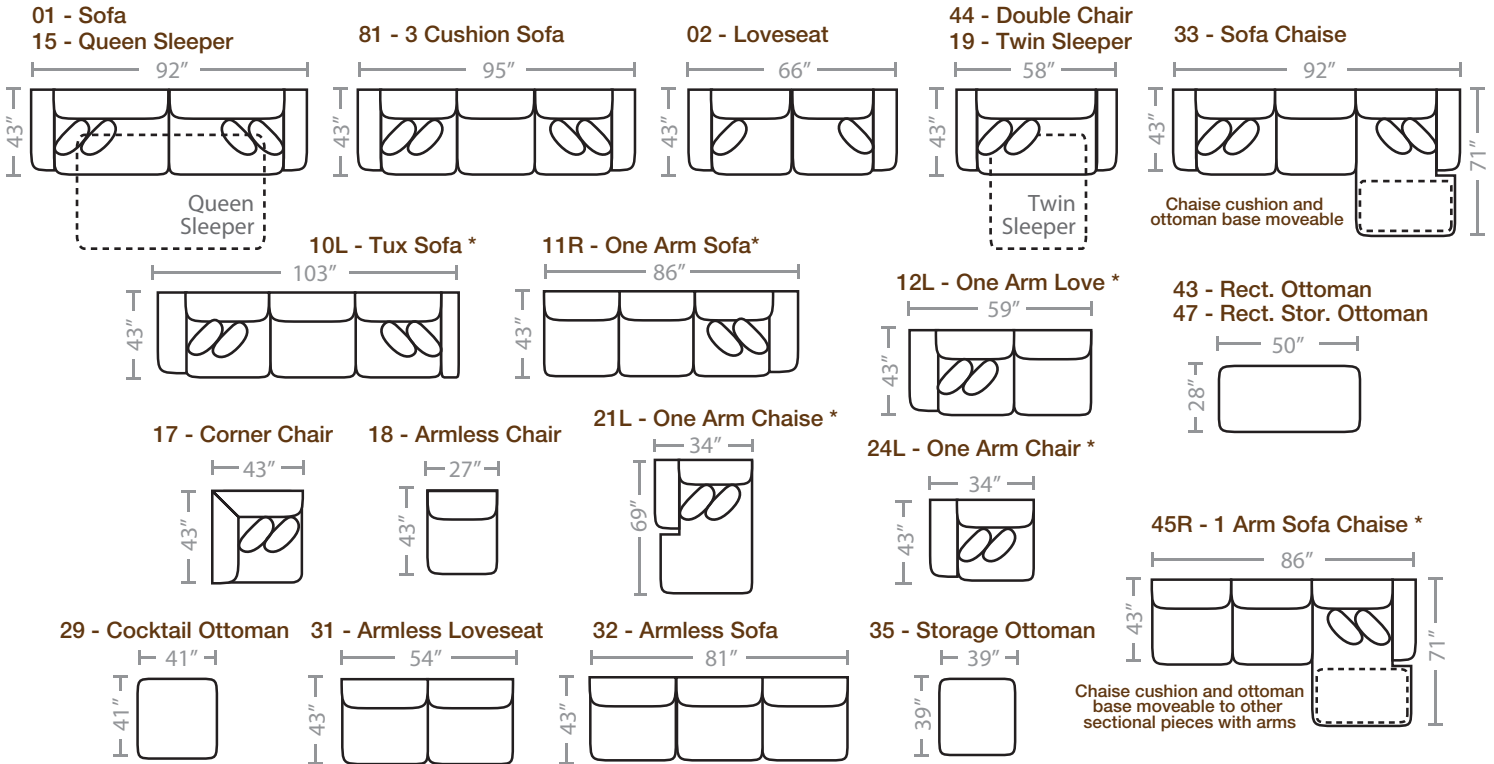

## PIECES

Seat Height: 22    Seat Depth: 24    Arm Height: 25

\* Available in both Left and Right configurations

Feather seats, backs and pillows

## CONFIGURATIONS