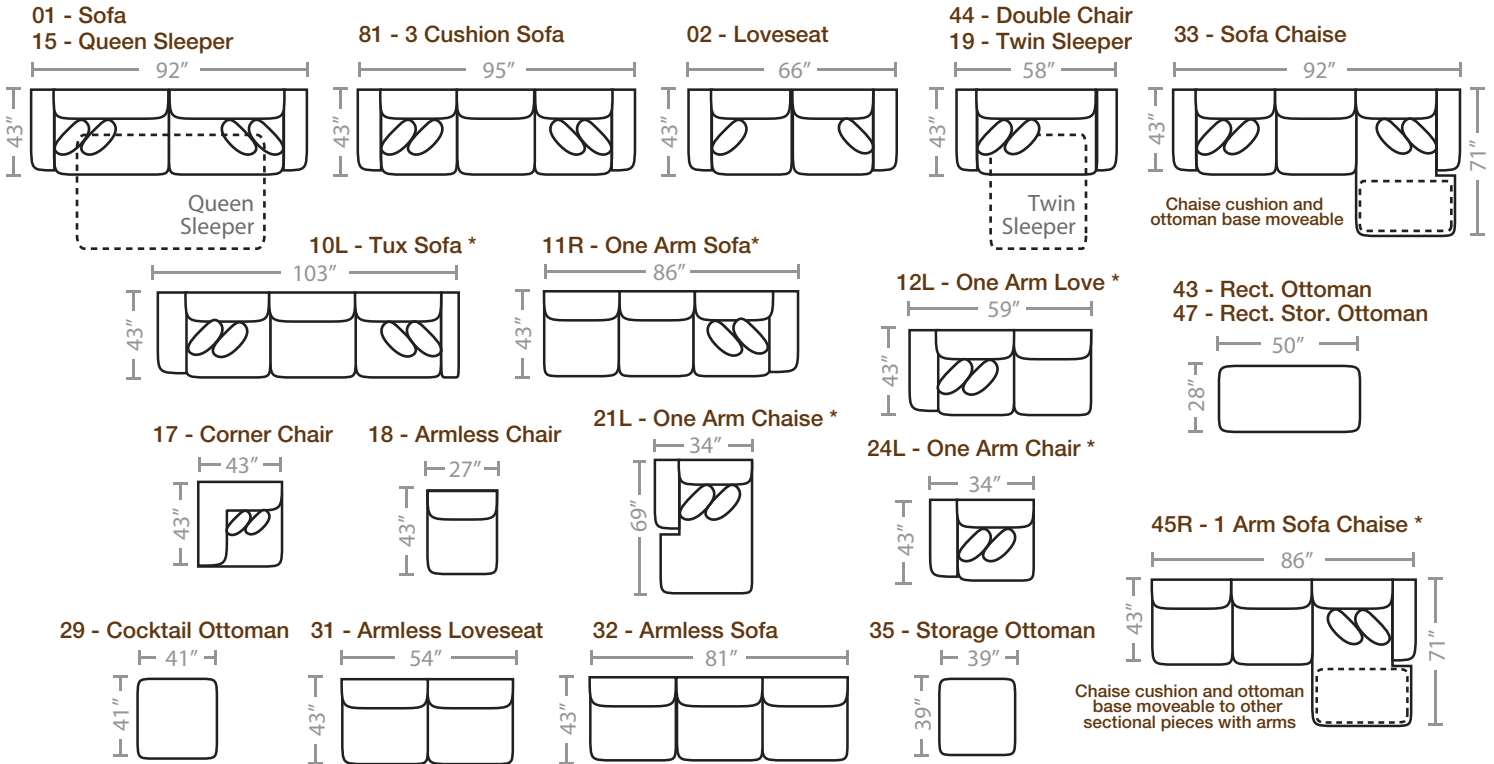

## PIECES

Seat Height: 22    Seat Depth: 24    Arm Height: 25

\* Available in both Left and Right configurations

Feather seats, backs and pillows

## CONFIGURATIONS