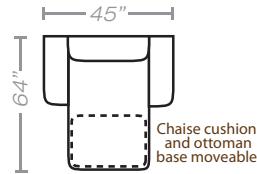

PIECES

Seat Height: 20 Seat Depth: 21 Arm Height: 28

03 - Chair

04 - Ottoman

10L - Tux Sofa*

11L - One Arm Sofa*

12L - One Arm Loveseat*

17 - Corner Chair

18 - Armless Chair

29 - Cocktail Ottoman

34 - Chaise Chair

62L - One Arm Chaise Love*

39L - One Arm Queen Sleeper*

40L - One Arm Sofa Chaise Queen Sleeper*

45L - One Arm Chaise Sofa*

* Available in both Left and Right configurations