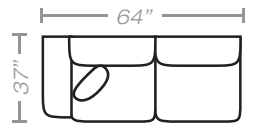

PIECES

Seat Height: 20 Seat Depth: 21 Arm Height: 28

03 - Chair

04 - Ottoman

10L - Tux Sofa*

11L - One Arm Sofa*

12L - One Arm Loveseat*

17 - Corner Chair

18 - Armless Chair

29 - Cocktail Ottoman

34 - Chaise Chair

62L - One Arm Chaise Love*

39L - One Arm Queen Sleeper*

40L - One Arm Sofa Chaise Queen Sleeper*

45L - One Arm Chaise Sofa*

* Available in both Left and Right configurations