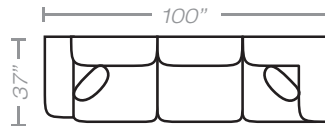

PIECES

Seat Height: 20 Seat Depth: 21 Arm Height: 28

03 - Chair

04 - Ottoman

10L - Tux Sofa*

11L - One Arm Sofa*

12L - One Arm Loveseat*

17 - Corner Chair

18 - Armless Chair

29 - Cocktail Ottoman

34 - Chaise Chair

62L - One Arm Chaise Love*

39L - One Arm Queen Sleeper*

40L - One Arm Sofa Chaise Queen Sleeper*

45L - One Arm Chaise Sofa*

* Available in both Left and Right configurations