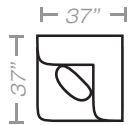

PIECES

Seat Height: 20 Seat Depth: 21 Arm Height: 28

03 - Chair

04 - Ottoman

10L - Tux Sofa*

11L - One Arm Sofa*

12L - One Arm Loveseat*

17 - Corner Chair