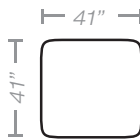

29 - Cocktail Ottoman