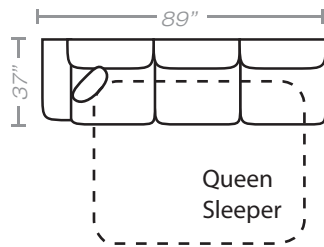

PIECES

Seat Height: 20 Seat Depth: 21 Arm Height: 28

03 - Chair

04 - Ottoman

10L - Tux Sofa*

11L - One Arm Sofa*

12L - One Arm Loveseat*

17 - Corner Chair

18 - Armless Chair

29 - Cocktail Ottoman

34 - Chaise Chair

62L - One Arm Chaise Love*

39L - One Arm Queen Sleeper*

40L - One Arm Sofa Chaise Queen Sleeper*

45L - One Arm Chaise Sofa*

* Available in both Left and Right configurations

CONFIGURATIONS