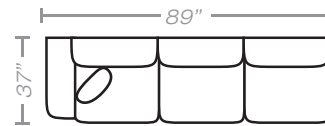

PIECES

Seat Height: 20 Seat Depth: 21 Arm Height: 28

03 - Chair

04 - Ottoman

10L - Tux Sofa*

11L - One Arm Sofa*

12L - One Arm Loveseat*

17 - Corner Chair

18 - Armless Chair

29 - Cocktail Ottoman

34 - Chaise Chair

62L - One Arm Chaise Love*

39L - One Arm Queen Sleeper*

40L - One Arm Sofa Chaise Queen Sleeper*

45L - One Arm Chaise Sofa*

* Available in both Left and Right configurations