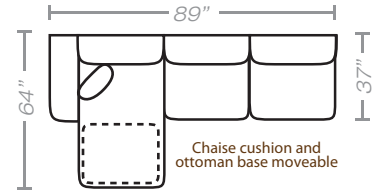

PIECES

Seat Height: 20 Seat Depth: 21 Arm Height: 28

03 - Chair

04 - Ottoman

10L - Tux Sofa*

11L - One Arm Sofa*

12L - One Arm Loveseat*

17 - Corner Chair

18 - Armless Chair

29 - Cocktail Ottoman

34 - Chaise Chair

62L - One Arm Chaise Love*

39L - One Arm Queen Sleeper*

40L - One Arm Sofa Chaise Queen Sleeper*

45L - One Arm Chaise Sofa*

* Available in both Left and Right configurations