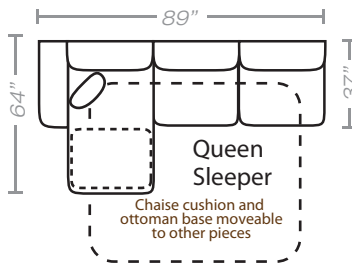

PIECES

Seat Height: 20 Seat Depth: 21 Arm Height: 28

03 - Chair

04 - Ottoman

10L - Tux Sofa*

11L - One Arm Sofa*

12L - One Arm Loveseat*

17 - Corner Chair

18 - Armless Chair

29 - Cocktail Ottoman

34 - Chaise Chair

62L - One Arm Chaise Love*

39L - One Arm Queen Sleeper*

40L - One Arm Sofa Chaise Queen Sleeper*

45L - One Arm Chaise Sofa*

* Available in both Left and Right configurations