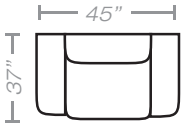

PIECES

Seat Height: 20 Seat Depth: 21 Arm Height: 28

03 - Chair

04 - Ottoman

10L - Tux Sofa*

11L - One Arm Sofa*

12L - One Arm Loveseat*

17 - Corner Chair