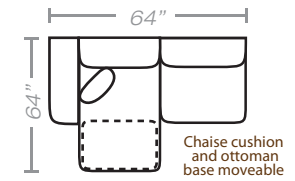

PIECES

Seat Height: 20 Seat Depth: 21 Arm Height: 28

03 - Chair

04 - Ottoman

10L - Tux Sofa*

11L - One Arm Sofa*

12L - One Arm Loveseat*

17 - Corner Chair

18 - Armless Chair

29 - Cocktail Ottoman

34 - Chaise Chair

62L - One Arm Chaise Love*

39L - One Arm Queen Sleeper*

40L - One Arm Sofa Chaise Queen Sleeper*

45L - One Arm Chaise Sofa*

* Available in both Left and Right configurations