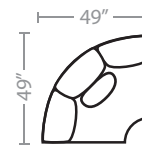

## PIECES

Seat Height: 21    Seat Depth: 21    Arm Height: 27

71 - Loft Sofa / 14 - Full Sleeper

01 - Sofa / 15 - Queen Sleeper

81 - Large Sofa

61 - XL Sofa

02 - Loveseat  
16 - Twin Sleeper

03 - Chair

18 - Armless Chair

24L - One Arm Chair \*

54 - Corner Cuddler

23 - Armless Loveseat  
26 - Armless Full Sleeper

35 - Storage Ottoman

41 - Corner Wedge

45L - One Arm Chaise Sofa \*

\* Available in both Left and Right configurations