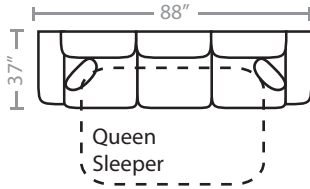

21L / 23 / 10R

643-01

## PIECES

Seat Height: 21    Seat Depth: 21    Arm Height: 27

71 - Loft Sofa / 14 - Full Sleeper

01 - Sofa / 15 - Queen Sleeper

81 - Large Sofa

61 - XL Sofa

02 - Loveseat  
16 - Twin Sleeper

03 - Chair