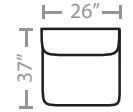

## PIECES

Seat Height: 21    Seat Depth: 21    Arm Height: 27

71 - Loft Sofa / 14 - Full Sleeper

01 - Sofa / 15 - Queen Sleeper

81 - Large Sofa

61 - XL Sofa

02 - Loveseat  
16 - Twin Sleeper

03 - Chair

04 - Ottoman

33 - Sofa Chaise

29 - Cocktail Ottoman

10L - Tux Sofa \*

11L - One Arm Sofa  
39L - One Arm Queen Sleeper

12L - One Arm Loveseat \*

21L - One Arm Chaise \*

17 - Corner Chair

18 - Armless Chair

24L - One Arm Chair \*

54 - Corner Cuddler

23 - Armless Loveseat  
26 - Armless Full Sleeper

35 - Storage Ottoman

41 - Corner Wedge

45L - One Arm Chaise Sofa \*

\* Available in both Left and Right configurations