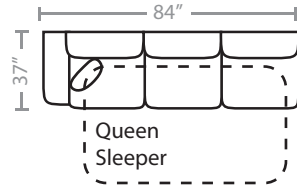

## PIECES

Seat Height: 21    Seat Depth: 21    Arm Height: 27

71 - Loft Sofa / 14 - Full Sleeper

01 - Sofa / 15 - Queen Sleeper

81 - Large Sofa

61 - XL Sofa

02 - Loveseat  
16 - Twin Sleeper

03 - Chair

04 - Ottoman

33 - Sofa Chaise

29 - Cocktail Ottoman

10L - Tux Sofa \*

11L - One Arm Sofa  
39L - One Arm Queen Sleeper

12L - One Arm Loveseat \*

21L - One Arm Chaise \*

17 - Corner Chair