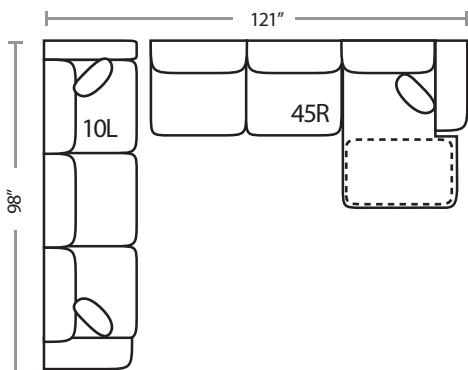

CONFIGURATIONS

As pictured