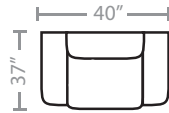

## PIECES

Seat Height: 21    Seat Depth: 21    Arm Height: 27

71 - Loft Sofa / 14 - Full Sleeper

01 - Sofa / 15 - Queen Sleeper

81 - Large Sofa

61 - XL Sofa

02 - Loveseat  
16 - Twin Sleeper

03 - Chair