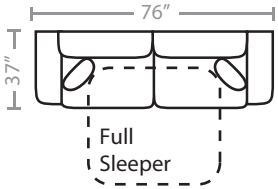

21L / 23 / 10R

643-01

## PIECES

Seat Height: 21    Seat Depth: 21    Arm Height: 27

71 - Loft Sofa / 14 - Full Sleeper

01 - Sofa / 15 - Queen Sleeper

81 - Large Sofa

61 - XL Sofa

02 - Loveseat  
16 - Twin Sleeper

03 - Chair