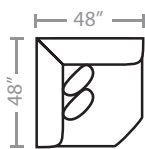

## PIECES

Seat Height: 21    Seat Depth: 21    Arm Height: 27

71 - Loft Sofa / 14 - Full Sleeper

01 - Sofa / 15 - Queen Sleeper

81 - Large Sofa

61 - XL Sofa

02 - Loveseat  
16 - Twin Sleeper

03 - Chair

04 - Ottoman

33 - Sofa Chaise

29 - Cocktail Ottoman

10L - Tux Sofa \*

11L - One Arm Sofa  
39L - One Arm Queen Sleeper

12L - One Arm Loveseat \*

21L - One Arm Chaise \*

17 - Corner Chair

18 - Armless Chair

24L - One Arm Chair \*

54 - Corner Cuddler

23 - Armless Loveseat  
26 - Armless Full Sleeper

35 - Storage Ottoman

41 - Corner Wedge

45L - One Arm Chaise Sofa \*

\* Available in both Left and Right configurations