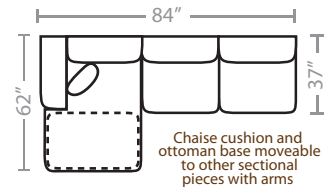

## PIECES

Seat Height: 21    Seat Depth: 21    Arm Height: 27

71 - Loft Sofa / 14 - Full Sleeper

01 - Sofa / 15 - Queen Sleeper

81 - Large Sofa

61 - XL Sofa

02 - Loveseat  
16 - Twin Sleeper

03 - Chair

18 - Armless Chair

24L - One Arm Chair \*

54 - Corner Cuddler

23 - Armless Loveseat  
26 - Armless Full Sleeper

35 - Storage Ottoman

41 - Corner Wedge

45L - One Arm Chaise Sofa \*

\* Available in both Left and Right configurations