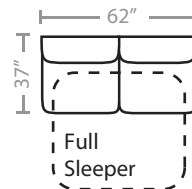

## PIECES

Seat Height: 21    Seat Depth: 21    Arm Height: 27

71 - Loft Sofa / 14 - Full Sleeper

01 - Sofa / 15 - Queen Sleeper

81 - Large Sofa

61 - XL Sofa

02 - Loveseat  
16 - Twin Sleeper

03 - Chair

18 - Armless Chair

24L - One Arm Chair \*

54 - Corner Cuddler

23 - Armless Loveseat  
26 - Armless Full Sleeper

35 - Storage Ottoman

41 - Corner Wedge

45L - One Arm Chaise Sofa \*

\* Available in both Left and Right configurations