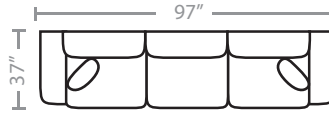

## PIECES

Seat Height: 21    Seat Depth: 21    Arm Height: 27

71 - Loft Sofa / 14 - Full Sleeper

01 - Sofa / 15 - Queen Sleeper

81 - Large Sofa

61 - XL Sofa

02 - Loveseat  
16 - Twin Sleeper

03 - Chair

04 - Ottoman

33 - Sofa Chaise

29 - Cocktail Ottoman

10L - Tux Sofa \*

11L - One Arm Sofa  
39L - One Arm Queen Sleeper

12L - One Arm Loveseat \*

21L - One Arm Chaise \*

17 - Corner Chair