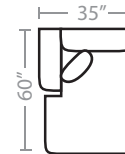

## PIECES

Seat Height: 21    Seat Depth: 21    Arm Height: 27

71 - Loft Sofa / 14 - Full Sleeper

01 - Sofa / 15 - Queen Sleeper

81 - Large Sofa

61 - XL Sofa

02 - Loveseat  
16 - Twin Sleeper

03 - Chair

04 - Ottoman

33 - Sofa Chaise

29 - Cocktail Ottoman

10L - Tux Sofa \*

11L - One Arm Sofa  
39L - One Arm Queen Sleeper

12L - One Arm Loveseat \*

21L - One Arm Chaise \*

17 - Corner Chair

18 - Armless Chair

24L - One Arm Chair \*

54 - Corner Cuddler

23 - Armless Loveseat  
26 - Armless Full Sleeper

35 - Storage Ottoman

41 - Corner Wedge

45L - One Arm Chaise Sofa \*

\* Available in both Left and Right configurations