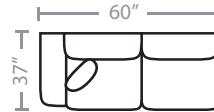

## PIECES

Seat Height: 21    Seat Depth: 21    Arm Height: 27

71 - Loft Sofa / 14 - Full Sleeper

01 - Sofa / 15 - Queen Sleeper

81 - Large Sofa

61 - XL Sofa

02 - Loveseat  
16 - Twin Sleeper

03 - Chair

04 - Ottoman

33 - Sofa Chaise

29 - Cocktail Ottoman

10L - Tux Sofa \*

11L - One Arm Sofa  
39L - One Arm Queen Sleeper

12L - One Arm Loveseat \*

21L - One Arm Chaise \*

17 - Corner Chair

18 - Armless Chair

24L - One Arm Chair \*

54 - Corner Cuddler

23 - Armless Loveseat  
26 - Armless Full Sleeper

35 - Storage Ottoman

41 - Corner Wedge

45L - One Arm Chaise Sofa \*

\* Available in both Left and Right configurations