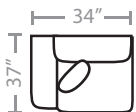

## PIECES

Seat Height: 21    Seat Depth: 21    Arm Height: 27

71 - Loft Sofa / 14 - Full Sleeper

01 - Sofa / 15 - Queen Sleeper

81 - Large Sofa

61 - XL Sofa

02 - Loveseat  
16 - Twin Sleeper

03 - Chair

04 - Ottoman

33 - Sofa Chaise

29 - Cocktail Ottoman

10L - Tux Sofa \*

11L - One Arm Sofa  
39L - One Arm Queen Sleeper

12L - One Arm Loveseat \*

21L - One Arm Chaise \*

17 - Corner Chair

18 - Armless Chair

24L - One Arm Chair \*

54 - Corner Cuddler

23 - Armless Loveseat  
26 - Armless Full Sleeper

35 - Storage Ottoman

41 - Corner Wedge

45L - One Arm Chaise Sofa \*

\* Available in both Left and Right configurations