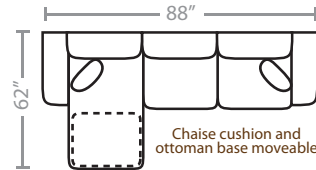

## PIECES

Seat Height: 21    Seat Depth: 21    Arm Height: 27

71 - Loft Sofa / 14 - Full Sleeper

01 - Sofa / 15 - Queen Sleeper

81 - Large Sofa

61 - XL Sofa

02 - Loveseat  
16 - Twin Sleeper

03 - Chair

04 - Ottoman

33 - Sofa Chaise

29 - Cocktail Ottoman

10L - Tux Sofa \*

11L - One Arm Sofa  
39L - One Arm Queen Sleeper

12L - One Arm Loveseat \*

21L - One Arm Chaise \*

17 - Corner Chair