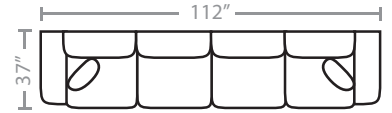

## PIECES

Seat Height: 21    Seat Depth: 21    Arm Height: 27

71 - Loft Sofa / 14 - Full Sleeper

01 - Sofa / 15 - Queen Sleeper

81 - Large Sofa

61 - XL Sofa

02 - Loveseat  
16 - Twin Sleeper

03 - Chair

04 - Ottoman

33 - Sofa Chaise

29 - Cocktail Ottoman

10L - Tux Sofa \*

11L - One Arm Sofa  
39L - One Arm Queen Sleeper

12L - One Arm Loveseat \*

21L - One Arm Chaise \*

17 - Corner Chair