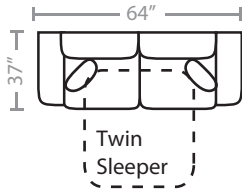

## PIECES

Seat Height: 21    Seat Depth: 21    Arm Height: 27

71 - Loft Sofa / 14 - Full Sleeper

01 - Sofa / 15 - Queen Sleeper

81 - Large Sofa

61 - XL Sofa

02 - Loveseat  
16 - Twin Sleeper

03 - Chair