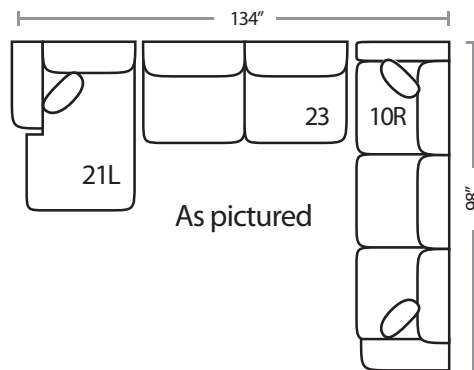

CONFIGURATIONS

As pictured