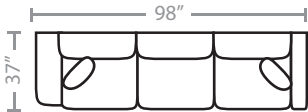

## PIECES

Seat Height: 21    Seat Depth: 21    Arm Height: 27

71 - Loft Sofa / 14 - Full Sleeper

01 - Sofa / 15 - Queen Sleeper

81 - Large Sofa

61 - XL Sofa

02 - Loveseat  
16 - Twin Sleeper

03 - Chair

04 - Ottoman

33 - Sofa Chaise

29 - Cocktail Ottoman

10L - Tux Sofa \*

11L - One Arm Sofa  
39L - One Arm Queen Sleeper

12L - One Arm Loveseat \*

21L - One Arm Chaise \*

17 - Corner Chair

18 - Armless Chair

24L - One Arm Chair \*

54 - Corner Cuddler

23 - Armless Loveseat  
26 - Armless Full Sleeper

35 - Storage Ottoman

41 - Corner Wedge

45L - One Arm Chaise Sofa \*

\* Available in both Left and Right configurations