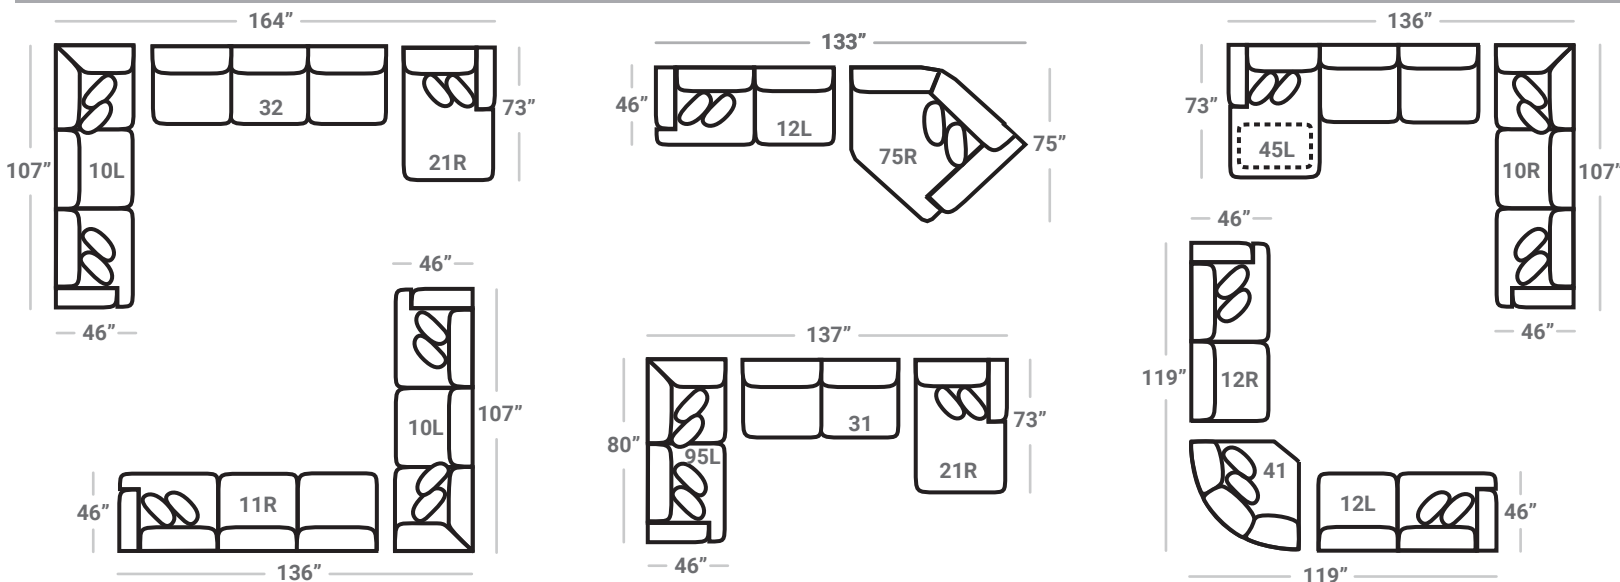

PIECES

Sofa Height : 41" Seat Height: 20" Seat Depth: 26" Arm Height: 26"

SOFAS

01 - Sofa

L: 94" x D: 46"

02 - Loveseat

L: 68" x D: 46"

44 - Double Chair

L: 63" x D: 46"

31 - Armless Loveseat

L: 55" x D: 46"

Sectional Chaise cushions are reversible and can be moved with the ottoman to other sectional pieces with arms

SECTIONALS

17 - Corner Chair

L: 46" x D: 46"

75R - 1 Arm Angled Cuddler \*

L: 70" x D: 75"

OTTOMOS

67 - XL Sq. Cklt Ottoman

L: 50" x D: 50"

13 - Sm. Sq. Otto.  
36 - Sm. Sq. Storage Otto.

L: 30" x D: 30"

29 - Cocktail Otto.  
35 - Storage Otto.

L: 39" x D: 39"

43 - Rect. Otto.  
47 - Rect. Storage Otto.

L: 49" x D: 27"

Feather Seating, Backs and Pillows

\* Available in both Left and Right configurations

CONFIGURATIONS

Dimensions are approximate and subject to change.