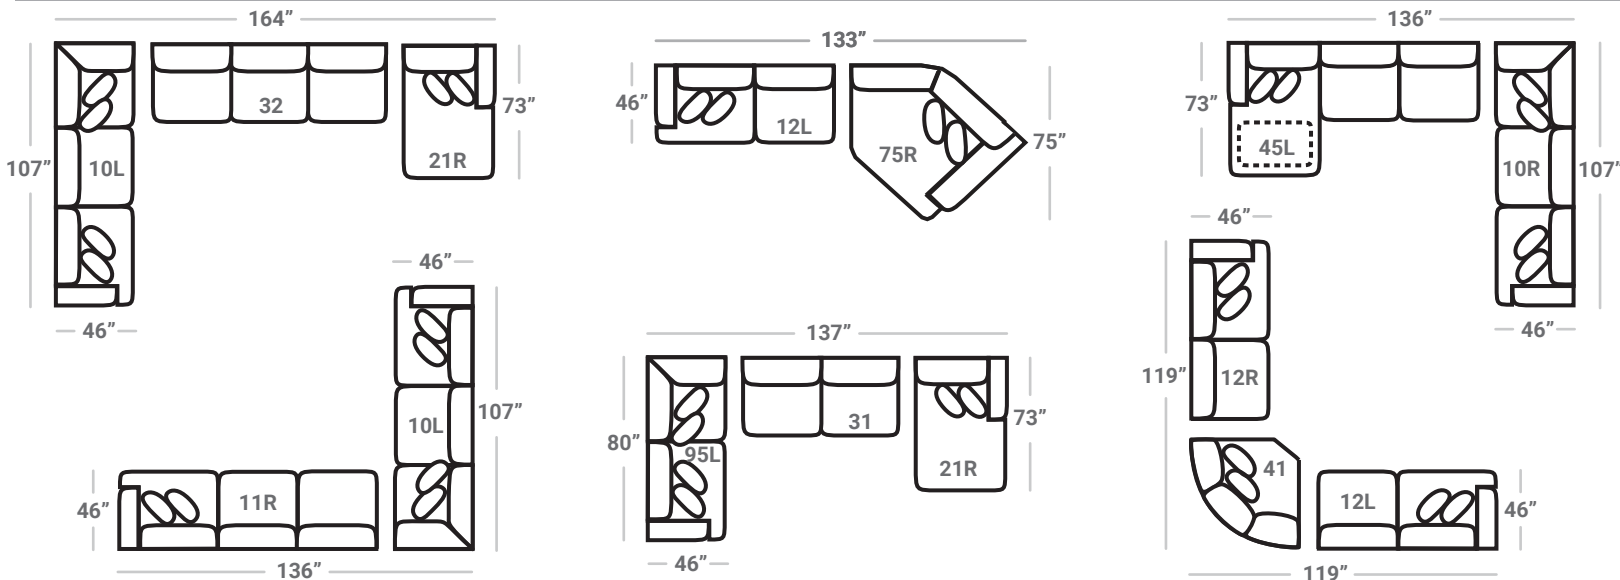

12L - 1 Arm Loveseat *

L: 63" x D: 46"

31 - Armless Loveseat

L: 55" x D: 46"

Sectional Chaise cushions are reversible and can be moved with the ottoman to other sectional pieces with arms

17 - Corner Chair

L: 46" x D: 46"

24L - 1 Arm Chair *

L: 36" x D: 46"

18 - Armless Chair

L: 27" x D: 46"

41 - Corner Wedge

L: 56" x D: 56"

21R - 1 Arm Chaise *

L: 36" x D: 73"

75R - 1 Arm Angled Cuddler *

L: 70" x D: 75"

67 - XL Sq. Cktl Ottoman

L: 50" x D: 50"

29 - Cocktail Otto.

L: 39" x D: 39"

35 - Storage Otto.

L: 38" x D: 38"

43 - Rect. Otto.
47 - Rect. Storage Otto.

L: 49" x D: 27"

Feather Seating, Backs and Pillows

OTTOMANS

* Available in both Left and Right configurations

CONFIGURATIONS

Dimensions are approximate and subject to change.