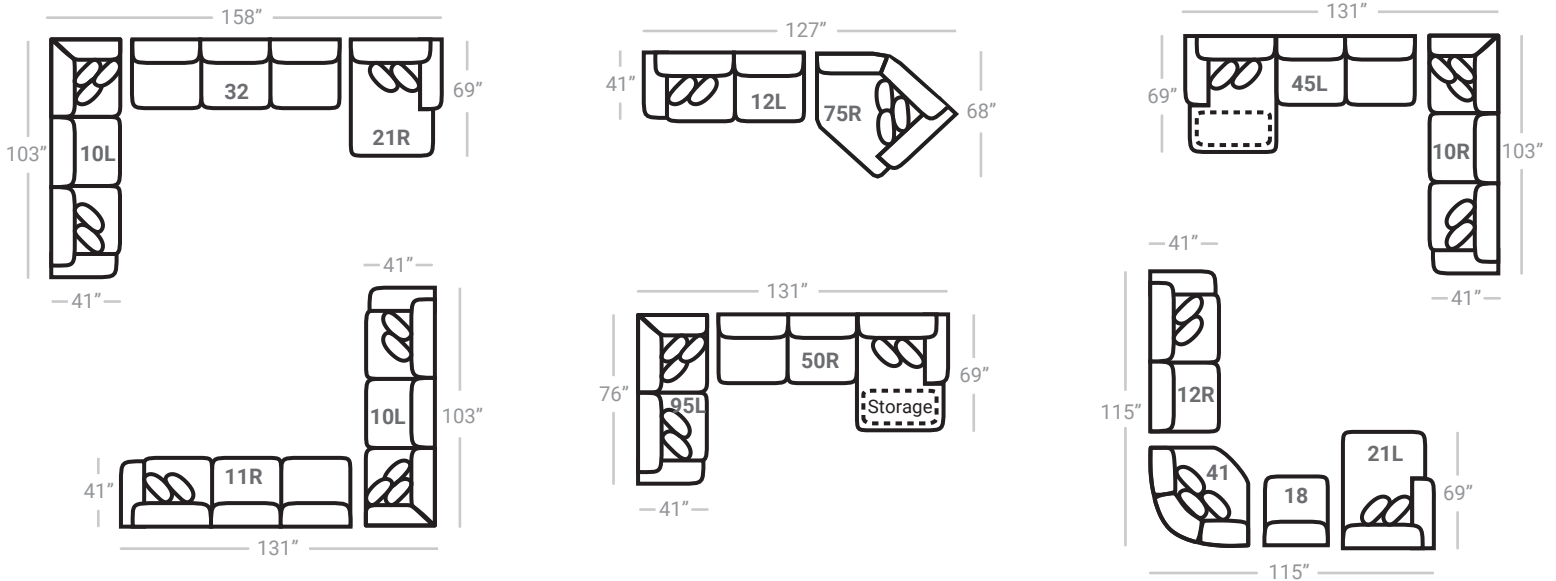

PIECES

Sofa Height: 39" Seat Height: 22" Seat Depth: 21" Arm Height: 27"

SOFAS

SECTIONALS

OTTOS

* Available in both Left and Right configurations

CONFIGURATIONS

Dimensions are approximate and subject to change.