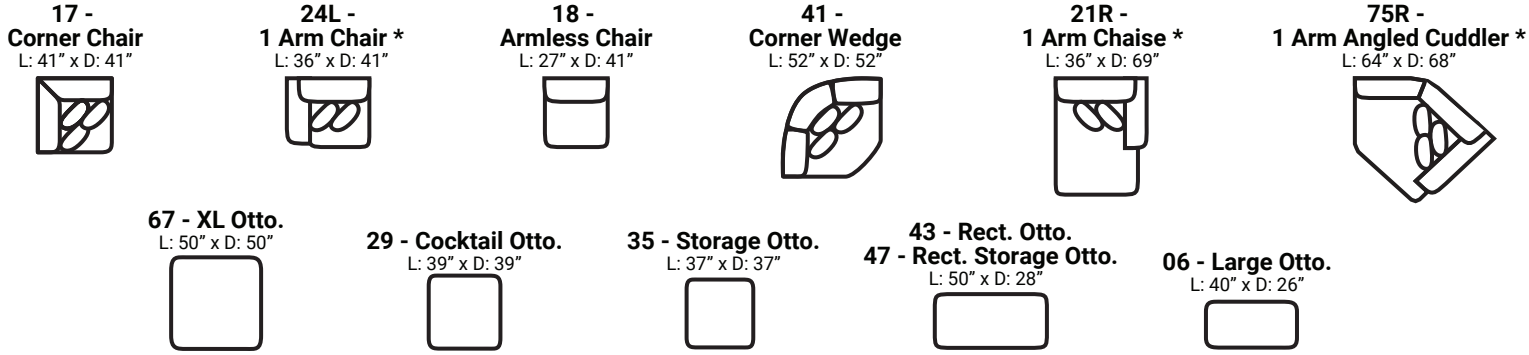

PIECES

Sofa Height: 39" Seat Height: 22" Seat Depth: 21" Arm Height: 27"

SOFAS

SECTIONALS

OTTOS

* Available in both Left and Right configurations

CONFIGURATIONS

Dimensions are approximate and subject to change.