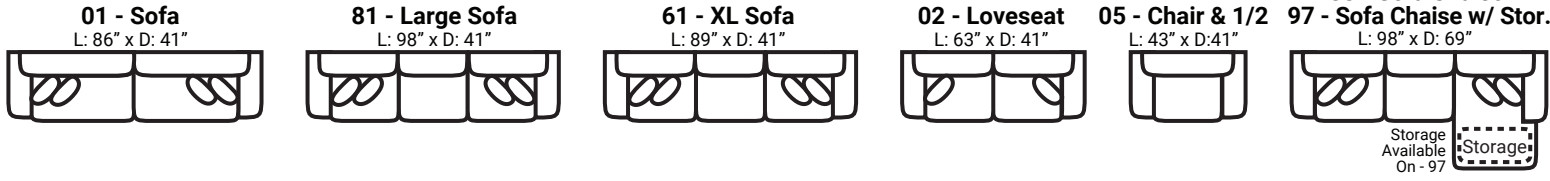

PIECES

Sofa Height: 39" Seat Height: 22" Seat Depth: 21" Arm Height: 27"

SOFAS

SECTIONALS

OTTOS

* Available in both Left and Right configurations

CONFIGURATIONS

Dimensions are approximate and subject to change.