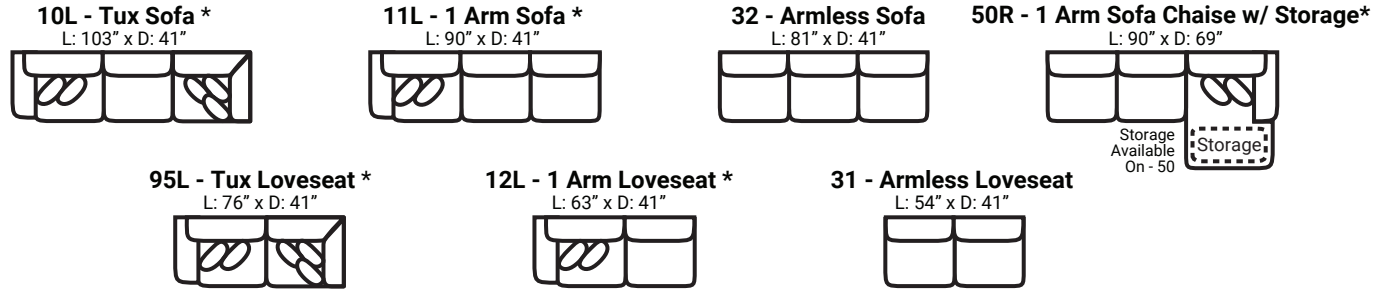

PIECES

Sofa Height: 39" Seat Height: 22" Seat Depth: 21" Arm Height: 27"

SOFAS

SECTIONALS

OTTOS

* Available in both Left and Right configurations

CONFIGURATIONS

Dimensions are approximate and subject to change.