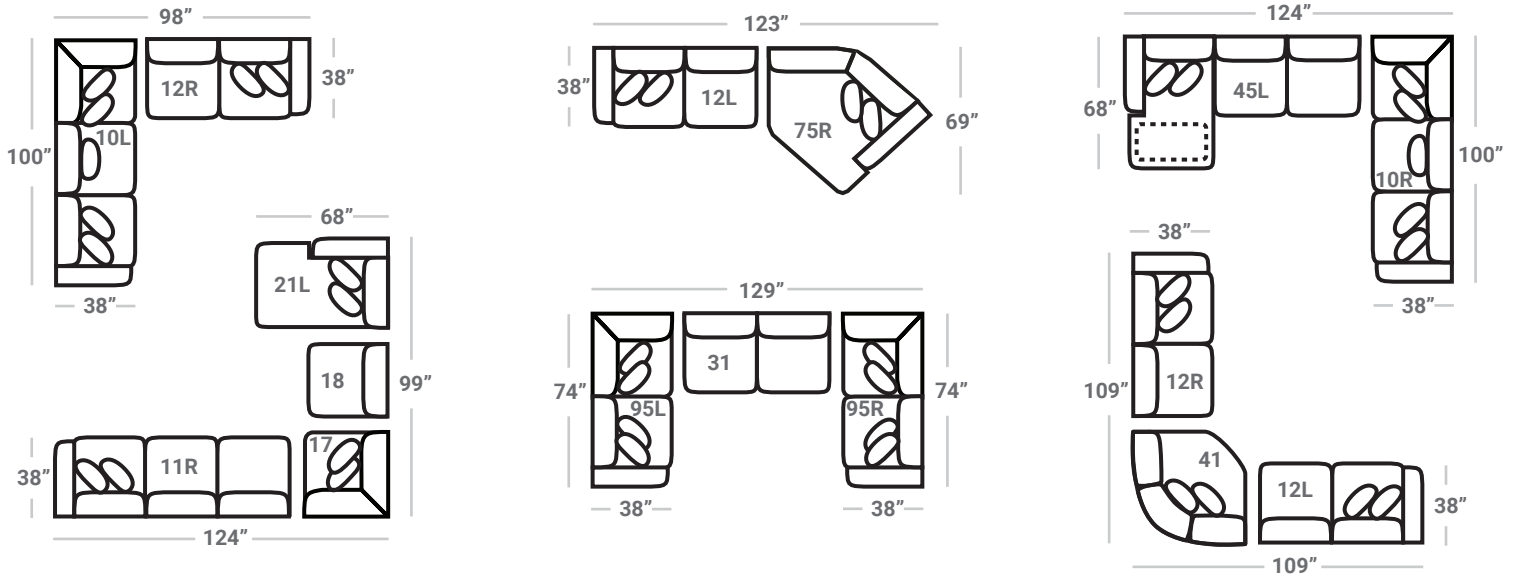

PIECES

SOFAS

**01 - Sofa**  
L: 94" x D: 38"

**71 - Loft Sofa**  
L: 77" x D: 38"

**02 - Loveseat**  
L: 68" x D: 38"

**03 - Chair**  
L: 42" x 38"

**33 - Sofa Chaise**  
L: 94" x D: 68"

Sofa Chaise cushions are reversible and can be moved with the ottoman to the opposite side

**31 - Armless Loveseat**  
L: 53" x D: 38"

**17 - Corner Chair**  
L: 38" x D: 38"

**24L - 1 Arm Chair \***  
L: 35" x D: 38"

**18 - Armless Chair**  
L: 26" x D: 38"

**41 - Corner Wedge**  
L: 49" x D: 49"

**21R - 1 Arm Chaise \***  
L: 35" x D: 68"

**75R - 1 Arm Angled Cuddler \***  
L: 63" x D: 69"

**29 - Cocktail Otto.**  
L: 39" x D: 39"

**35 - Storage Otto.**  
L: 37" x D: 37"

**13 - Sm. Sq. Otto.**  
**36 - Sm. Sq. Storage Otto.**  
L: 30" x D: 30"

**43 - Rect. Otto.**  
**47 - Rect. Storage Otto.**  
L: 50" x D: 28"

**04 - Ottoman**  
L: 30" x D: 20"

\* Available in both Left and Right configurations

CONFIGURATIONS

Dimensions are approximate and subject to change.