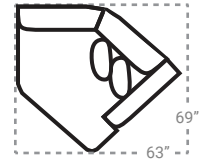

Sectional Chaise cushions are reversible and can be moved with the ottoman to other sectional pieces with arms

Storage Available On - 50

Storage

**95L - Tux Loveseat \***  
L: 74" x D: 38"

**12L - 1 Arm Loveseat \***  
L: 60" x D: 38"

**31 - Armless Loveseat**  
L: 53" x D: 38"

**17 - Corner Chair**  
L: 38" x D: 38"

**24L - 1 Arm Chair \***  
L: 35" x D: 38"

**18 - Armless Chair**  
L: 26" x D: 38"

**41 - Corner Wedge**  
L: 49" x D: 49"

**21R - 1 Arm Chaise \***  
L: 35" x D: 68"

**75R - 1 Arm Angled Cuddler \***  
L: 63" x D: 69"

**29 - Cocktail Otto.**  
L: 39" x D: 39"

**35 - Storage Otto.**  
L: 37" x D: 37"

**13 - Sm. Sq. Otto.**  
**36 - Sm. Sq. Storage Otto.**  
L: 30" x D: 30"

**43 - Rect. Otto.**  
**47 - Rect. Storage Otto.**  
L: 50" x D: 28"

**04 - Ottoman**  
L: 30" x D: 20"

\* Available in both Left and Right configurations

CONFIGURATIONS

Dimensions are approximate and subject to change.