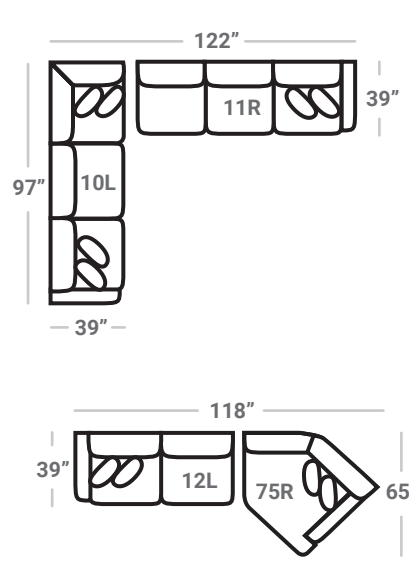

PIECES

Sofa Height : 39" Seat Height: 21" Seat Depth: 20" Arm Height: 27"

SOFAS

**01 - Sofa**  
L: 87" x D: 39"

**02 - Loveseat**  
L: 61" x D: 39"

**03 - Chair**  
L: 35" x D: 39"

**33 - Sofa Chaise**  
L: 87" x D: 66"

**12L - 1 Arm Loveseat \***  
L: 56" x D: 39"

**31 - Armless Loveseat**  
L: 52" x D: 39"

**17 - Corner Chair**  
L: 39" x D: 39"

**24L - 1 Arm Chair \***  
L: 30" x D: 39"

**18 - Armless Chair**  
L: 26" x D: 39"

**54 - Cuddle Corner**  
L: 49" x D: 49"

**21R - 1 Arm Chaise \***  
L: 32" x D: 66"

**75R - 1 Arm Angled Cuddler \***  
L: 62" x D: 65"

OTTOMANS

**29 - Cocktail Otto.**  
L: 39" x D: 39"

**13 - Sm. Sq. Otto.**  
L: 31" x D: 31"

**43 - Rect. Otto.**  
L: 50" x D: 28"

**04 - Ottoman**  
L: 31" x D: 21"

\* Available in both Left and Right configurations

CONFIGURATIONS

Dimensions are approximate and subject to change.