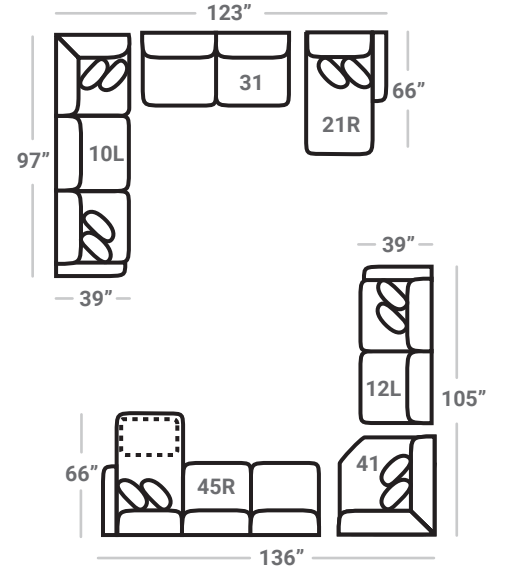

PIECES

Sofa Height : 39" Seat Height: 21" Seat Depth: 20" Arm Height: 27"

SOFAS

**01 - Sofa**  
L: 87" x D: 39"

**02 - Loveseat**  
L: 61" x D: 39"

**03 - Chair**  
L: 35" x D: 39"

**33 - Sofa Chaise**  
L: 87" x D: 66"

**12L - 1 Arm Loveseat \***  
L: 56" x D: 39"

**31 - Armless Loveseat**  
L: 52" x D: 39"

**17 - Corner Chair**  
L: 39" x D: 39"

**24L - 1 Arm Chair \***  
L: 30" x D: 39"

**18 - Armless Chair**  
L: 26" x D: 39"

**54 - Cuddle Corner**  
L: 49" x D: 49"

**21R - 1 Arm Chaise \***  
L: 32" x D: 66"

**75R - 1 Arm Angled Cuddler \***  
L: 62" x D: 65"

OTTOMANS

**29 - Cocktail Otto.**  
L: 39" x D: 39"

**13 - Sm. Sq. Otto.**  
L: 31" x D: 31"

**43 - Rect. Otto.**  
L: 50" x D: 28"

**04 - Ottoman**  
L: 31" x D: 21"

\* Available in both Left and Right configurations

CONFIGURATIONS

Dimensions are approximate and subject to change.