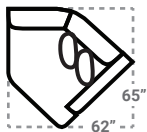

**45R - 1 Arm Sofa Chaise \***  
L: 87" x D: 66"

Sectional Chaise cushions are reversible and can be moved w/ the ottoman to other sectional pieces with arms

SECTIONALS

**95L - Tux Loveseat \***  
L: 71" x D: 39"

**12L - 1 Arm Loveseat \***  
L: 56" x D: 39"

**31 - Armless Loveseat**  
L: 52" x D: 39"

**17 - Corner Chair**  
L: 39" x D: 39"

**24L - 1 Arm Chair \***  
L: 30" x D: 39"

**18 - Armless Chair**  
L: 26" x D: 39"

**54 - Cuddle Corner**  
L: 49" x D: 49"

**21R - 1 Arm Chaise \***  
L: 32" x D: 66"

**75R - 1 Arm Angled Cuddler \***  
L: 62" x D: 65"

OTTOMANS

**29 - Cocktail Otto.**  
L: 39" x D: 39"

**13 - Sm. Sq. Otto.**  
L: 31" x D: 31"

**43 - Rect. Otto.**  
L: 50" x D: 28"

**04 - Ottoman**  
L: 31" x D: 21"

\* Available in both Left and Right configurations

CONFIGURATIONS

Dimensions are approximate and subject to change.