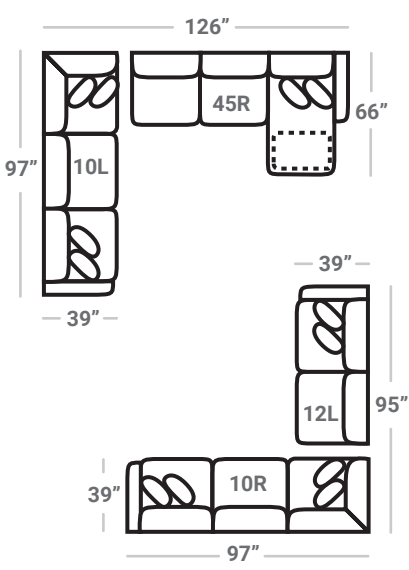

PIECES

Sofa Height : 39" Seat Height: 21" Seat Depth: 20" Arm Height: 27"

SOFAS

**01 - Sofa**  
L: 87" x D: 39"

**02 - Loveseat**  
L: 61" x D: 39"

**03 - Chair**  
L: 35" x D: 39"

**33 - Sofa Chaise**  
L: 87" x D: 66"

**12L - 1 Arm Loveseat \***  
L: 56" x D: 39"

**31 - Armless Loveseat**  
L: 52" x D: 39"

**17 - Corner Chair**  
L: 39" x D: 39"

**24L - 1 Arm Chair \***  
L: 30" x D: 39"

**18 - Armless Chair**  
L: 26" x D: 39"

**54 - Cuddle Corner**  
L: 49" x D: 49"

**21R - 1 Arm Chaise \***  
L: 32" x D: 66"

**75R - 1 Arm Angled Cuddler \***  
L: 62" x D: 65"

OTTOMANS

**29 - Cocktail Otto.**  
L: 39" x D: 39"

**13 - Sm. Sq. Otto.**  
L: 31" x D: 31"

**43 - Rect. Otto.**  
L: 50" x D: 28"

**04 - Ottoman**  
L: 31" x D: 21"

\* Available in both Left and Right configurations

CONFIGURATIONS

Dimensions are approximate and subject to change.