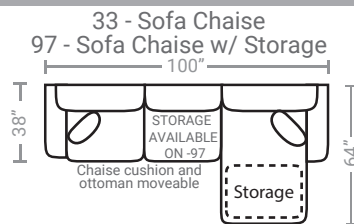

PIECES

Sofa Height: 38" Seat Height: 20" Seat Depth: 21" Arm Height: 28"

*Available in both Left and Right configurations

CONFIGURATIONS

Dimensions are approximate.