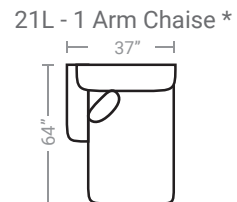

PIECES

Sofa Height: 38" Seat Height: 20" Seat Depth: 21" Arm Height: 28"

*Available in both Left and Right configurations

CONFIGURATIONS

Dimensions are approximate.