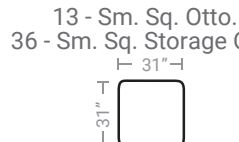

PIECES

Sofa Height: 38" Seat Height: 20" Seat Depth: 21" Arm Height: 28"

*Available in both Left and Right configurations

CONFIGURATIONS

Dimensions are approximate.