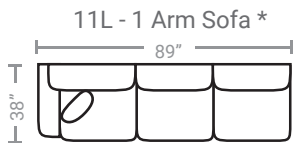

PIECES

Sofa Height: 38" Seat Height: 20" Seat Depth: 21" Arm Height: 28"

*Available in both Left and Right configurations

CONFIGURATIONS

Dimensions are approximate.