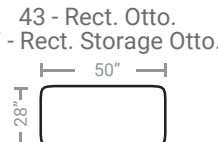

PIECES

Sofa Height: 38" Seat Height: 20" Seat Depth: 21" Arm Height: 28"

*Available in both Left and Right configurations

CONFIGURATIONS

Dimensions are approximate.