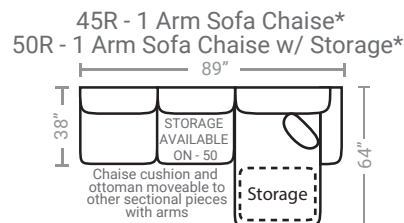

PIECES

Sofa Height: 38" Seat Height: 20" Seat Depth: 21" Arm Height: 28"

*Available in both Left and Right configurations

CONFIGURATIONS

Dimensions are approximate.