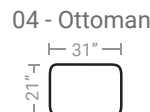

PIECES

Sofa Height: 38" Seat Height: 20" Seat Depth: 21" Arm Height: 28"

*Available in both Left and Right configurations

CONFIGURATIONS

Dimensions are approximate.