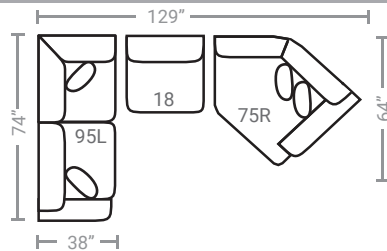

PIECES

Sofa Height: 38" Seat Height: 20" Seat Depth: 21" Arm Height: 28"

*Available in both Left and Right configurations

CONFIGURATIONS

Dimensions are approximate.