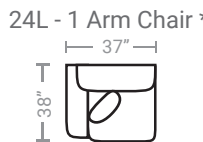

PIECES

Sofa Height: 38" Seat Height: 20" Seat Depth: 21" Arm Height: 28"

*Available in both Left and Right configurations

CONFIGURATIONS

Dimensions are approximate.