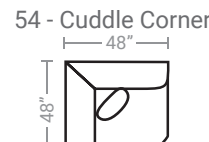

PIECES

Sofa Height: 38" Seat Height: 20" Seat Depth: 21" Arm Height: 28"

*Available in both Left and Right configurations

CONFIGURATIONS

Dimensions are approximate.