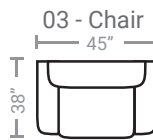

PIECES

Sofa Height: 38" Seat Height: 20" Seat Depth: 21" Arm Height: 28"

*Available in both Left and Right configurations

CONFIGURATIONS

Dimensions are approximate.