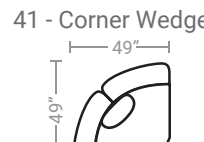

PIECES

Sofa Height: 38" Seat Height: 20" Seat Depth: 21" Arm Height: 28"

*Available in both Left and Right configurations

CONFIGURATIONS

Dimensions are approximate.