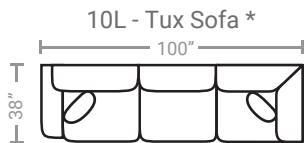

PIECES

Sofa Height: 38" Seat Height: 20" Seat Depth: 21" Arm Height: 28"

*Available in both Left and Right configurations

CONFIGURATIONS

Dimensions are approximate.