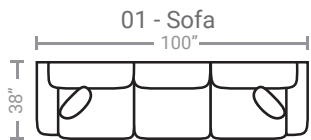

PIECES

Sofa Height: 38" Seat Height: 20" Seat Depth: 21" Arm Height: 28"

*Available in both Left and Right configurations

CONFIGURATIONS

Dimensions are approximate.