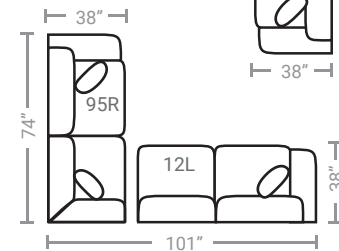

PIECES

Sofa Height: 38" Seat Height: 20" Seat Depth: 21" Arm Height: 28"

*Available in both Left and Right configurations

CONFIGURATIONS

Dimensions are approximate.