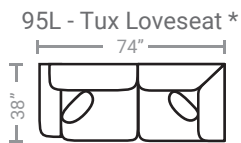

PIECES

Sofa Height: 38" Seat Height: 20" Seat Depth: 21" Arm Height: 28"

*Available in both Left and Right configurations

CONFIGURATIONS

Dimensions are approximate.