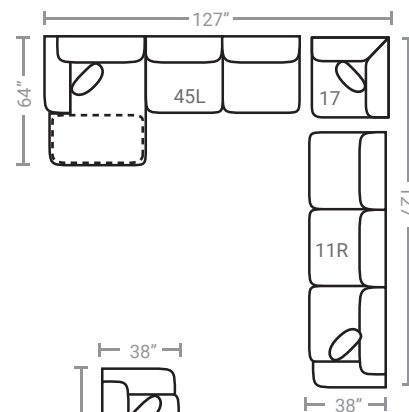

PIECES

Sofa Height: 38" Seat Height: 20" Seat Depth: 21" Arm Height: 28"

*Available in both Left and Right configurations

CONFIGURATIONS

Dimensions are approximate.