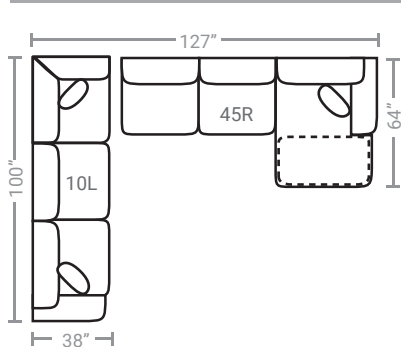

PIECES

Sofa Height: 38" Seat Height: 20" Seat Depth: 21" Arm Height: 28"

*Available in both Left and Right configurations

CONFIGURATIONS

Dimensions are approximate.