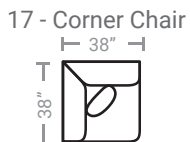

PIECES

Sofa Height: 38" Seat Height: 20" Seat Depth: 21" Arm Height: 28"

*Available in both Left and Right configurations

CONFIGURATIONS

Dimensions are approximate.