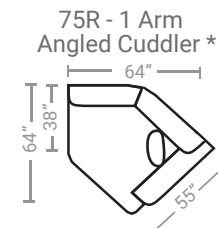

PIECES

Sofa Height: 38" Seat Height: 20" Seat Depth: 21" Arm Height: 28"

*Available in both Left and Right configurations

CONFIGURATIONS

Dimensions are approximate.