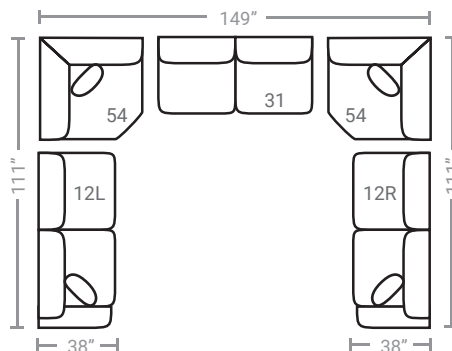

PIECES

Sofa Height: 38" Seat Height: 20" Seat Depth: 21" Arm Height: 28"

*Available in both Left and Right configurations

CONFIGURATIONS

Dimensions are approximate.