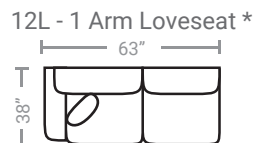

PIECES

Sofa Height: 38" Seat Height: 20" Seat Depth: 21" Arm Height: 28"

*Available in both Left and Right configurations

CONFIGURATIONS

Dimensions are approximate.