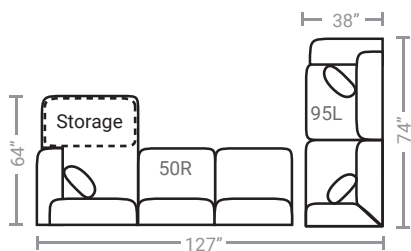

PIECES

Sofa Height: 38" Seat Height: 20" Seat Depth: 21" Arm Height: 28"

*Available in both Left and Right configurations

CONFIGURATIONS

Dimensions are approximate.