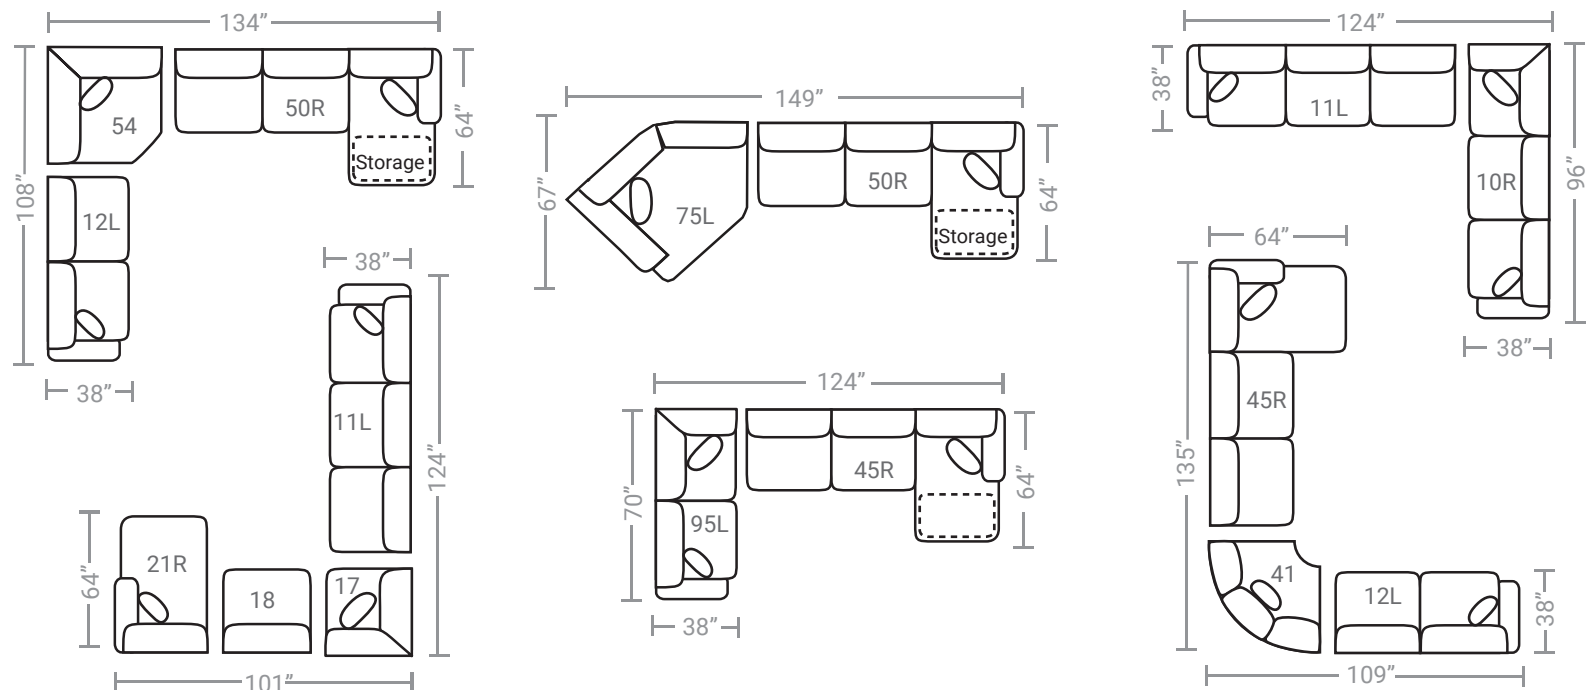

PLEASE NOTE: Sleeper sits 1" higher than other items

Body 1: All Body Fabric -- Contrast 1: Both Sides of Pillows Including Welt

PIECES

Sofa Height : 37" Seat Height: 20" Seat Depth: 22" Arm Height: 25"

*Available in both Left and Right configurations

CONFIGURATIONS

Dimensions are approximate.