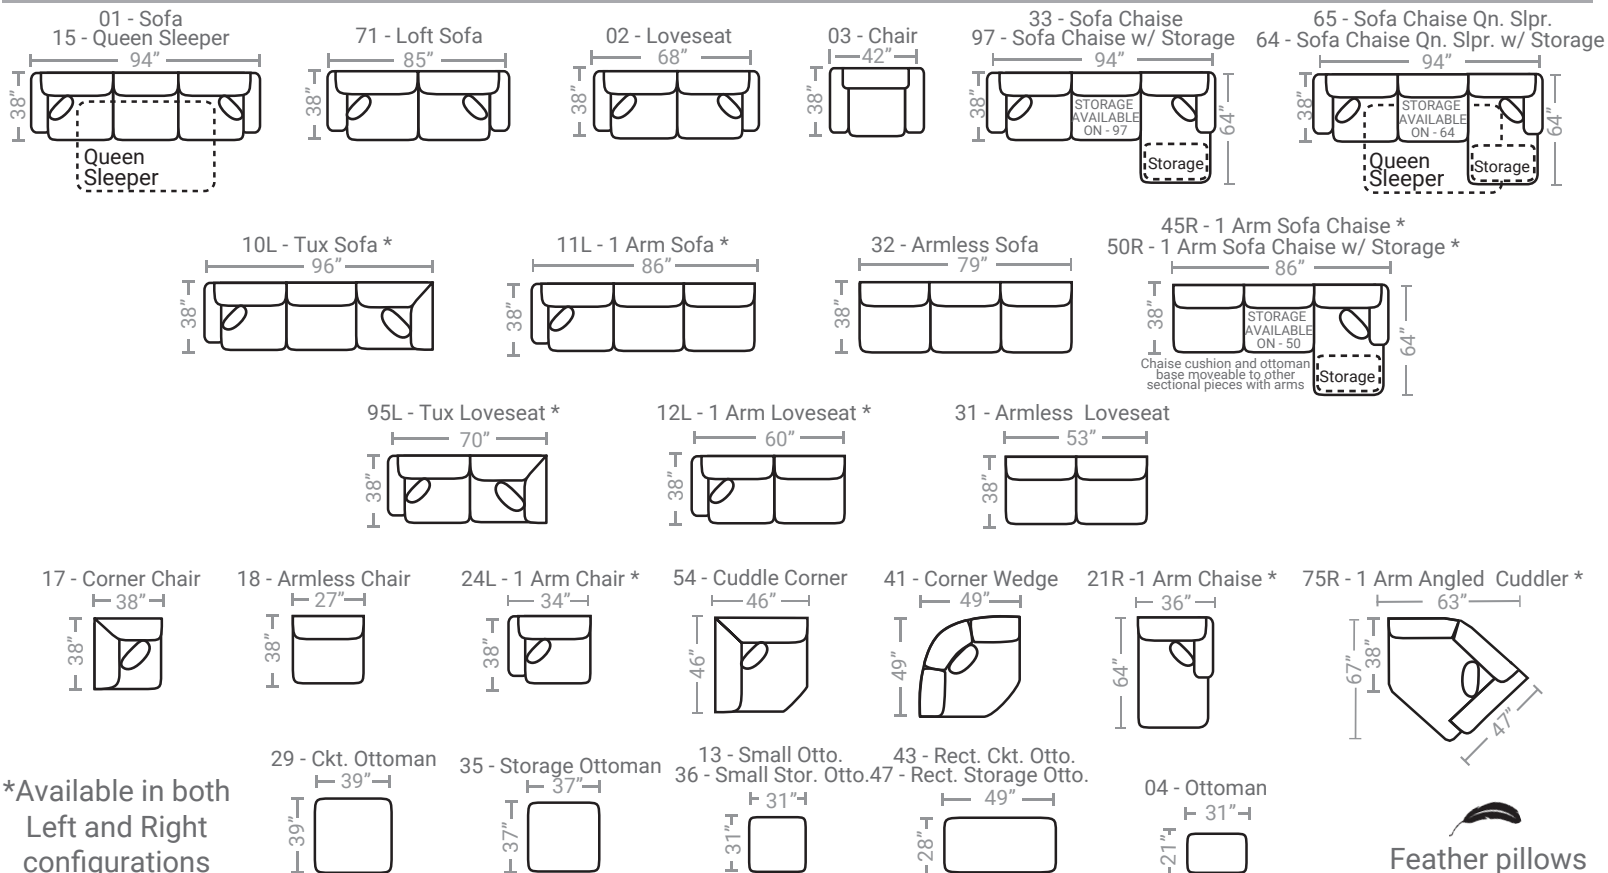

PLEASE NOTE: Sleeper sits 1" higher than other items

Body 1: All Body Fabric -- Contrast 1: Both Sides of Pillows Including Welt

PIECES

Sofa Height : 37" Seat Height: 20" Seat Depth: 22" Arm Height: 25"

*Available in both Left and Right configurations

CONFIGURATIONS

Dimensions are approximate.