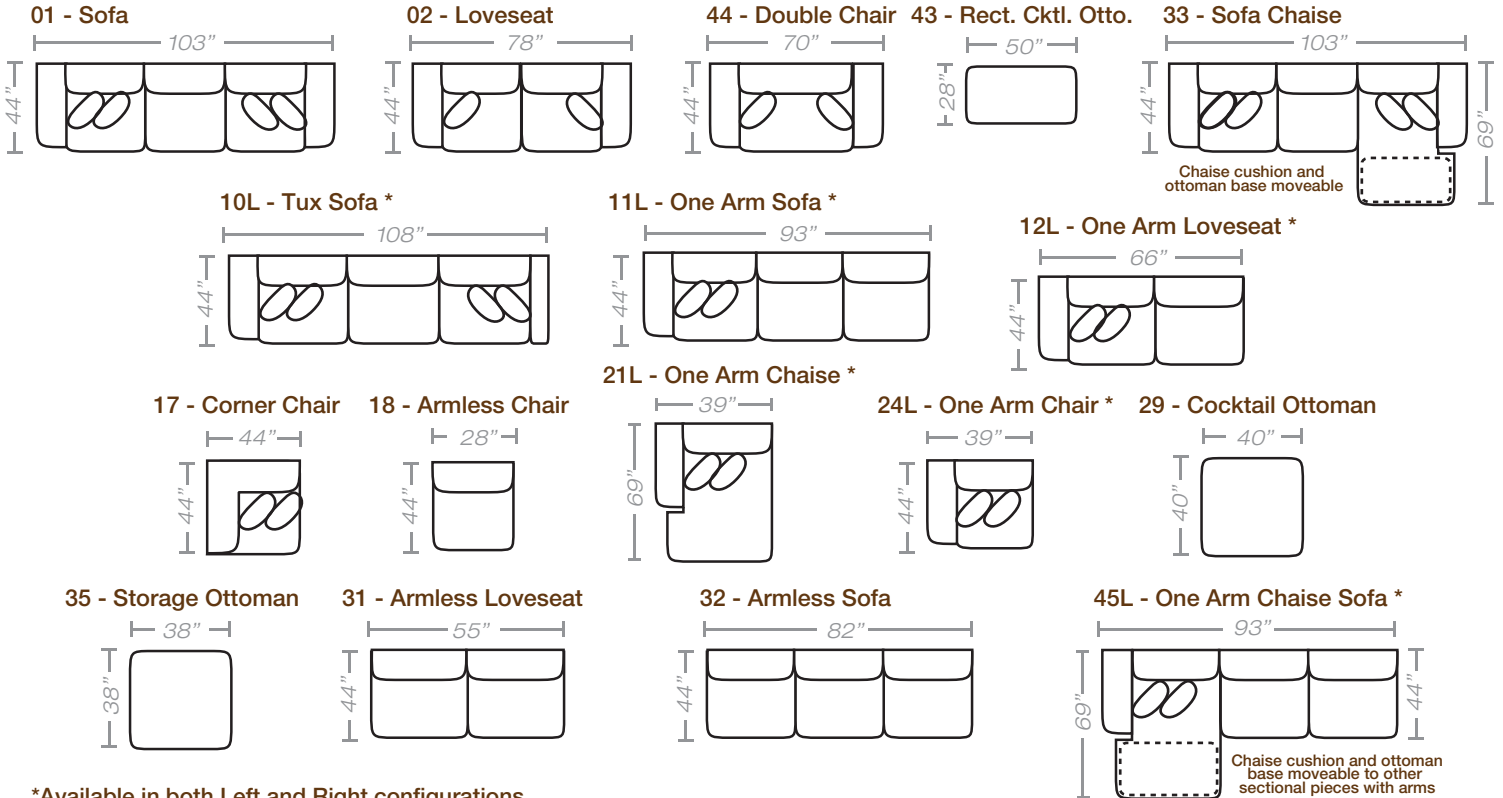

456 think LOCAL

PIECES Seat Height: 22" Seat Depth: 25" Arm Height: 24-28"

*Available in both Left and Right configurations

CONFIGURATIONS

Although believed to be correct, specifications may vary slightly