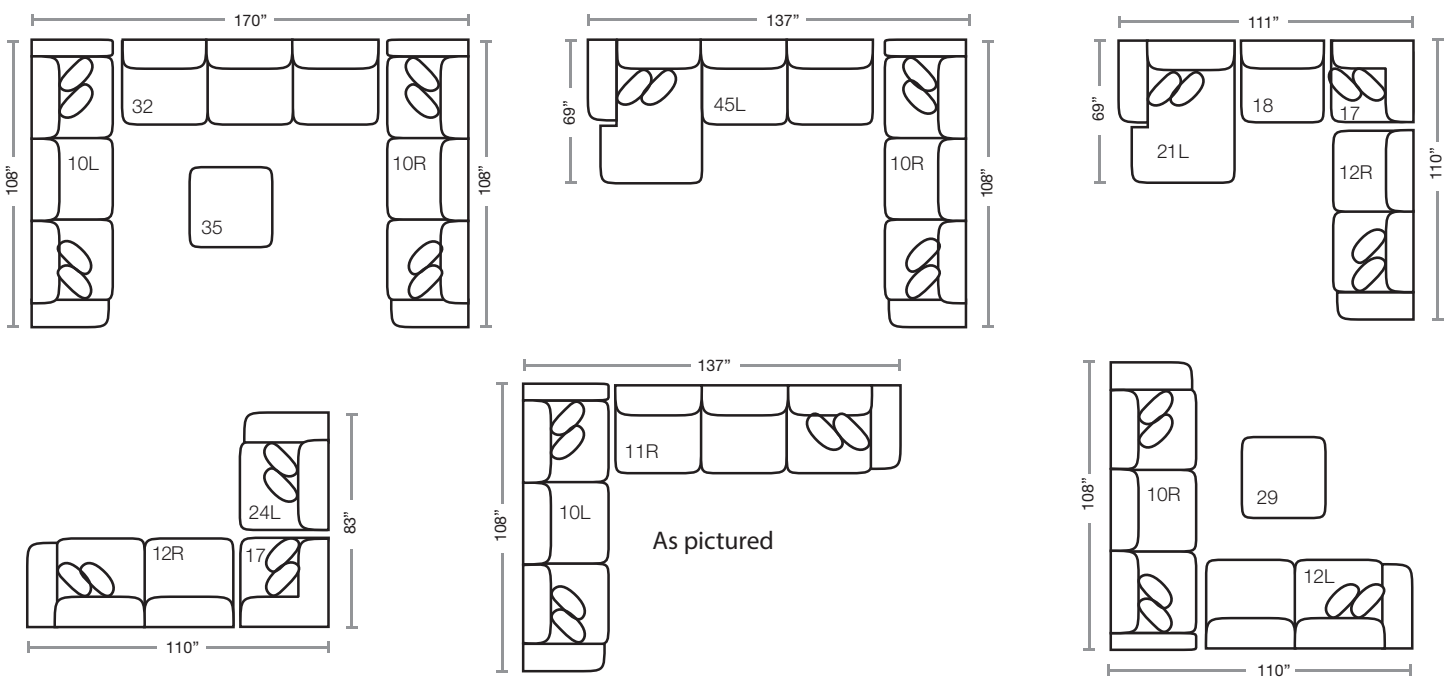

456 think LOCAL

PIECES Seat Height: 22" Seat Depth: 25" Arm Height: 24-28"

*Available in both Left and Right configurations

CONFIGURATIONS

Although believed to be correct, specifications may vary slightly