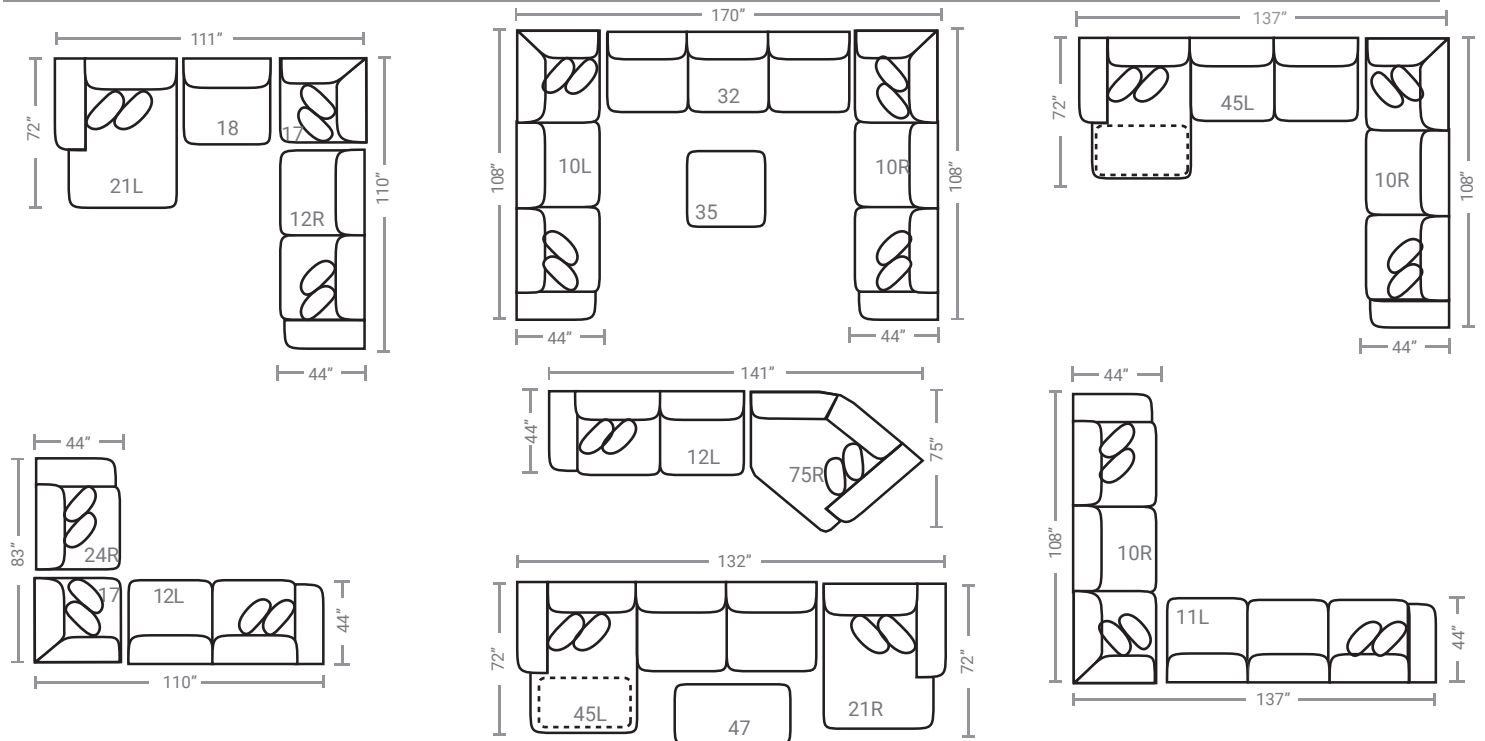

Body 1: Main Body Fabric Including Both Sides of Pillows – Contrast 1 : All Welt

PIECES

Sofa Height: 42" Seat Height: 21" Seat Depth: 25" Arm Height: 28"

*Available in both Left and Right configurations

CONFIGURATIONS

Dimensions are approximate.