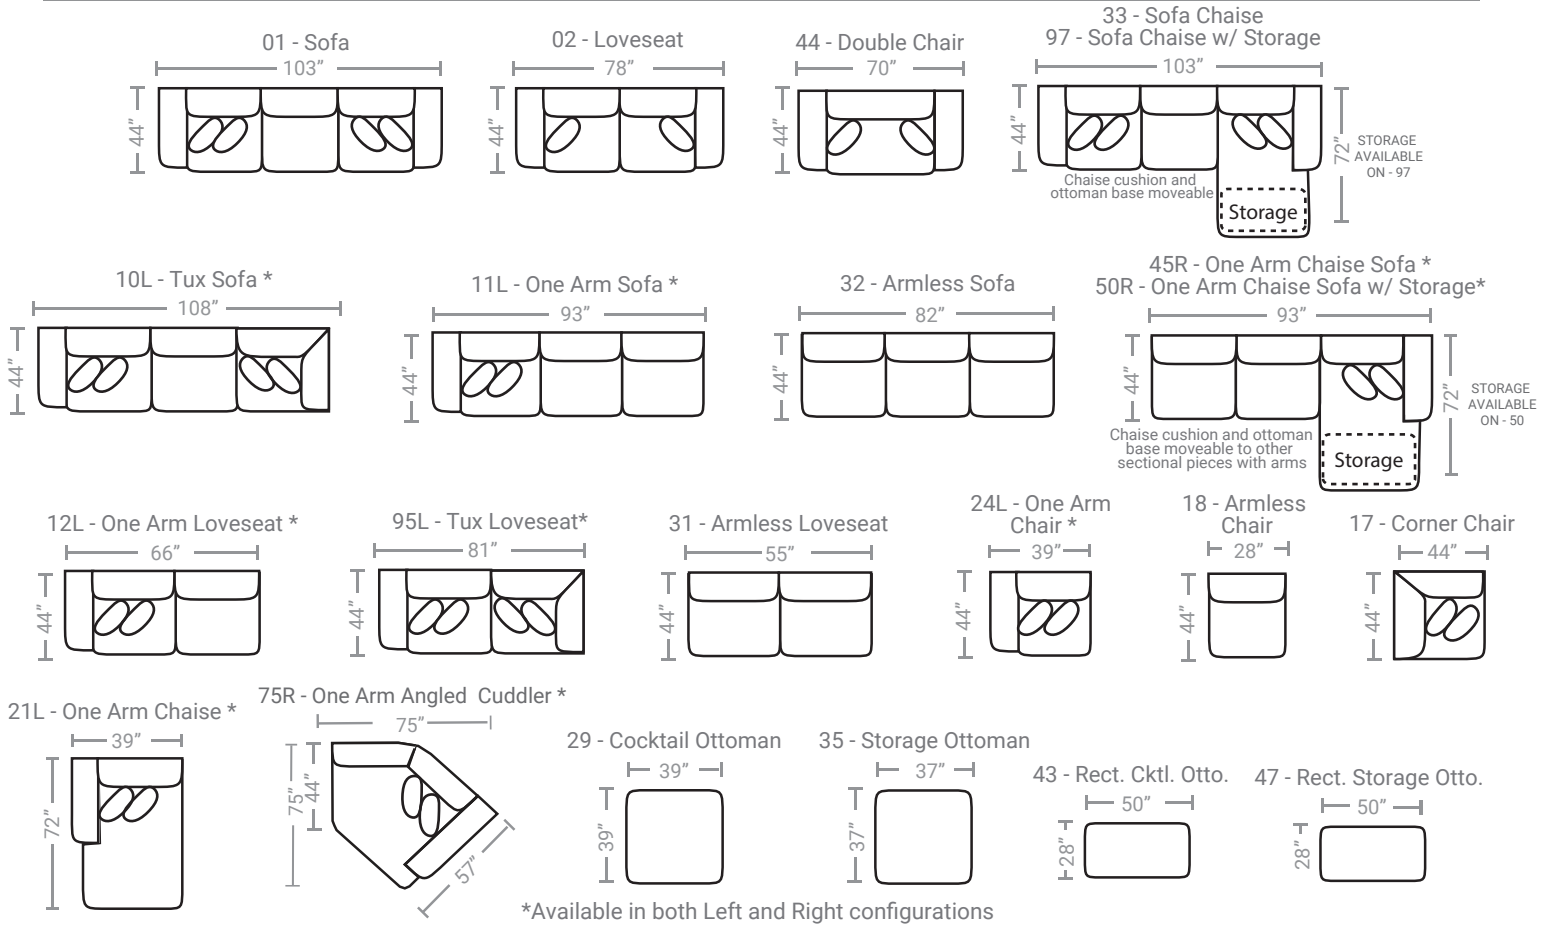

Body 1: Main Body Fabric Including Both Sides of Pillows – Contrast 1 : All Welt

PIECES

Sofa Height: 42" Seat Height: 21" Seat Depth: 25" Arm Height: 28"

*Available in both Left and Right configurations

CONFIGURATIONS

Dimensions are approximate.