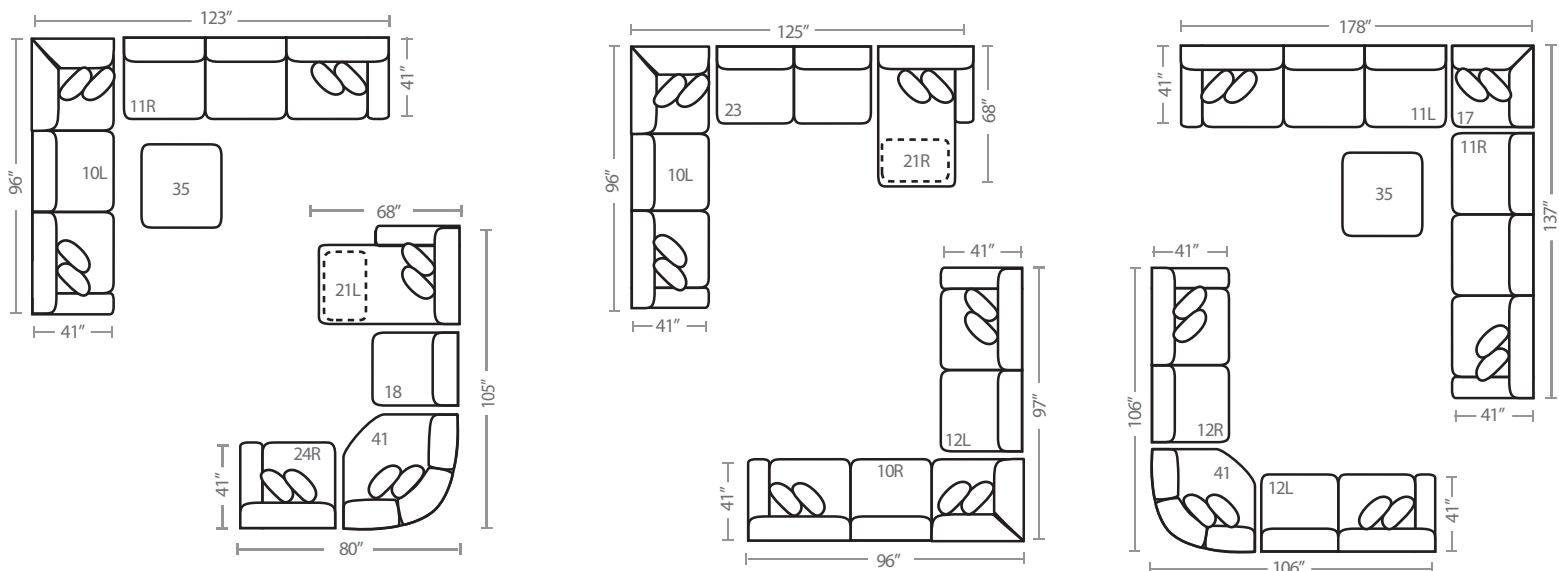

Body 1: All Body Fabric -- Contrast 1 : Both Sides of Pillows (Top Stitched) -- Contrast 2 : Both Sides of Pillows (Top Stitched)

## PIECES

Sofa Height: 36 Seat Height: 20 Seat Depth: 23 Arm Height: 26

## CONFIGURATIONS

Dimensions are approximate.