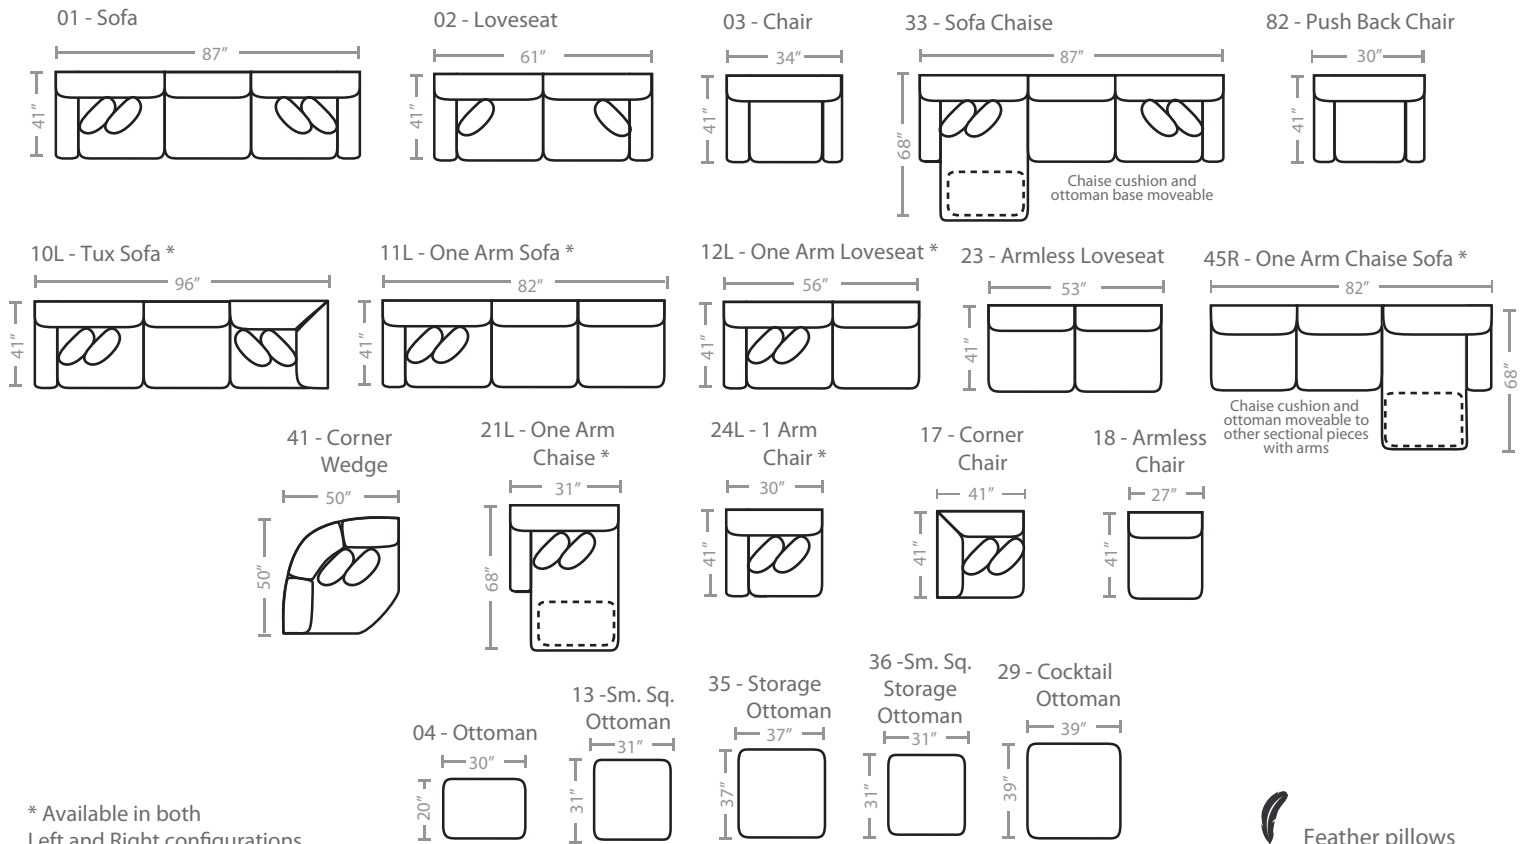

Body 1: All Body Fabric -- Contrast 1 : Both Sides of Pillows (Top Stitched) -- Contrast 2 : Both Sides of Pillows (Top Stitched)

## PIECES

Sofa Height: 36 Seat Height: 20 Seat Depth: 23 Arm Height: 26

## CONFIGURATIONS

Dimensions are approximate.