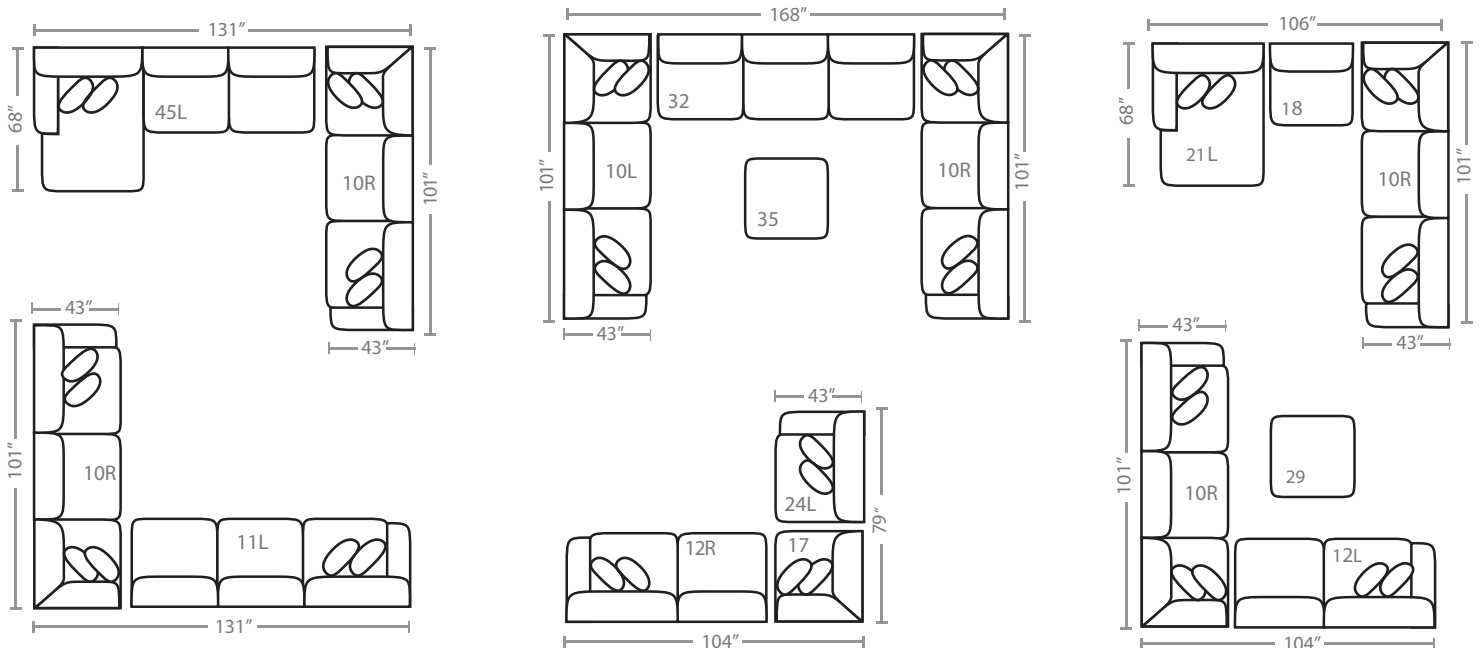

PIECES

Sofa Height: 38" Seat Height: 20" Seat Depth: 26" Arm Height: 25"

\*Available in both Left and Right configurations

CONFIGURATIONS

Dimensions are approximate.