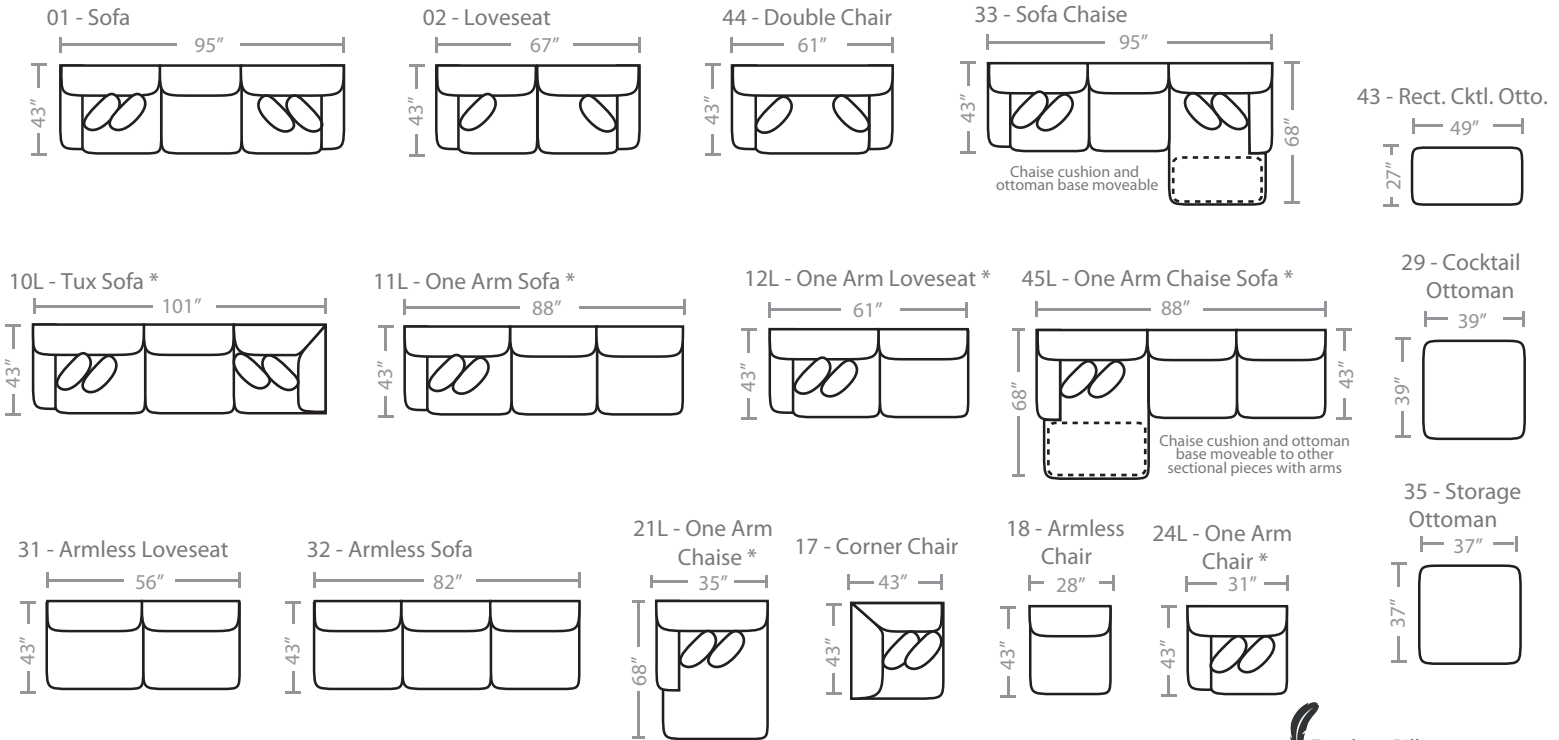

PIECES

Sofa Height: 38" Seat Height: 20" Seat Depth: 26" Arm Height: 25"

\*Available in both Left and Right configurations

CONFIGURATIONS

Dimensions are approximate.