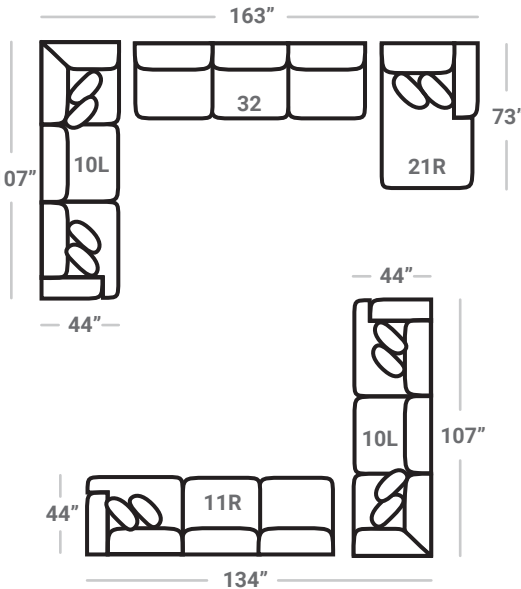

PIECES

Sofa Height : 38" Seat Height: 20" Seat Depth: 26" Arm Height: 26"

SOFAS

01 - Sofa
L: 93" x D: 44"

81 - XL Sofa
L: 97" x D: 44"

02 - Loveseat
L: 67" x D: 44"

44 - Double Chair
L: 59" x D: 44"

33 - Sofa Chaise
97 - Sofa Chaise w/ Stor.
L: 97" x D: 73"

12L - 1 Arm Loveseat *
L: 63" x D: 44"

31 - Armless Loveseat
L: 55" x D: 44"

17 - Corner Chair
L: 44" x D: 44"

24L - 1 Arm Chair *
L: 36" x D: 44"

18 - Armless Chair
L: 28" x D: 44"

41 - Corner Wedge
L: 56" x D: 56"

21R - 1 Arm Chaise *
L: 37" x D: 73"

75R - 1 Arm Angled Cuddler *
L: 70" x D: 75"

67 - XL Ottoman
L: 50" x D: 50"

29 - Cocktail Otto.
L: 40" x D: 40"

35 - Storage Otto.
L: 38" x D: 38"

43 - Rect. Otto.
47 - Rect. Storage Otto.
L: 50" x D: 28"

* Available in both Left and Right configurations

CONFIGURATIONS

Dimensions are approximate and subject to change.