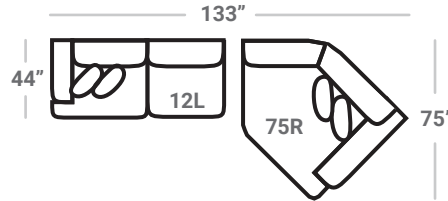

PIECES

Sofa Height : 38" Seat Height: 20" Seat Depth: 26" Arm Height: 26"

SOFAS

01 - Sofa
L: 93" x D: 44"

81 - XL Sofa
L: 97" x D: 44"

02 - Loveseat
L: 67" x D: 44"

44 - Double Chair
L: 59" x D: 44"

33 - Sofa Chaise
97 - Sofa Chaise w/ Stor.
L: 97" x D: 73"

12L - 1 Arm Loveseat *
L: 63" x D: 44"

31 - Armless Loveseat
L: 55" x D: 44"

17 - Corner Chair
L: 44" x D: 44"

24L - 1 Arm Chair *
L: 36" x D: 44"

18 - Armless Chair
L: 28" x D: 44"

41 - Corner Wedge
L: 56" x D: 56"

21R - 1 Arm Chaise *
L: 37" x D: 73"

75R - 1 Arm Angled Cuddler *
L: 70" x D: 75"

67 - XL Ottoman
L: 50" x D: 50"

29 - Cocktail Otto.
L: 40" x D: 40"

35 - Storage Otto.
L: 38" x D: 38"

43 - Rect. Otto.
47 - Rect. Storage Otto.
L: 50" x D: 28"

* Available in both Left and Right configurations

CONFIGURATIONS

Dimensions are approximate and subject to change.