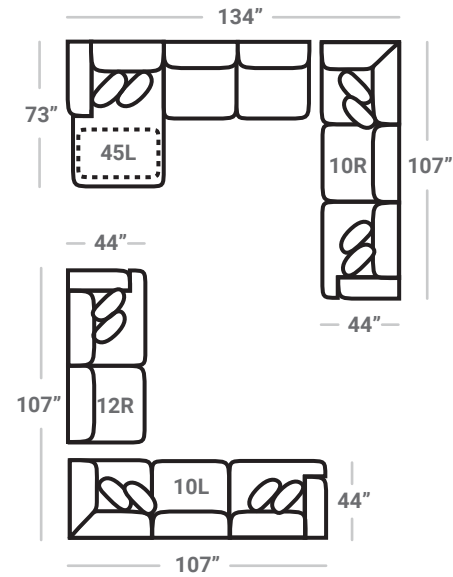

PIECES

Sofa Height : 38" Seat Height: 20" Seat Depth: 26" Arm Height: 26"

SOFAS

01 - Sofa
L: 93" x D: 44"

81 - XL Sofa
L: 97" x D: 44"

02 - Loveseat
L: 67" x D: 44"

44 - Double Chair
L: 59" x D: 44"

33 - Sofa Chaise
97 - Sofa Chaise w/ Stor.
L: 97" x D: 73"

12L - 1 Arm Loveseat *
L: 63" x D: 44"

31 - Armless Loveseat
L: 55" x D: 44"

17 - Corner Chair
L: 44" x D: 44"

24L - 1 Arm Chair *
L: 36" x D: 44"

18 - Armless Chair
L: 28" x D: 44"

41 - Corner Wedge
L: 56" x D: 56"

21R - 1 Arm Chaise *
L: 37" x D: 73"

75R - 1 Arm Angled Cuddler *
L: 70" x D: 75"

67 - XL Ottoman
L: 50" x D: 50"

29 - Cocktail Otto.
L: 40" x D: 40"

35 - Storage Otto.
L: 38" x D: 38"

43 - Rect. Otto.
47 - Rect. Storage Otto.
L: 50" x D: 28"

* Available in both Left and Right configurations

CONFIGURATIONS

Dimensions are approximate and subject to change.