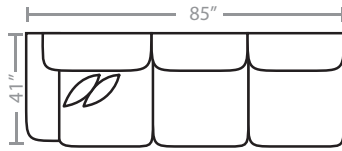

PIECES

Sofa Height : 37" Seat Height: 21" Seat Depth: 23" Arm Height: 26"

01 - Sofa

02 - Loveseat

03 - Chair

33 - Sofa Chaise

Chaise cushion and ottoman base reversible

04 - Ottoman

29 - Cocktail Ottoman

35 - Storage Ottoman

10L - Tux Sofa *

11L - One Arm Sofa *

12R - One Arm Loveseat *

23 - Armless Loveseat

21L - One Arm Chaise *

17 - Corner Chair

18 - Armless Chair

24L - One Arm Chair *

54 - Corner Cuddler

75R - One Arm Angled Cuddler L / R

*Available in both Left and Right configurations

Feather pillows

CONFIGURATIONS

Dimensions are approximate.