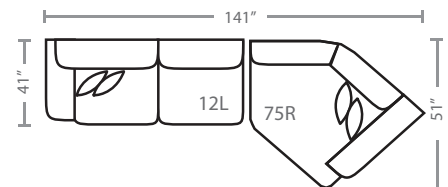

PIECES

Sofa Height : 37" Seat Height: 21" Seat Depth: 23" Arm Height: 26"

01 - Sofa

02 - Loveseat

03 - Chair

33 - Sofa Chaise

Chaise cushion and ottoman base reversible

04 - Ottoman

18 - Armless Chair

24L - One Arm Chair *

54 - Corner Cuddler

75R - One Arm Angled Cuddler L / R

*Available in both Left and Right configurations

Feather pillows

CONFIGURATIONS

Dimensions are approximate.