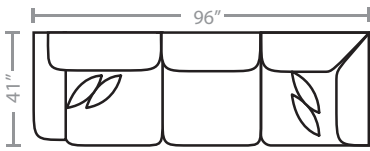

PIECES

Sofa Height : 37" Seat Height: 21" Seat Depth: 23" Arm Height: 26"

01 - Sofa

02 - Loveseat

03 - Chair

33 - Sofa Chaise

Chaise cushion and ottoman base reversible

04 - Ottoman

29 - Cocktail Ottoman

35 - Storage Ottoman

10L - Tux Sofa *

11L - One Arm Sofa *

12R - One Arm Loveseat *

23 - Armless Loveseat

21L - One Arm Chaise *

17 - Corner Chair