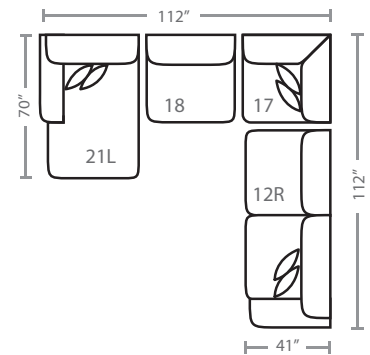

PIECES

Sofa Height : 37" Seat Height: 21" Seat Depth: 23" Arm Height: 26"

01 - Sofa

02 - Loveseat

03 - Chair

33 - Sofa Chaise

Chaise cushion and ottoman base reversible

04 - Ottoman

29 - Cocktail Ottoman

35 - Storage Ottoman

10L - Tux Sofa *

11L - One Arm Sofa *

12R - One Arm Loveseat *

23 - Armless Loveseat

21L - One Arm Chaise *

17 - Corner Chair

18 - Armless Chair

24L - One Arm Chair *

54 - Corner Cuddler

75R - One Arm Angled Cuddler L / R

*Available in both Left and Right configurations

Feather pillows

CONFIGURATIONS

Dimensions are approximate.