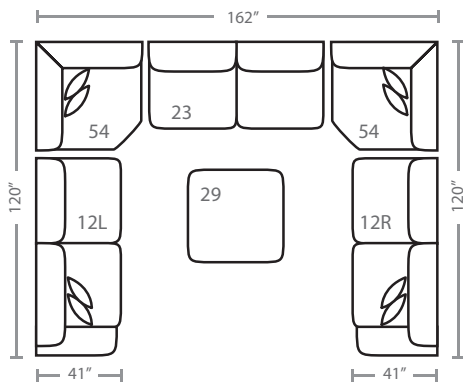

PIECES

Sofa Height : 37" Seat Height: 21" Seat Depth: 23" Arm Height: 26"

01 - Sofa

02 - Loveseat

03 - Chair

33 - Sofa Chaise

Chaise cushion and ottoman base reversible

04 - Ottoman

29 - Cocktail Ottoman

35 - Storage Ottoman

10L - Tux Sofa *

11L - One Arm Sofa *

12R - One Arm Loveseat *

23 - Armless Loveseat

21L - One Arm Chaise *

17 - Corner Chair

18 - Armless Chair

24L - One Arm Chair *

54 - Corner Cuddler

75R - One Arm Angled Cuddler L / R

*Available in both Left and Right configurations

Feather pillows

CONFIGURATIONS

Dimensions are approximate.