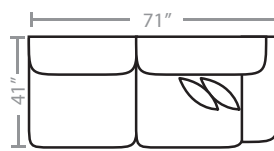

PIECES

Sofa Height : 37" Seat Height: 21" Seat Depth: 23" Arm Height: 26"

01 - Sofa

02 - Loveseat

03 - Chair

33 - Sofa Chaise

Chaise cushion and ottoman base reversible

04 - Ottoman

29 - Cocktail Ottoman

35 - Storage Ottoman

10L - Tux Sofa *

11L - One Arm Sofa *

12R - One Arm Loveseat *

23 - Armless Loveseat

21L - One Arm Chaise *

17 - Corner Chair

18 - Armless Chair

24L - One Arm Chair *

54 - Corner Cuddler

75R - One Arm Angled Cuddler L / R

*Available in both Left and Right configurations

Feather pillows

CONFIGURATIONS

Dimensions are approximate.