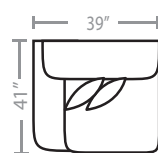

PIECES

Sofa Height : 37" Seat Height: 21" Seat Depth: 23" Arm Height: 26"

01 - Sofa

02 - Loveseat

03 - Chair

33 - Sofa Chaise

Chaise cushion and ottoman base reversible

04 - Ottoman

29 - Cocktail Ottoman

35 - Storage Ottoman

10L - Tux Sofa *

11L - One Arm Sofa *

12R - One Arm Loveseat *

23 - Armless Loveseat

21L - One Arm Chaise *

17 - Corner Chair

18 - Armless Chair

24L - One Arm Chair *

54 - Corner Cuddler

75R - One Arm Angled Cuddler L / R

*Available in both Left and Right configurations

Feather pillows

CONFIGURATIONS

Dimensions are approximate.