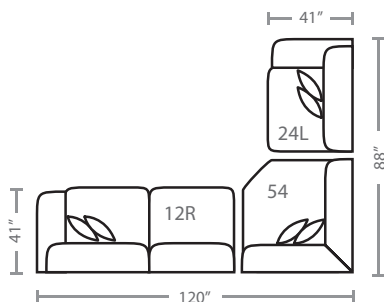

PIECES

Sofa Height : 37" Seat Height: 21" Seat Depth: 23" Arm Height: 26"

01 - Sofa

02 - Loveseat

03 - Chair

33 - Sofa Chaise

Chaise cushion and ottoman base reversible

04 - Ottoman

18 - Armless Chair

24L - One Arm Chair *

54 - Corner Cuddler

75R - One Arm Angled Cuddler L / R

*Available in both Left and Right configurations

Feather pillows

CONFIGURATIONS

Dimensions are approximate.