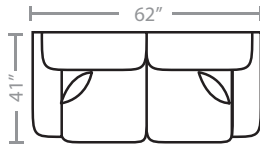

PIECES

Sofa Height : 37" Seat Height: 21" Seat Depth: 23" Arm Height: 26"

01 - Sofa

02 - Loveseat

03 - Chair

33 - Sofa Chaise

Chaise cushion and ottoman base reversible

04 - Ottoman