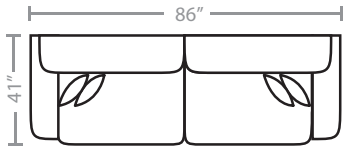

PIECES

Sofa Height : 37" Seat Height: 21" Seat Depth: 23" Arm Height: 26"

01 - Sofa

02 - Loveseat

03 - Chair

33 - Sofa Chaise

Chaise cushion and ottoman base reversible

04 - Ottoman

29 - Cocktail Ottoman

35 - Storage Ottoman

10L - Tux Sofa *

11L - One Arm Sofa *

12R - One Arm Loveseat *

23 - Armless Loveseat

21L - One Arm Chaise *

17 - Corner Chair