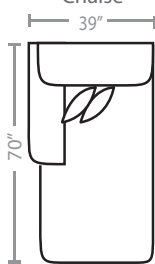

PIECES

Sofa Height : 37" Seat Height: 21" Seat Depth: 23" Arm Height: 26"

01 - Sofa

02 - Loveseat

03 - Chair

33 - Sofa Chaise

Chaise cushion and ottoman base reversible

04 - Ottoman

29 - Cocktail Ottoman

35 - Storage Ottoman

10L - Tux Sofa *

11L - One Arm Sofa *

12R - One Arm Loveseat *

23 - Armless Loveseat

21L - One Arm Chaise *

17 - Corner Chair

18 - Armless Chair

24L - One Arm Chair *

54 - Corner Cuddler

75R - One Arm Angled Cuddler L / R

*Available in both Left and Right configurations

Feather pillows

CONFIGURATIONS

Dimensions are approximate.