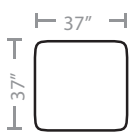

35 - Storage Ottoman