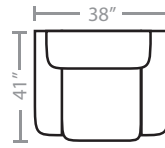

PIECES

Sofa Height : 37" Seat Height: 21" Seat Depth: 23" Arm Height: 26"

01 - Sofa

02 - Loveseat

03 - Chair

33 - Sofa Chaise

Chaise cushion and ottoman base reversible

04 - Ottoman