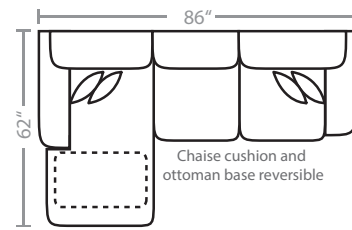

PIECES

Sofa Height : 37" Seat Height: 21" Seat Depth: 23" Arm Height: 26"

01 - Sofa

02 - Loveseat

03 - Chair

33 - Sofa Chaise

Chaise cushion and ottoman base reversible

04 - Ottoman

29 - Cocktail Ottoman

35 - Storage Ottoman

10L - Tux Sofa *

11L - One Arm Sofa *

12R - One Arm Loveseat *

23 - Armless Loveseat

21L - One Arm Chaise *

17 - Corner Chair

18 - Armless Chair

24L - One Arm Chair *

54 - Corner Cuddler

75R - One Arm Angled Cuddler L / R

*Available in both Left and Right configurations

Feather pillows

CONFIGURATIONS

Dimensions are approximate.