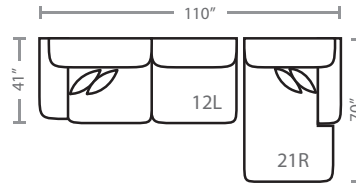

PIECES

Sofa Height : 37" Seat Height: 21" Seat Depth: 23" Arm Height: 26"

01 - Sofa

02 - Loveseat

03 - Chair

33 - Sofa Chaise

Chaise cushion and ottoman base reversible

04 - Ottoman

18 - Armless Chair

24L - One Arm Chair *

54 - Corner Cuddler

75R - One Arm Angled Cuddler L / R

*Available in both Left and Right configurations

Feather pillows

CONFIGURATIONS

Dimensions are approximate.