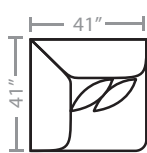

PIECES

Sofa Height : 37" Seat Height: 21" Seat Depth: 23" Arm Height: 26"

01 - Sofa

02 - Loveseat

03 - Chair

33 - Sofa Chaise

Chaise cushion and ottoman base reversible

04 - Ottoman

29 - Cocktail Ottoman

35 - Storage Ottoman

10L - Tux Sofa *

11L - One Arm Sofa *

12R - One Arm Loveseat *

23 - Armless Loveseat

21L - One Arm Chaise *

17 - Corner Chair

18 - Armless Chair

24L - One Arm Chair *

54 - Corner Cuddler

75R - One Arm Angled Cuddler L / R

*Available in both Left and Right configurations

Feather pillows

CONFIGURATIONS

Dimensions are approximate.