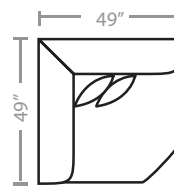

PIECES

Sofa Height : 37" Seat Height: 21" Seat Depth: 23" Arm Height: 26"

01 - Sofa

02 - Loveseat

03 - Chair

33 - Sofa Chaise

Chaise cushion and ottoman base reversible

04 - Ottoman

29 - Cocktail Ottoman

35 - Storage Ottoman

10L - Tux Sofa *

11L - One Arm Sofa *

12R - One Arm Loveseat *

23 - Armless Loveseat

21L - One Arm Chaise *

17 - Corner Chair

18 - Armless Chair

24L - One Arm Chair *

54 - Corner Cuddler

75R - One Arm Angled Cuddler L / R

*Available in both Left and Right configurations

Feather pillows

CONFIGURATIONS

Dimensions are approximate.