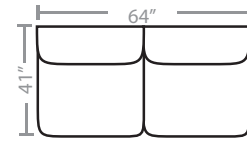

PIECES

Sofa Height : 37" Seat Height: 21" Seat Depth: 23" Arm Height: 26"

01 - Sofa

02 - Loveseat

03 - Chair

33 - Sofa Chaise

Chaise cushion and ottoman base reversible

04 - Ottoman

29 - Cocktail Ottoman

35 - Storage Ottoman

10L - Tux Sofa *

11L - One Arm Sofa *

12R - One Arm Loveseat *

23 - Armless Loveseat

21L - One Arm Chaise *

17 - Corner Chair

18 - Armless Chair

24L - One Arm Chair *

54 - Corner Cuddler

75R - One Arm Angled Cuddler L / R

*Available in both Left and Right configurations

Feather pillows

CONFIGURATIONS

Dimensions are approximate.