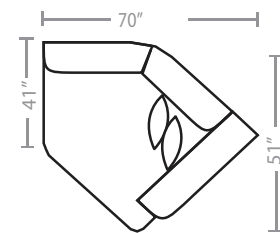

PIECES

Sofa Height : 37" Seat Height: 21" Seat Depth: 23" Arm Height: 26"

01 - Sofa

02 - Loveseat

03 - Chair

33 - Sofa Chaise

Chaise cushion and ottoman base reversible

04 - Ottoman

18 - Armless Chair

24L - One Arm Chair *

54 - Corner Cuddler

75R - One Arm Angled Cuddler L / R

*Available in both Left and Right configurations

Feather pillows

CONFIGURATIONS

Dimensions are approximate.