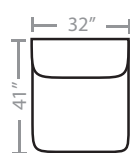

PIECES

Sofa Height : 37" Seat Height: 21" Seat Depth: 23" Arm Height: 26"

01 - Sofa

02 - Loveseat

03 - Chair

33 - Sofa Chaise

Chaise cushion and ottoman base reversible

04 - Ottoman

29 - Cocktail Ottoman

35 - Storage Ottoman

10L - Tux Sofa *

11L - One Arm Sofa *

12R - One Arm Loveseat *

23 - Armless Loveseat

21L - One Arm Chaise *

17 - Corner Chair

18 - Armless Chair

24L - One Arm Chair *

54 - Corner Cuddler

75R - One Arm Angled Cuddler L / R

*Available in both Left and Right configurations

Feather pillows

CONFIGURATIONS

Dimensions are approximate.