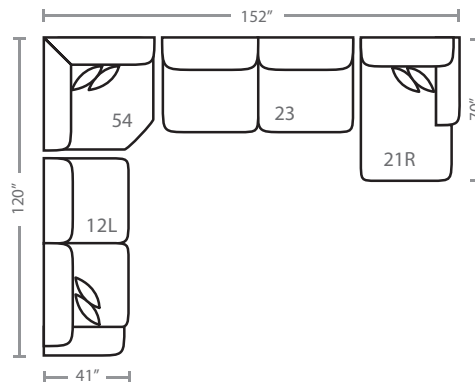

PIECES

Sofa Height : 37" Seat Height: 21" Seat Depth: 23" Arm Height: 26"

01 - Sofa

02 - Loveseat

03 - Chair

33 - Sofa Chaise

Chaise cushion and ottoman base reversible

04 - Ottoman

29 - Cocktail Ottoman

35 - Storage Ottoman

10L - Tux Sofa *

11L - One Arm Sofa *

12R - One Arm Loveseat *

23 - Armless Loveseat

21L - One Arm Chaise *

17 - Corner Chair

18 - Armless Chair

24L - One Arm Chair *

54 - Corner Cuddler

75R - One Arm Angled Cuddler L / R

*Available in both Left and Right configurations

Feather pillows

CONFIGURATIONS

Dimensions are approximate.