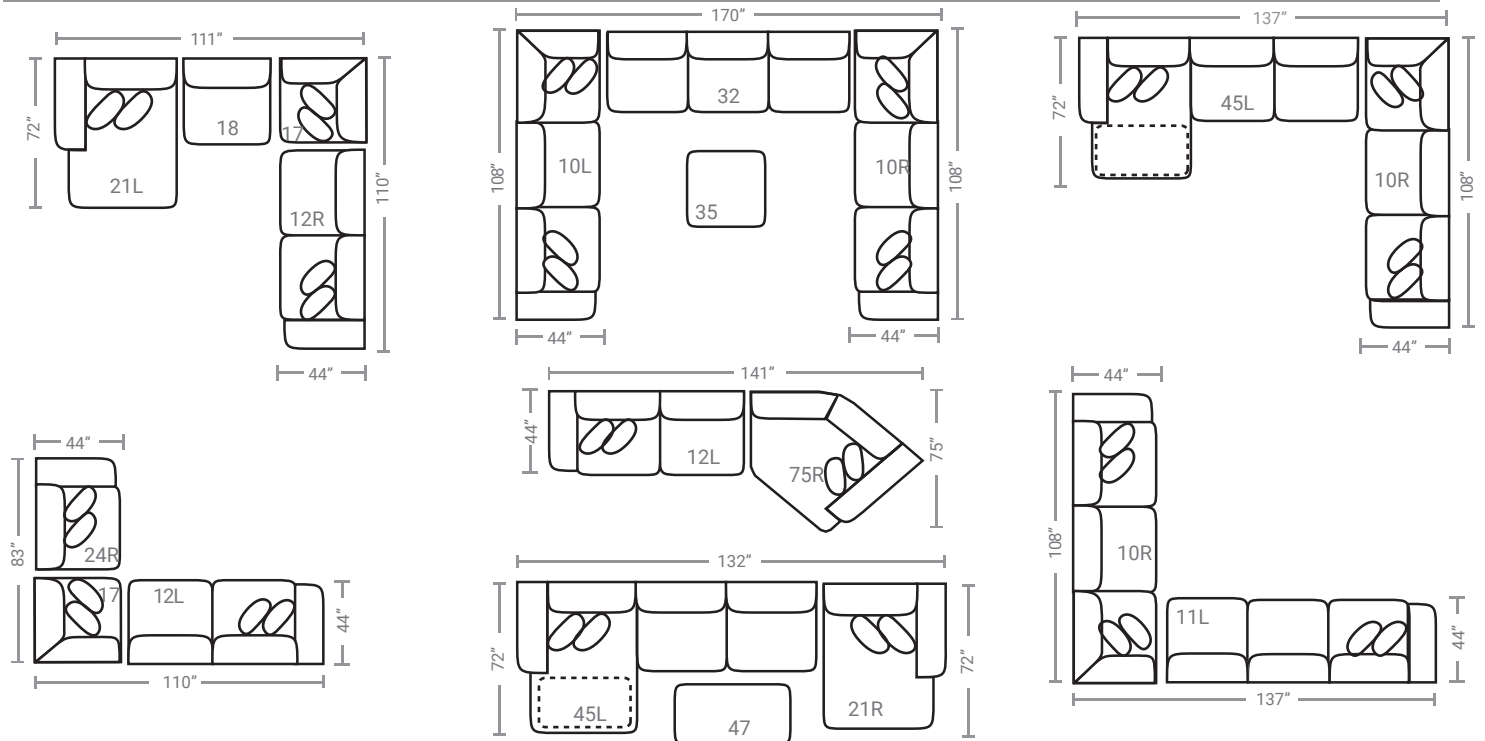

PIECES

Sofa Height: 42" Seat Height: 21" Seat Depth: 25" Arm Height: 28"

*Available in both Left and Right configurations

CONFIGURATIONS

Dimensions are approximate.