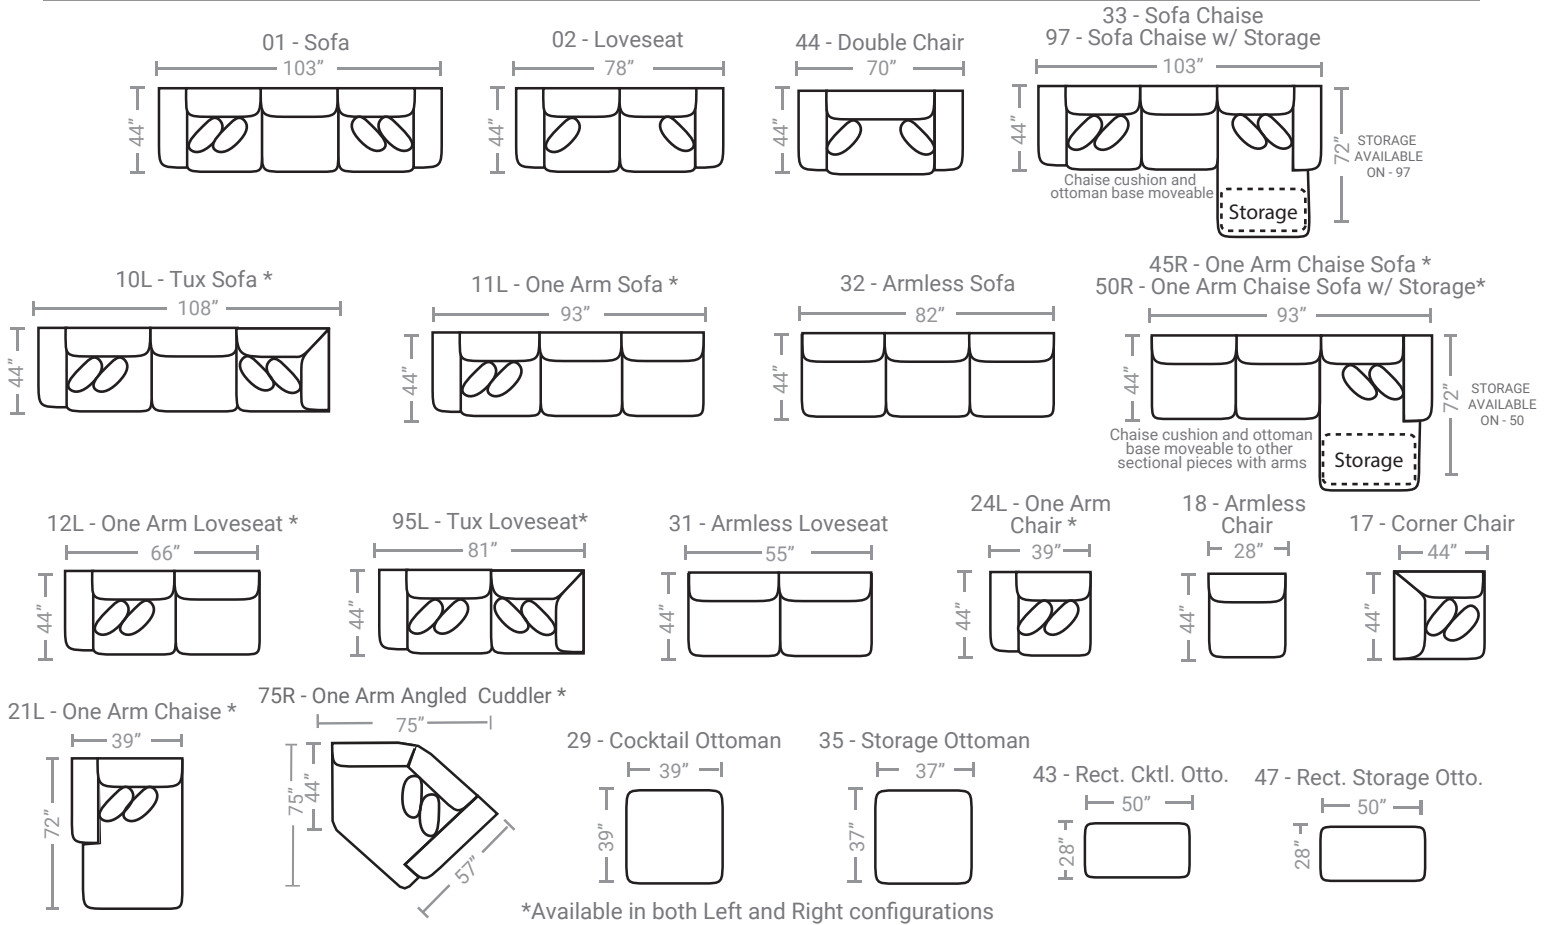

PIECES

Sofa Height: 42" Seat Height: 21" Seat Depth: 25" Arm Height: 28"

*Available in both Left and Right configurations

CONFIGURATIONS

Dimensions are approximate.