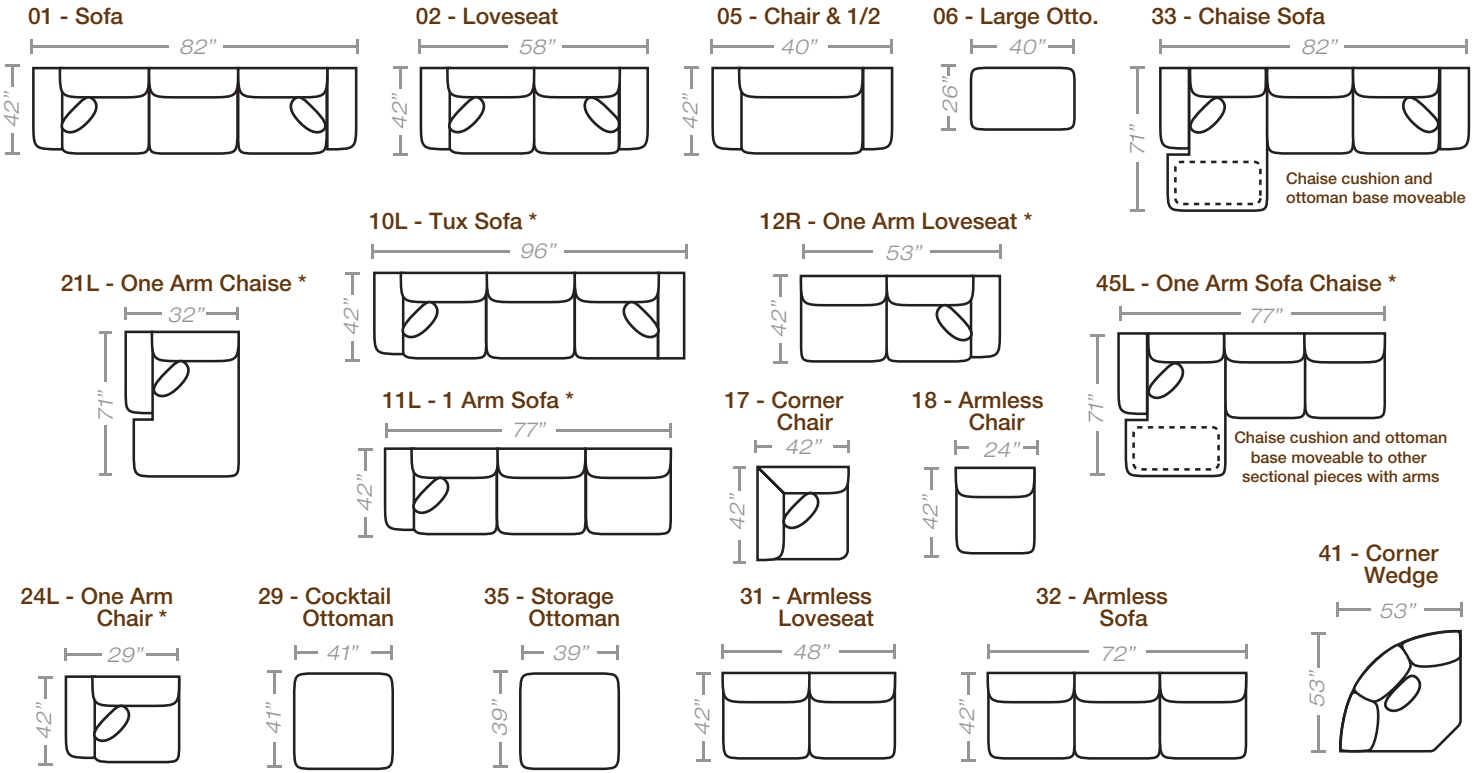

PIECES

Seat Height: 22" Seat Depth: 25" Arm Height: 26"

*Available in both Left and Right configurations

Feather seating, backs and pillows

CONFIGURATIONS