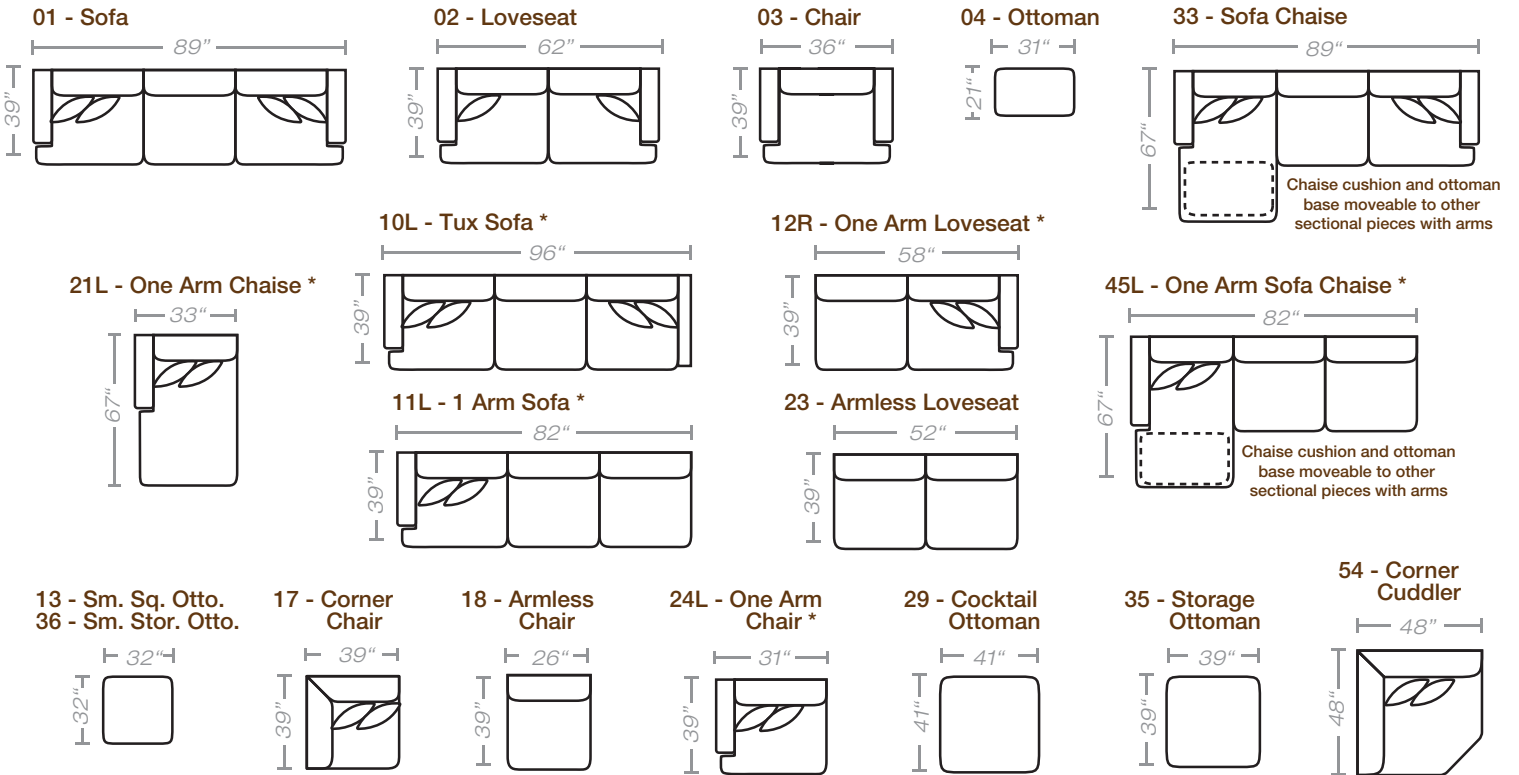

333 think LOCAL

PIECES Seat Height: 19" Seat Depth: 22" Arm Height: 24"

*Available in both Left and Right configurations

CONFIGURATIONS