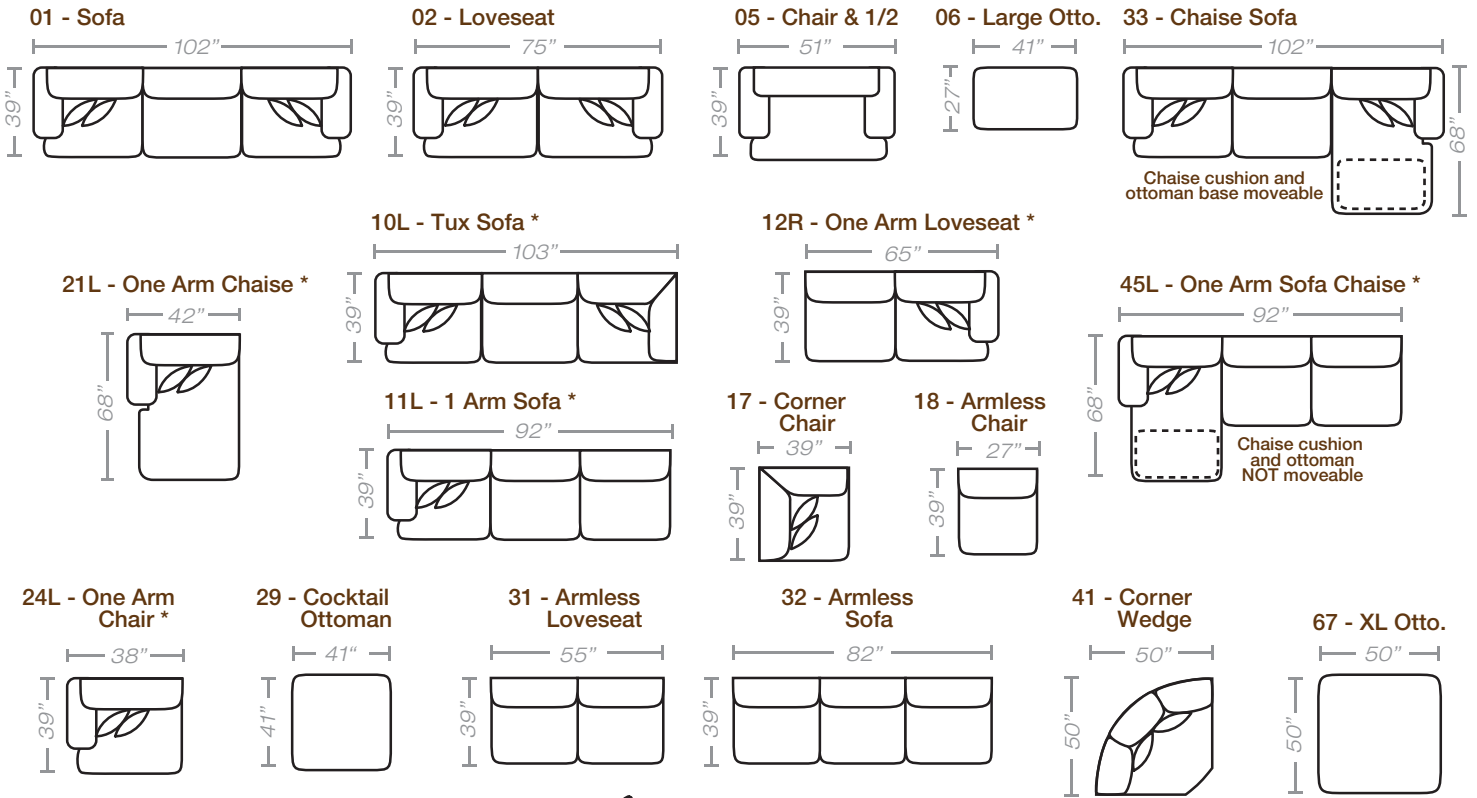

## PIECES

Seat Height: 23"    Seat Depth: 24"    Arm Height: 26"

\*Available in both Left and Right configurations    Feather seating, backs and pillows

## CONFIGURATIONS