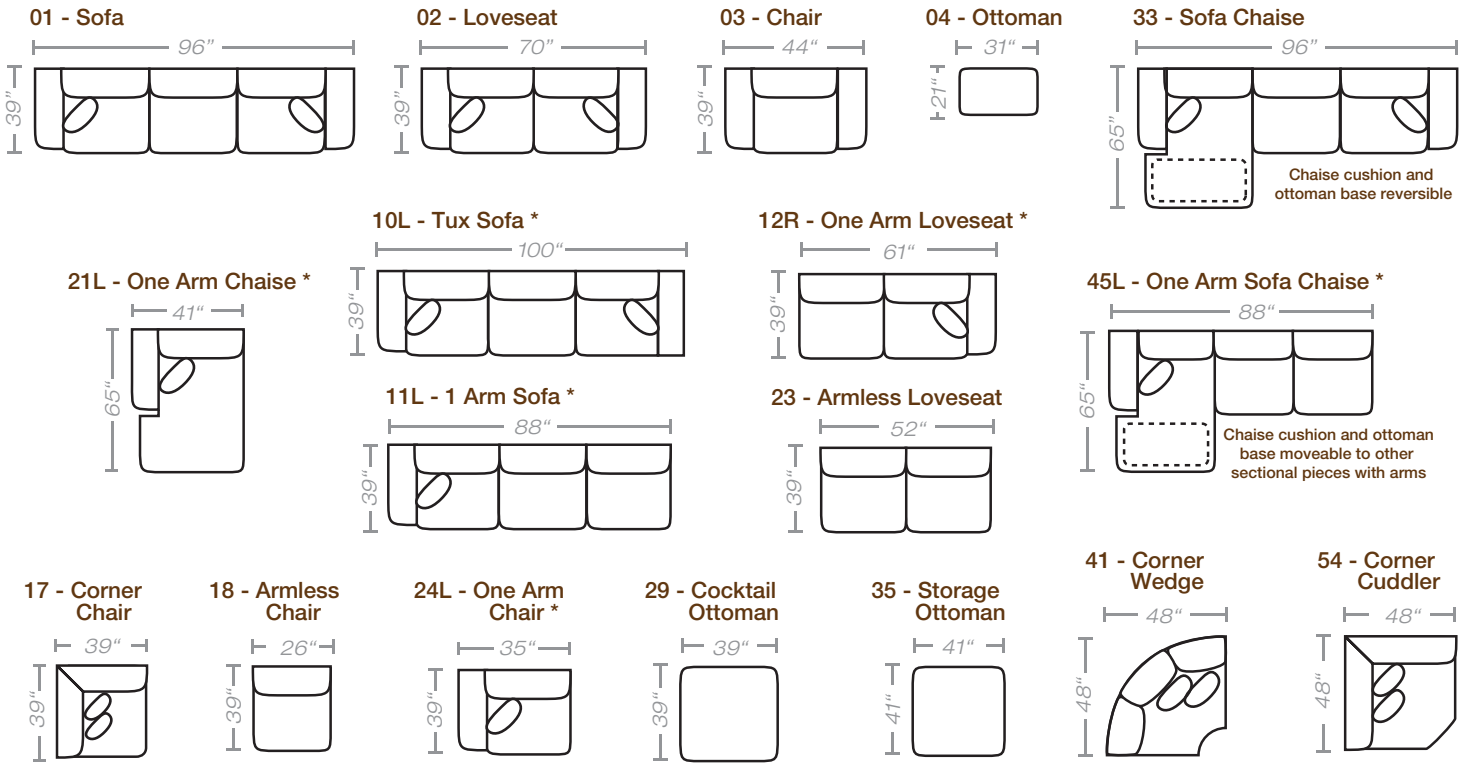

PIECES

Seat Height: 19" Seat Depth: 19" Arm Height: 26"

*Available in both Left and Right configurations

CONFIGURATIONS