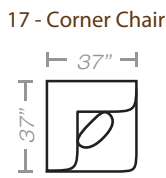

PIECES

Seat Height: 21 Seat Depth: 20 Arm Height: 27

01 - Sofa
15 - Queen Sleeper

02 - Loveseat

03 - Chair

04 - Ottoman

33 - Chaise Sofa
65 - Queen Chaise Sofa Sleeper

10L - Tux Sofa *

11R - One Arm Sofa *
25R - One Arm Full Sleeper *

23 - Armless Loveseat
26 - Armless Full Sleeper

45L - One Arm Chaise Sofa *

21L - One Arm Chaise *

17 - Corner Chair

18 - Armless Chair

24L - One Arm Chair *

29 - Cocktail Ottoman

35 - Storage Ottoman

41 - Corner Wedge

*Available in both Left and Right configurations

CONFIGURATIONS