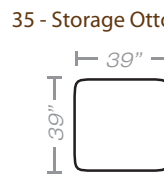

35 - Storage Ottoman