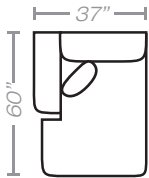

PIECES

Seat Height: 21 Seat Depth: 20 Arm Height: 27

01 - Sofa
15 - Queen Sleeper

02 - Loveseat

03 - Chair

04 - Ottoman

33 - Chaise Sofa
65 - Queen Chaise Sofa Sleeper

10L - Tux Sofa *

11R - One Arm Sofa *
25R - One Arm Full Sleeper *

23 - Armless Loveseat
26 - Armless Full Sleeper

45L - One Arm Chaise Sofa *

21L - One Arm Chaise *

17 - Corner Chair

18 - Armless Chair

24L - One Arm Chair *

29 - Cocktail Ottoman

35 - Storage Ottoman

41 - Corner Wedge

*Available in both Left and Right configurations

CONFIGURATIONS