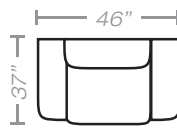

PIECES

Seat Height: 21 Seat Depth: 20 Arm Height: 27

01 - Sofa
15 - Queen Sleeper

02 - Loveseat

03 - Chair

04 - Ottoman

33 - Chaise Sofa
65 - Queen Chaise Sofa Sleeper

10L - Tux Sofa *

11R - One Arm Sofa *
25R - One Arm Full Sleeper *

23 - Armless Loveseat
26 - Armless Full Sleeper

45L - One Arm Chaise Sofa *

21L - One Arm Chaise *

17 - Corner Chair

18 - Armless Chair

24L - One Arm Chair *