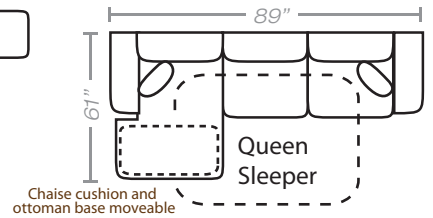

PIECES

Seat Height: 21 Seat Depth: 20 Arm Height: 27

01 - Sofa
15 - Queen Sleeper

02 - Loveseat

03 - Chair

04 - Ottoman

33 - Chaise Sofa
65 - Queen Chaise Sofa Sleeper

10L - Tux Sofa *

11R - One Arm Sofa *
25R - One Arm Full Sleeper *

23 - Armless Loveseat
26 - Armless Full Sleeper

45L - One Arm Chaise Sofa *

21L - One Arm Chaise *

17 - Corner Chair

18 - Armless Chair

24L - One Arm Chair *

29 - Cocktail Ottoman

35 - Storage Ottoman

41 - Corner Wedge

*Available in both Left and Right configurations

CONFIGURATIONS