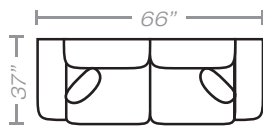

PIECES

Seat Height: 21 Seat Depth: 20 Arm Height: 27

01 - Sofa
15 - Queen Sleeper

02 - Loveseat

03 - Chair

04 - Ottoman

33 - Chaise Sofa
65 - Queen Chaise Sofa Sleeper

10L - Tux Sofa *

11R - One Arm Sofa *
25R - One Arm Full Sleeper *

23 - Armless Loveseat
26 - Armless Full Sleeper

45L - One Arm Chaise Sofa *

21L - One Arm Chaise *

17 - Corner Chair

18 - Armless Chair

24L - One Arm Chair *