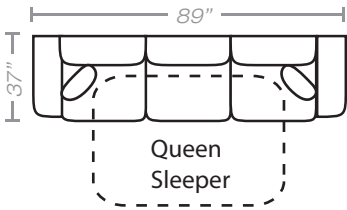

PIECES

Seat Height: 21 Seat Depth: 20 Arm Height: 27

01 - Sofa
15 - Queen Sleeper

02 - Loveseat

03 - Chair

04 - Ottoman

33 - Chaise Sofa
65 - Queen Chaise Sofa Sleeper

10L - Tux Sofa *

11R - One Arm Sofa *
25R - One Arm Full Sleeper *

23 - Armless Loveseat
26 - Armless Full Sleeper

45L - One Arm Chaise Sofa *

21L - One Arm Chaise *

17 - Corner Chair

18 - Armless Chair

24L - One Arm Chair *