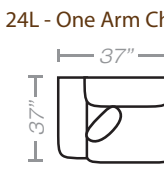

PIECES

Seat Height: 21 Seat Depth: 20 Arm Height: 27

01 - Sofa
15 - Queen Sleeper

02 - Loveseat

03 - Chair

04 - Ottoman

33 - Chaise Sofa
65 - Queen Chaise Sofa Sleeper

10L - Tux Sofa *

11R - One Arm Sofa *
25R - One Arm Full Sleeper *

23 - Armless Loveseat
26 - Armless Full Sleeper

45L - One Arm Chaise Sofa *

21L - One Arm Chaise *

17 - Corner Chair

18 - Armless Chair

24L - One Arm Chair *