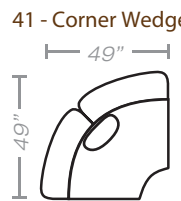

PIECES

Seat Height: 21 Seat Depth: 20 Arm Height: 27

01 - Sofa
15 - Queen Sleeper

02 - Loveseat

03 - Chair

04 - Ottoman

33 - Chaise Sofa
65 - Queen Chaise Sofa Sleeper

10L - Tux Sofa *

11R - One Arm Sofa *
25R - One Arm Full Sleeper *

23 - Armless Loveseat
26 - Armless Full Sleeper

45L - One Arm Chaise Sofa *

21L - One Arm Chaise *

17 - Corner Chair

18 - Armless Chair

24L - One Arm Chair *

29 - Cocktail Ottoman

35 - Storage Ottoman

41 - Corner Wedge

*Available in both Left and Right configurations

CONFIGURATIONS