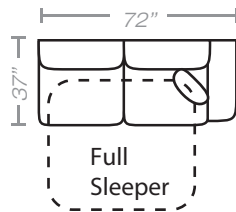

PIECES

Seat Height: 21 Seat Depth: 20 Arm Height: 27

01 - Sofa
15 - Queen Sleeper

02 - Loveseat

03 - Chair

04 - Ottoman

33 - Chaise Sofa
65 - Queen Chaise Sofa Sleeper

10L - Tux Sofa *

11R - One Arm Sofa *
25R - One Arm Full Sleeper *

23 - Armless Loveseat
26 - Armless Full Sleeper

45L - One Arm Chaise Sofa *

21L - One Arm Chaise *

17 - Corner Chair

18 - Armless Chair

24L - One Arm Chair *