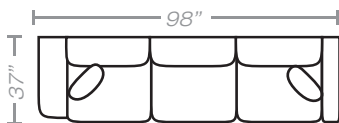

PIECES

Seat Height: 21 Seat Depth: 20 Arm Height: 27

01 - Sofa
15 - Queen Sleeper

02 - Loveseat

03 - Chair

04 - Ottoman

33 - Chaise Sofa
65 - Queen Chaise Sofa Sleeper

10L - Tux Sofa *

11R - One Arm Sofa *
25R - One Arm Full Sleeper *

23 - Armless Loveseat
26 - Armless Full Sleeper

45L - One Arm Chaise Sofa *

21L - One Arm Chaise *

17 - Corner Chair

18 - Armless Chair

24L - One Arm Chair *