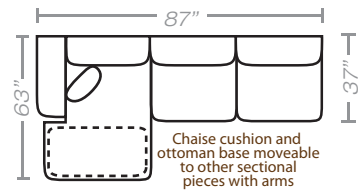

PIECES

Seat Height: 21 Seat Depth: 20 Arm Height: 27

01 - Sofa
15 - Queen Sleeper

02 - Loveseat

03 - Chair

04 - Ottoman

33 - Chaise Sofa
65 - Queen Chaise Sofa Sleeper

10L - Tux Sofa *

11R - One Arm Sofa *
25R - One Arm Full Sleeper *

23 - Armless Loveseat
26 - Armless Full Sleeper

45L - One Arm Chaise Sofa *

21L - One Arm Chaise *

17 - Corner Chair

18 - Armless Chair

24L - One Arm Chair *