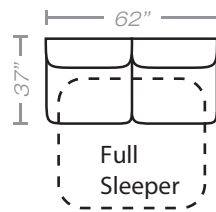

PIECES

Seat Height: 21 Seat Depth: 20 Arm Height: 27

01 - Sofa
15 - Queen Sleeper

02 - Loveseat

03 - Chair

04 - Ottoman

33 - Chaise Sofa
65 - Queen Chaise Sofa Sleeper

10L - Tux Sofa *

11R - One Arm Sofa *
25R - One Arm Full Sleeper *

23 - Armless Loveseat
26 - Armless Full Sleeper

45L - One Arm Chaise Sofa *

21L - One Arm Chaise *

17 - Corner Chair

18 - Armless Chair

24L - One Arm Chair *