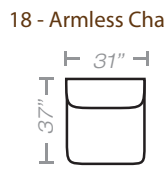

PIECES

Seat Height: 21 Seat Depth: 20 Arm Height: 27

01 - Sofa
15 - Queen Sleeper

02 - Loveseat

03 - Chair

04 - Ottoman

33 - Chaise Sofa
65 - Queen Chaise Sofa Sleeper

10L - Tux Sofa *

11R - One Arm Sofa *
25R - One Arm Full Sleeper *

23 - Armless Loveseat
26 - Armless Full Sleeper

45L - One Arm Chaise Sofa *

21L - One Arm Chaise *

17 - Corner Chair

18 - Armless Chair

24L - One Arm Chair *