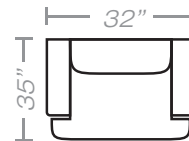

## PIECES

Seat Height: 21    Seat Depth: 19    Arm Height: 24

01 - Sofa

02 - Loveseat

03 - Chair

04 - Ottoman

33 - Chaise Sofa

61 - XL 4 Seat Sofa

42 - XL Sofa Chaise

38 - One Arm OS Chaise\*

11L - One Arm Sofa \*

12L - One Arm Loveseat \*

\* Available in both Left and Right configurations