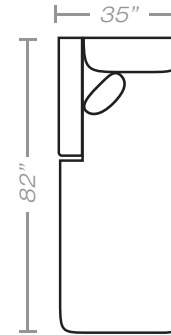

## PIECES

Seat Height: 21    Seat Depth: 19    Arm Height: 24

01 - Sofa

02 - Loveseat

03 - Chair

04 - Ottoman

33 - Chaise Sofa

61 - XL 4 Seat Sofa

42 - XL Sofa Chaise

38 - One Arm OS Chaise\*

11L - One Arm Sofa \*

12L - One Arm Loveseat \*

\* Available in both Left and Right configurations