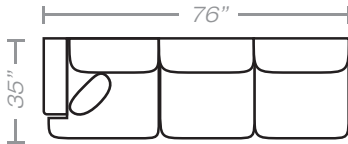

## PIECES

Seat Height: 21    Seat Depth: 19    Arm Height: 24

01 - Sofa

02 - Loveseat

03 - Chair

04 - Ottoman

33 - Chaise Sofa

61 - XL 4 Seat Sofa

42 - XL Sofa Chaise

38 - One Arm OS Chaise\*

11L - One Arm Sofa \*

12L - One Arm Loveseat \*

\* Available in both Left and Right configurations