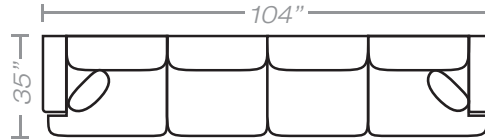

## PIECES

Seat Height: 21    Seat Depth: 19    Arm Height: 24

01 - Sofa

02 - Loveseat

03 - Chair

04 - Ottoman

33 - Chaise Sofa

61 - XL 4 Seat Sofa

42 - XL Sofa Chaise

38 - One Arm OS Chaise\*

11L - One Arm Sofa \*

12L - One Arm Loveseat \*

\* Available in both Left and Right configurations