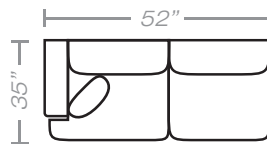

## PIECES

Seat Height: 21    Seat Depth: 19    Arm Height: 24

01 - Sofa

02 - Loveseat

03 - Chair

04 - Ottoman

33 - Chaise Sofa

61 - XL 4 Seat Sofa

42 - XL Sofa Chaise

38 - One Arm OS Chaise\*

11L - One Arm Sofa \*

12L - One Arm Loveseat \*

\* Available in both Left and Right configurations