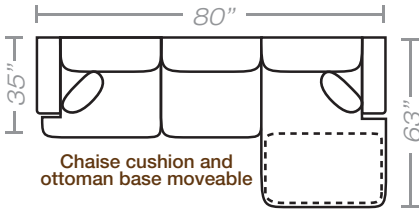

## PIECES

Seat Height: 21    Seat Depth: 19    Arm Height: 24

01 - Sofa

02 - Loveseat

03 - Chair

04 - Ottoman

33 - Chaise Sofa

61 - XL 4 Seat Sofa

42 - XL Sofa Chaise

38 - One Arm OS Chaise\*

11L - One Arm Sofa \*

12L - One Arm Loveseat \*

\* Available in both Left and Right configurations