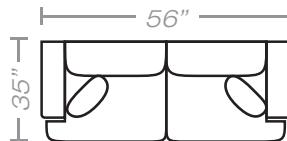

## PIECES

Seat Height: 21    Seat Depth: 19    Arm Height: 24

01 - Sofa

02 - Loveseat

03 - Chair

04 - Ottoman

33 - Chaise Sofa

61 - XL 4 Seat Sofa

42 - XL Sofa Chaise

38 - One Arm OS Chaise\*

11L - One Arm Sofa \*

12L - One Arm Loveseat \*

\* Available in both Left and Right configurations