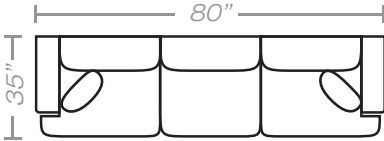

## PIECES

Seat Height: 21    Seat Depth: 19    Arm Height: 24

01 - Sofa

02 - Loveseat

03 - Chair

04 - Ottoman

33 - Chaise Sofa

61 - XL 4 Seat Sofa

42 - XL Sofa Chaise

38 - One Arm OS Chaise\*

11L - One Arm Sofa \*

12L - One Arm Loveseat \*

\* Available in both Left and Right configurations