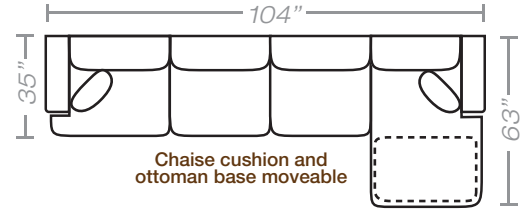

## PIECES

Seat Height: 21    Seat Depth: 19    Arm Height: 24

01 - Sofa

02 - Loveseat

03 - Chair

04 - Ottoman

33 - Chaise Sofa

61 - XL 4 Seat Sofa

42 - XL Sofa Chaise

38 - One Arm OS Chaise\*

11L - One Arm Sofa \*

12L - One Arm Loveseat \*

\* Available in both Left and Right configurations