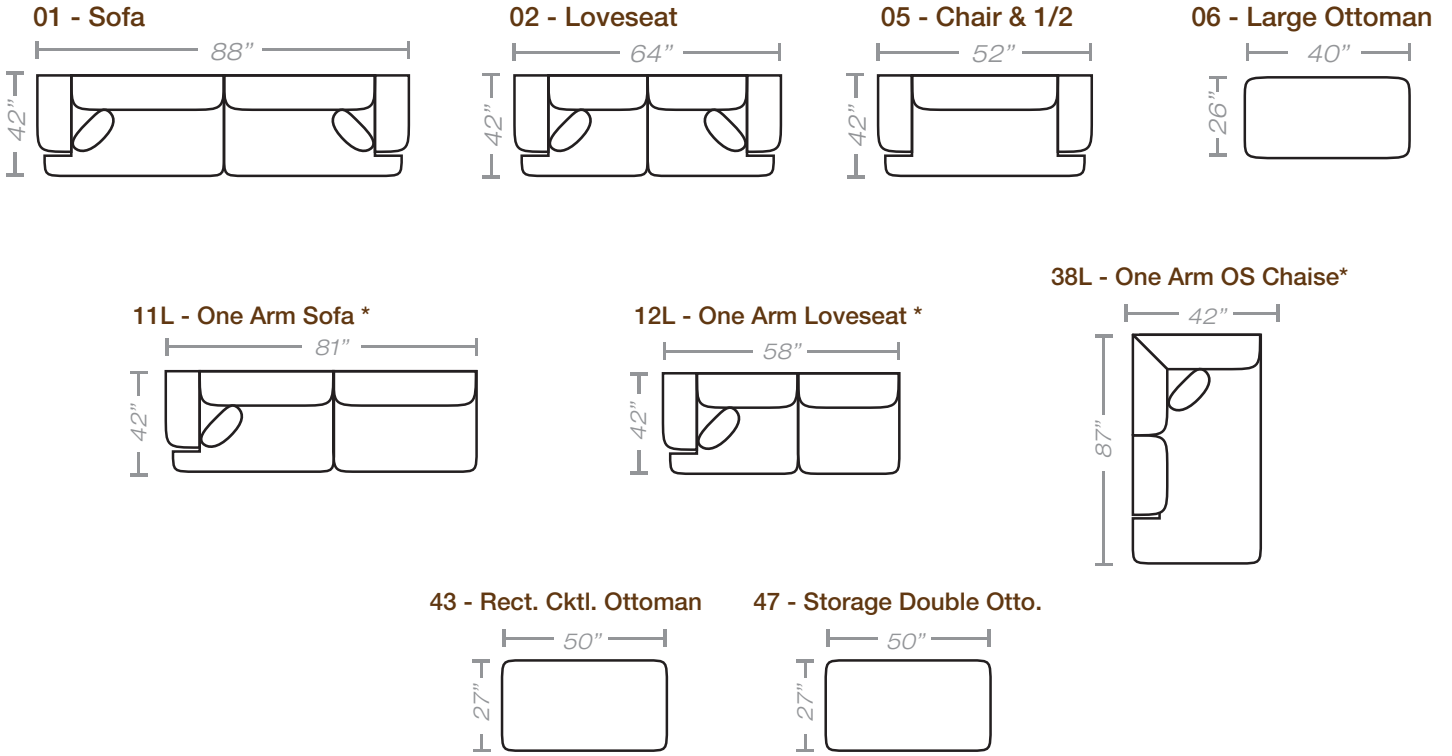

**PIECES**

Seat Height: 20"    Seat Depth: 25"    Arm Height: 25"

\* Available in both Left and Right configurations

**CONFIGURATIONS**