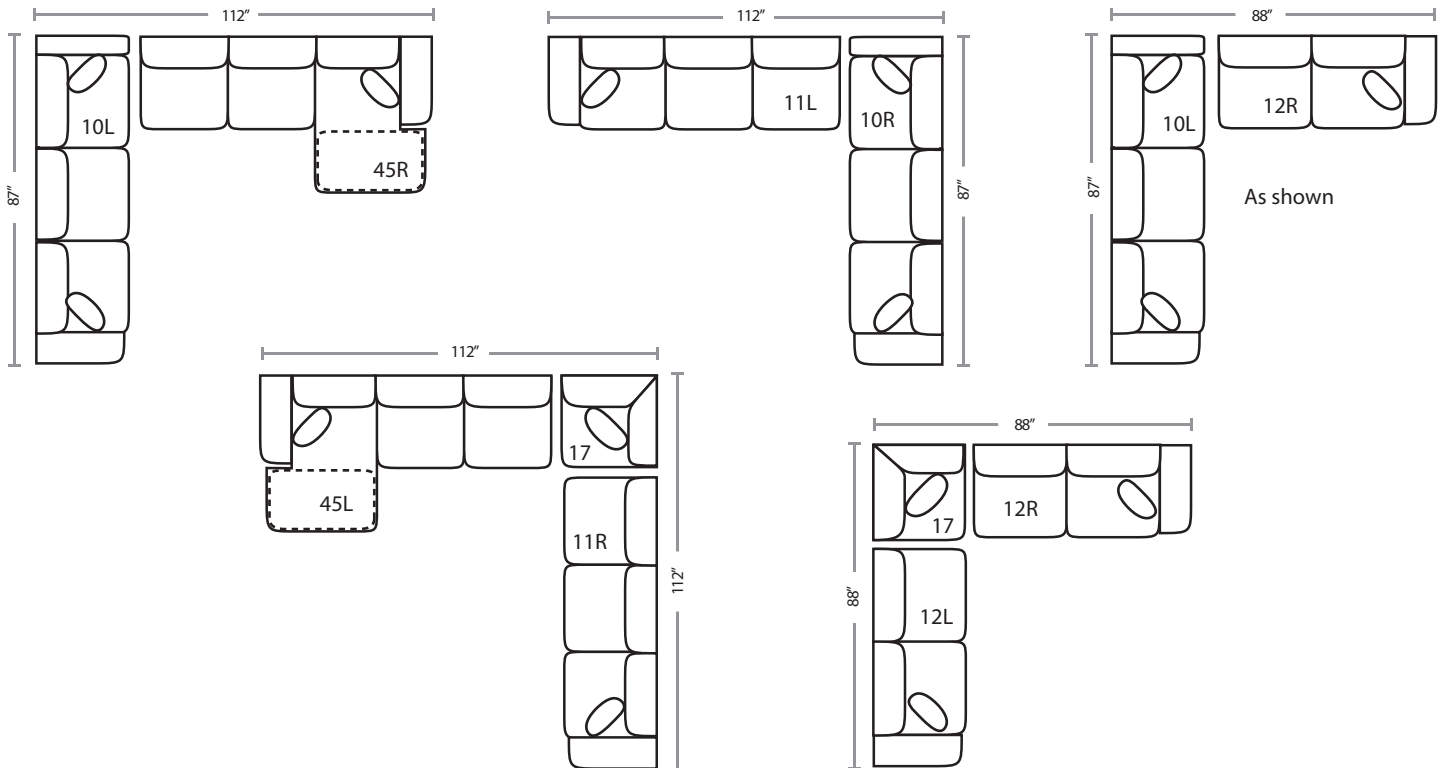

PIECES

Seat Height: 21 Seat Depth: 19 Arm Height: 24

* Available in both Left and Right configurations

CONFIGURATIONS

As shown