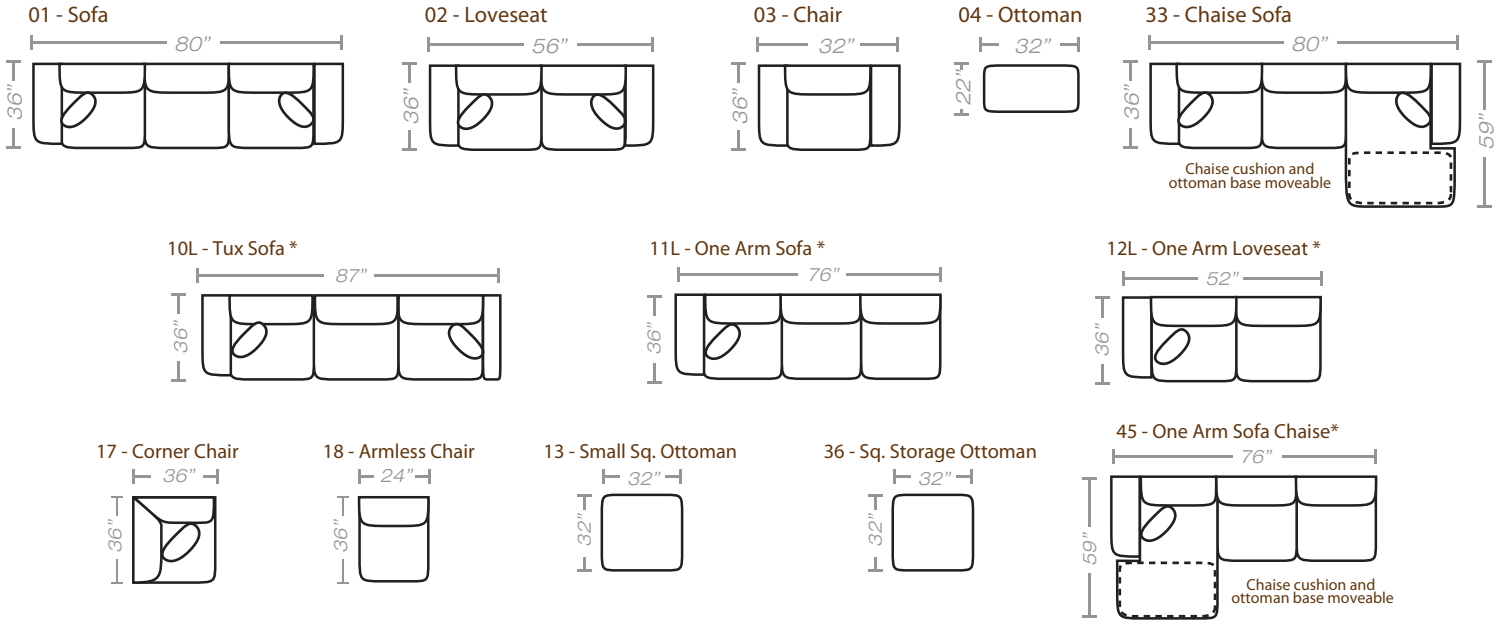

PIECES

Seat Height: 21 Seat Depth: 19 Arm Height: 24

* Available in both Left and Right configurations

CONFIGURATIONS

As shown