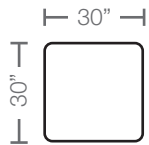

MODULES

17 - Corner Unit

18 - Armless Unit

29 - Cocktail Ottoman

21 - One Arm Chaise*

*Available in both left and right configurations

Seat Height : 19" Seat Depth : 23" Arm Height : 31"

CONFIGURATIONS