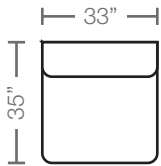

MODULES

17 - Corner Unit

18 - Armless Unit

29 - Cocktail Ottoman

21 - One Arm Chaise*

*Available in both left and right configurations

Seat Height : 19" Seat Depth : 23" Arm Height : 31"

CONFIGURATIONS