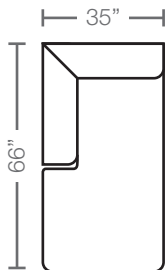

MODULES

17 - Corner Unit

18 - Armless Unit

29 - Cocktail Ottoman

21 - One Arm Chaise*

*Available in both left and right configurations

Seat Height : 19" Seat Depth : 23" Arm Height : 31"

CONFIGURATIONS