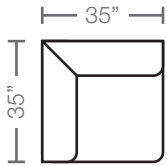

MODULES

17 - Corner Unit

18 - Armless Unit

29 - Cocktail Ottoman

21 - One Arm Chaise*

*Available in both left and right configurations

Seat Height : 19" Seat Depth : 23" Arm Height : 31"

CONFIGURATIONS