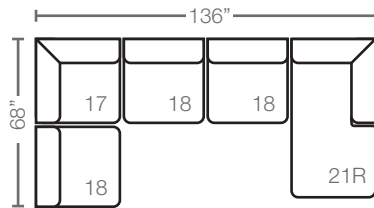

MODULES

17 - Corner Unit

18 - Armless Unit

29 - Cocktail Ottoman

21 - One Arm Chaise*

*Available in both left and right configurations

Seat Height : 19" Seat Depth : 23" Arm Height : 31"

CONFIGURATIONS