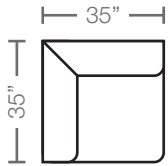

MODULES

17 - Corner Unit

18 - Armless Unit

29 - Cocktail Ottoman

21 - One Arm Chaise*

*Available in both left and right configurations

Seat Height : 19" Seat Depth : 23" Arm Height : 31"

CONFIGURATIONS