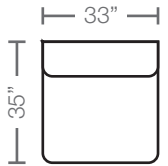

MODULES

17 - Corner Unit

18 - Armless Unit

29 - Cocktail Ottoman

21 - One Arm Chaise*

*Available in both left and right configurations

Seat Height : 19" Seat Depth : 23" Arm Height : 31"

CONFIGURATIONS