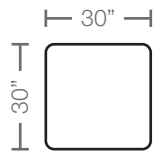

MODULES

17 - Corner Unit

18 - Armless Unit

29 - Cocktail Ottoman

21 - One Arm Chaise*

*Available in both left and right configurations

Seat Height : 19" Seat Depth : 23" Arm Height : 31"

CONFIGURATIONS