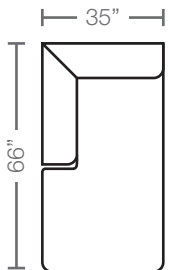

MODULES

17 - Corner Unit

18 - Armless Unit

29 - Cocktail Ottoman

21 - One Arm Chaise*

*Available in both left and right configurations

Seat Height : 19" Seat Depth : 23" Arm Height : 31"

CONFIGURATIONS