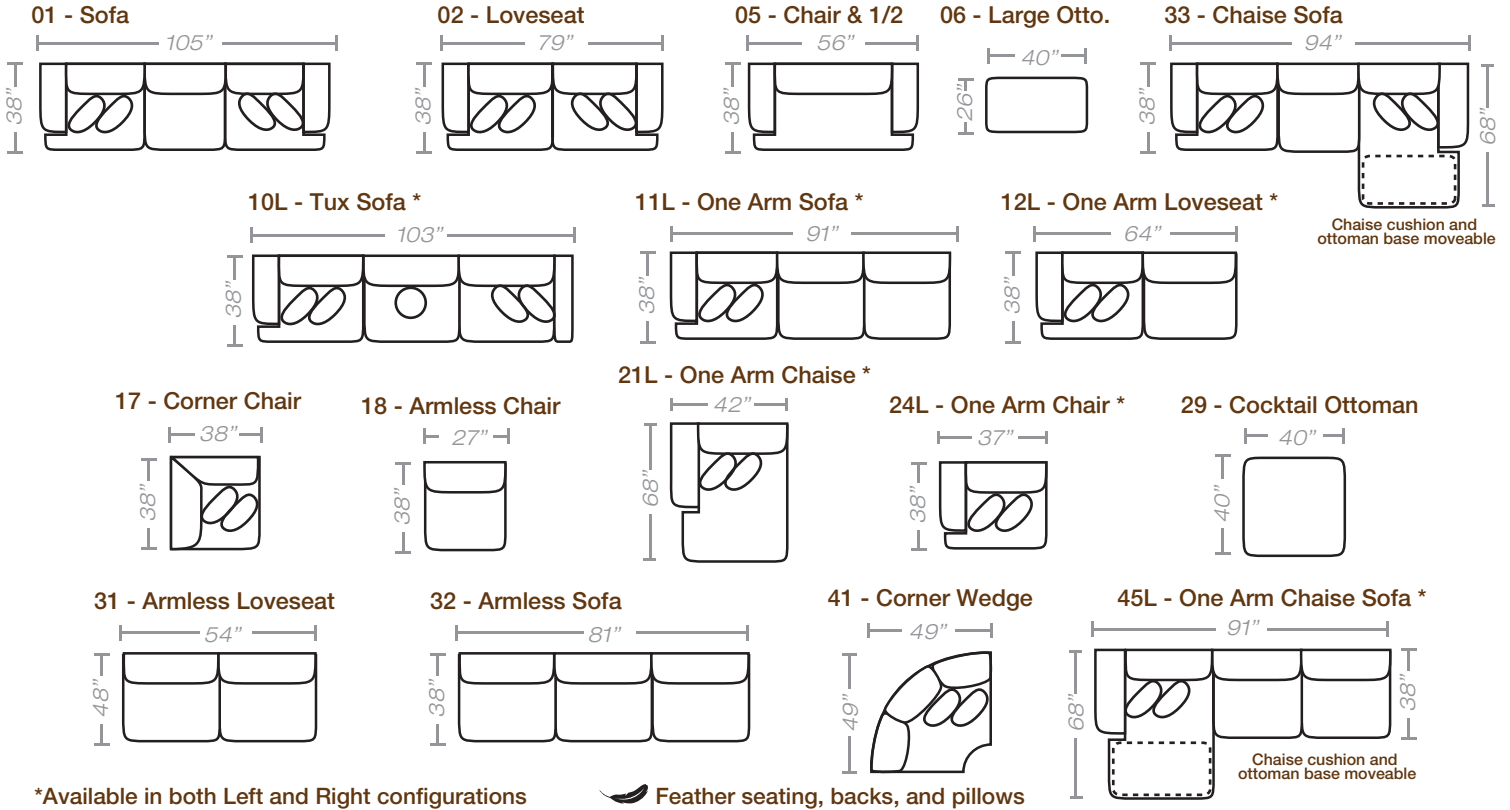

PIECES

Seat Height: 22" Seat Depth: 24" Arm Height: 26"

CONFIGURATIONS