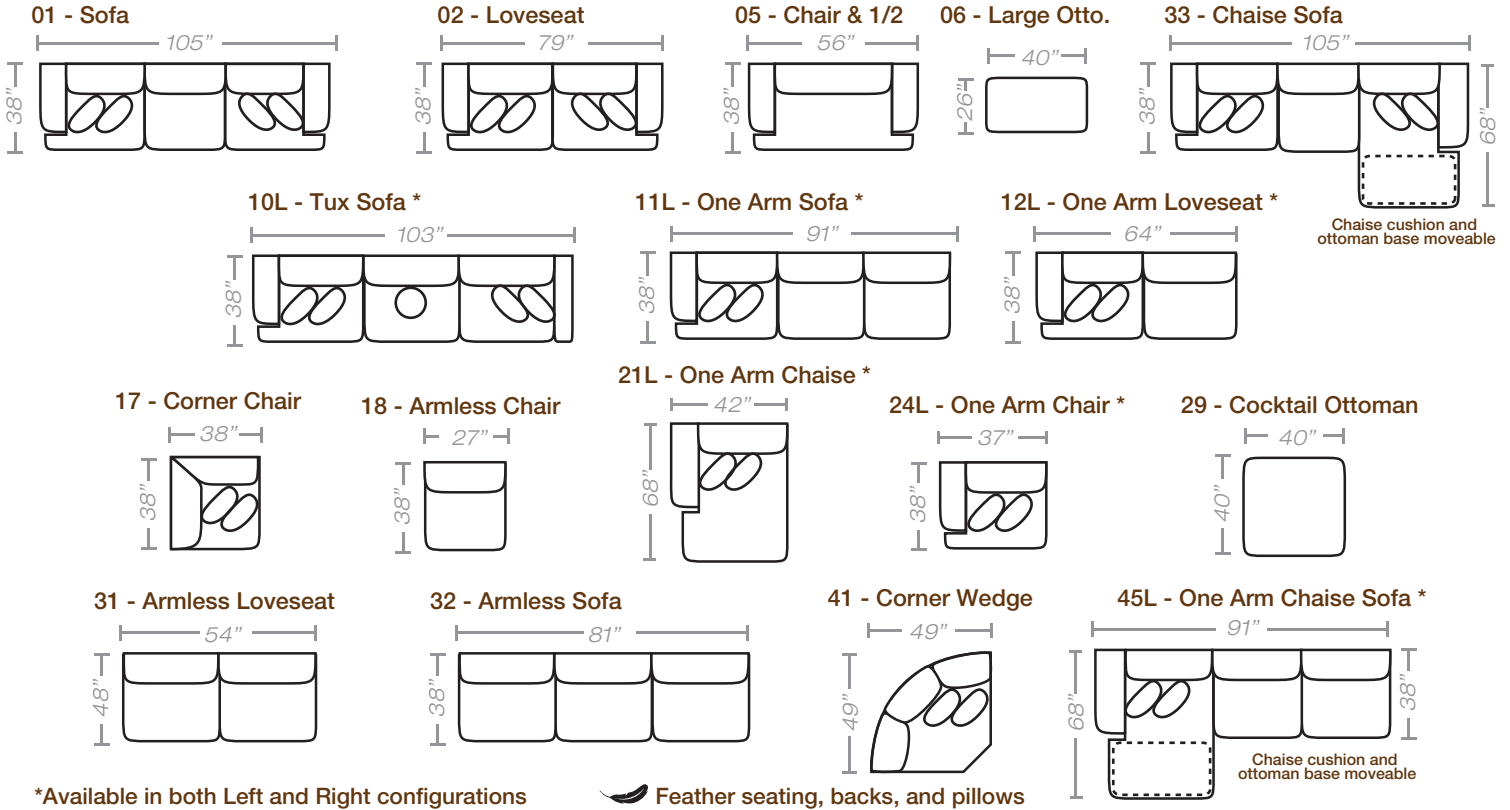

PIECES

Seat Height: 22" Seat Depth: 24" Arm Height: 26"

CONFIGURATIONS