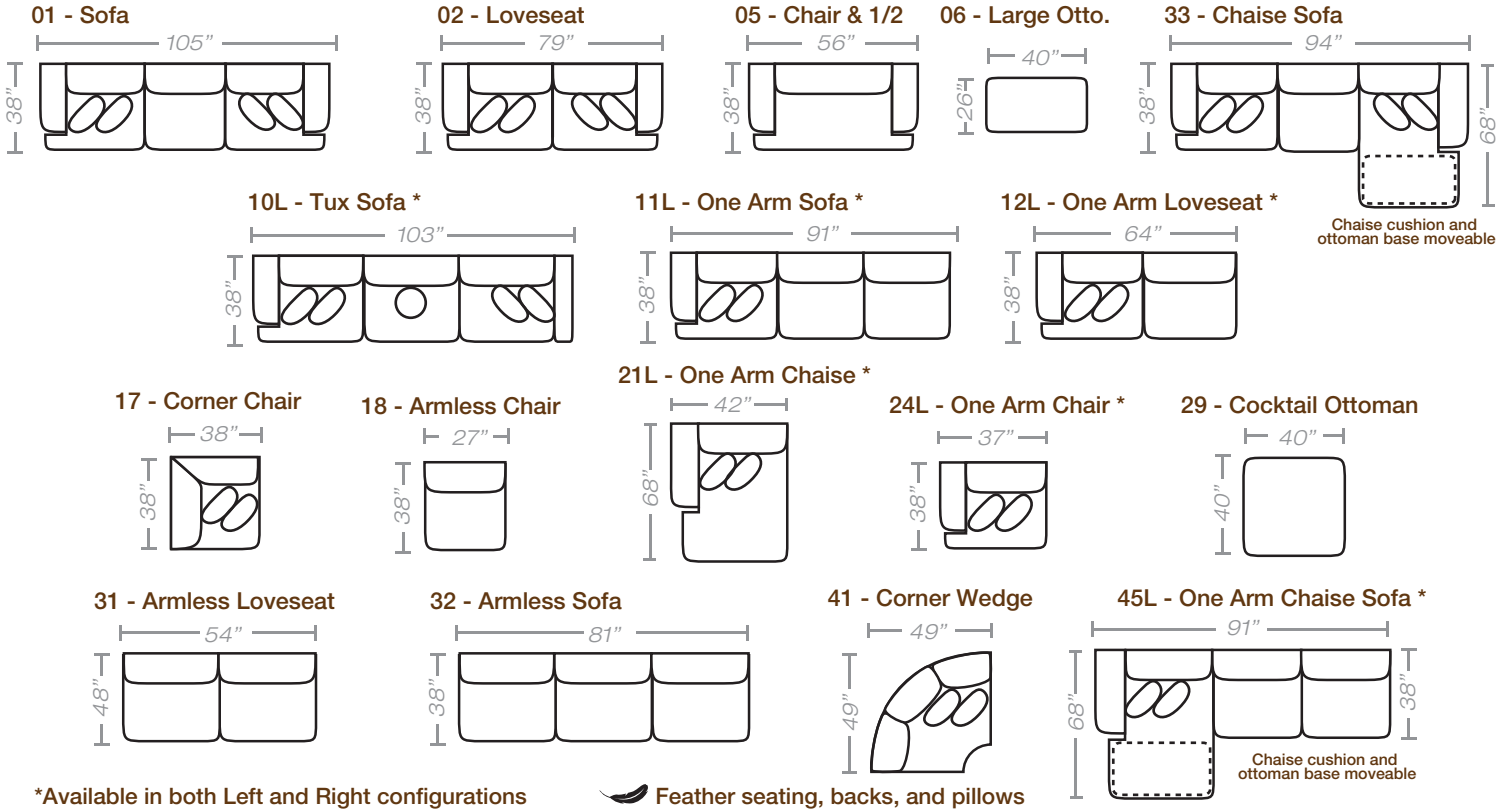

PIECES

Seat Height: 22" Seat Depth: 24" Arm Height: 26"

*Available in both Left and Right configurations

Feather seating, backs, and pillows

CONFIGURATIONS