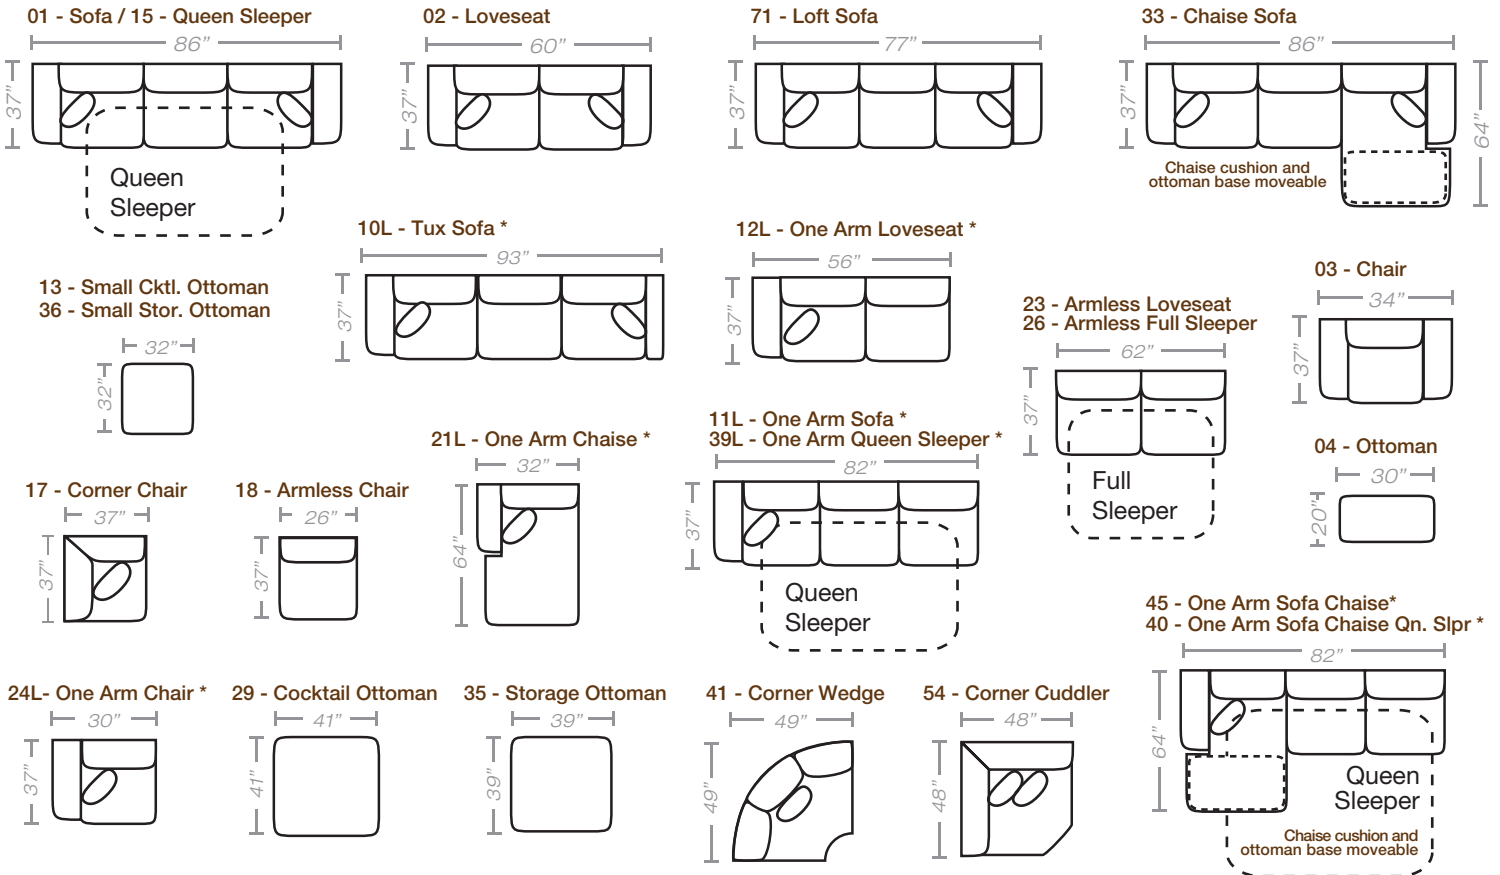

## PIECES

Seat Height: 20    Seat Depth: 21    Arm Height: 25

\* Available in both Left and Right configurations

## CONFIGURATIONS