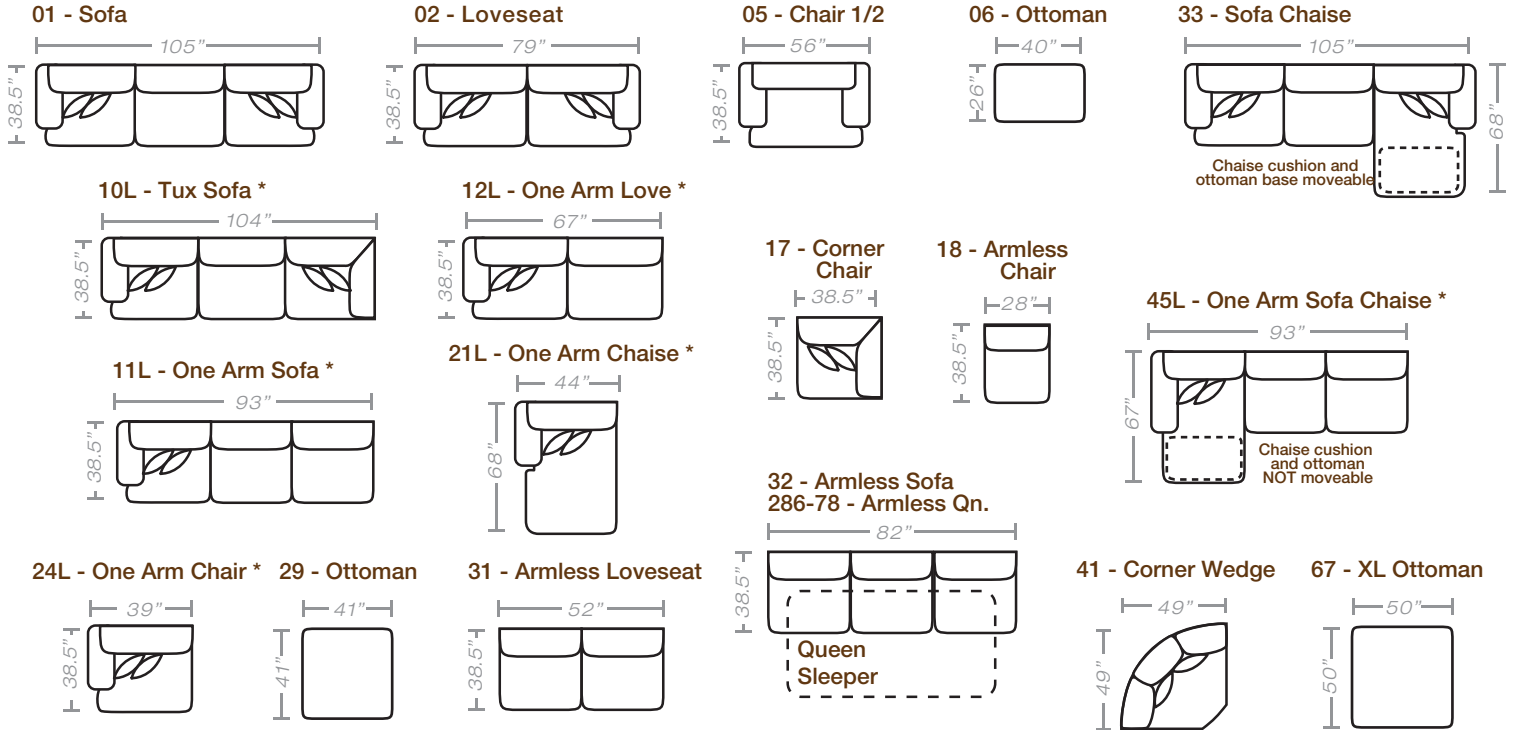

186  
286

think  
LOCAL

**PIECES**

Seat Height: 22    Seat Depth: 24    Arm Height: 26

When ordering 286-78 (Armless Qn. Sleeper)

\* Available in both Left and Right configurations    all items must be ordered as style 286 (1" higher)    Feather seats, backs and pillows

**CONFIGURATIONS**