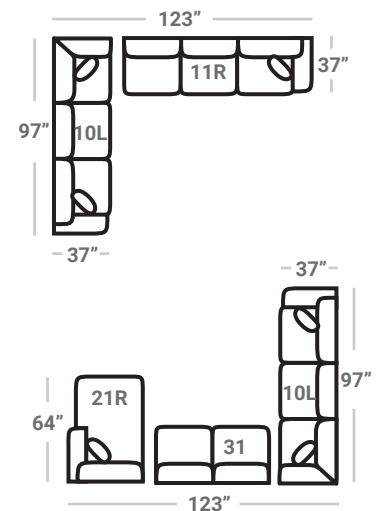

33 - Sofa Chaise
97 - Sofa Chaise w/ Storage
 L: 94" x D: 64"

Storage Available on - 97

Storage Available on - 97

02 - Loveseat
 L: 62" x D: 37"

Sofa Chaise cushions are reversible and can be moved with the ottoman to the opposite side

95L - Tux Loveseat *
 L: 71" x D: 37"

12L - 1 Arm Loveseat *
 L: 60" x D: 37"

31 - Armless Loveseat
 L: 52" x D: 37"

17 - Corner Chair
 L: 37" x D: 37"

24L - 1 Arm Chair *
 L: 34" x D: 37"

18 - Armless Chair
 L: 28" x D: 37"

41 - Corner Wedge
 L: 49" x D: 49"

21R - 1 Arm Chaise *
 L: 34" x D: 64"

75R - 1 Arm Angled Cuddler *
 L: 62" x D: 66"

OTTOMANS

29 - Cocktail Ottoman
 L: 39" x D: 39"

35 - Storage Ottoman
 L: 37" x D: 37"

43 - Rect. Cktl. Otto.
47 - Rect. Storage Otto.
 L: 50" x D: 28"

13 - Small Otto.
36 - Small Stor. Otto.
 L: 30" x D: 30"

04 - Ottoman
 L: 30" x D: 20"

* Available in both Left and Right configurations

CONFIGURATIONS

Dimensions are approximate and subject to change.