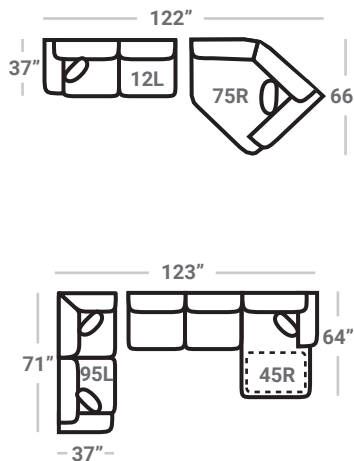

33 - Sofa Chaise
97 - Sofa Chaise w/ Storage
 L: 94" x D: 64"

Storage Available on - 97

Storage Available on - 97

02 - Loveseat
 L: 62" x D: 37"

Sofa Chaise cushions are reversible and can be moved with the ottoman to the opposite side

95L - Tux Loveseat *
 L: 71" x D: 37"

12L - 1 Arm Loveseat *
 L: 60" x D: 37"

31 - Armless Loveseat
 L: 52" x D: 37"

17 - Corner Chair
 L: 37" x D: 37"

24L - 1 Arm Chair *
 L: 34" x D: 37"

18 - Armless Chair
 L: 28" x D: 37"

41 - Corner Wedge
 L: 49" x D: 49"

21R - 1 Arm Chaise *
 L: 34" x D: 64"

75R - 1 Arm Angled Cuddler *
 L: 62" x D: 66"

OTTOMANS

29 - Cocktail Ottoman
 L: 39" x D: 39"

35 - Storage Ottoman
 L: 37" x D: 37"

43 - Rect. Cktl. Otto.
47 - Rect. Storage Otto.
 L: 50" x D: 28"

13 - Small Otto.
36 - Small Stor. Otto.
 L: 30" x D: 30"

04 - Ottoman
 L: 30" x D: 20"

* Available in both Left and Right configurations

CONFIGURATIONS

Dimensions are approximate and subject to change.