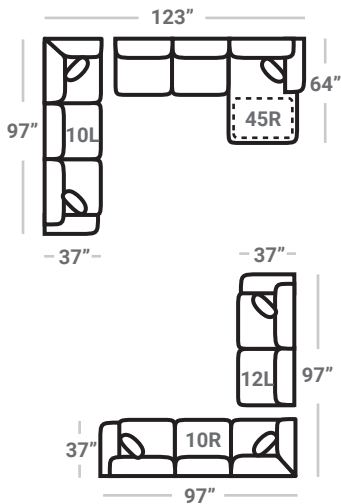

33 - Sofa Chaise
97 - Sofa Chaise w/ Storage
 L: 94" x D: 64"

Storage Available on - 97

Storage Available on - 97

02 - Loveseat
 L: 62" x D: 37"

Sofa Chaise cushions are reversible and can be moved with the ottoman to the opposite side

95L - Tux Loveseat *
 L: 71" x D: 37"

12L - 1 Arm Loveseat *
 L: 60" x D: 37"

31 - Armless Loveseat
 L: 52" x D: 37"

17 - Corner Chair
 L: 37" x D: 37"

24L - 1 Arm Chair *
 L: 34" x D: 37"

18 - Armless Chair
 L: 28" x D: 37"

41 - Corner Wedge
 L: 49" x D: 49"

21R - 1 Arm Chaise *
 L: 34" x D: 64"

75R - 1 Arm Angled Cuddler *
 L: 62" x D: 66"

OTTOMANS

29 - Cocktail Ottoman
 L: 39" x D: 39"

35 - Storage Ottoman
 L: 37" x D: 37"

43 - Rect. Cktl. Otto.
47 - Rect. Storage Otto.
 L: 50" x D: 28"

13 - Small Otto.
36 - Small Stor. Otto.
 L: 30" x D: 30"

04 - Ottoman
 L: 30" x D: 20"

* Available in both Left and Right configurations

CONFIGURATIONS

Dimensions are approximate and subject to change.